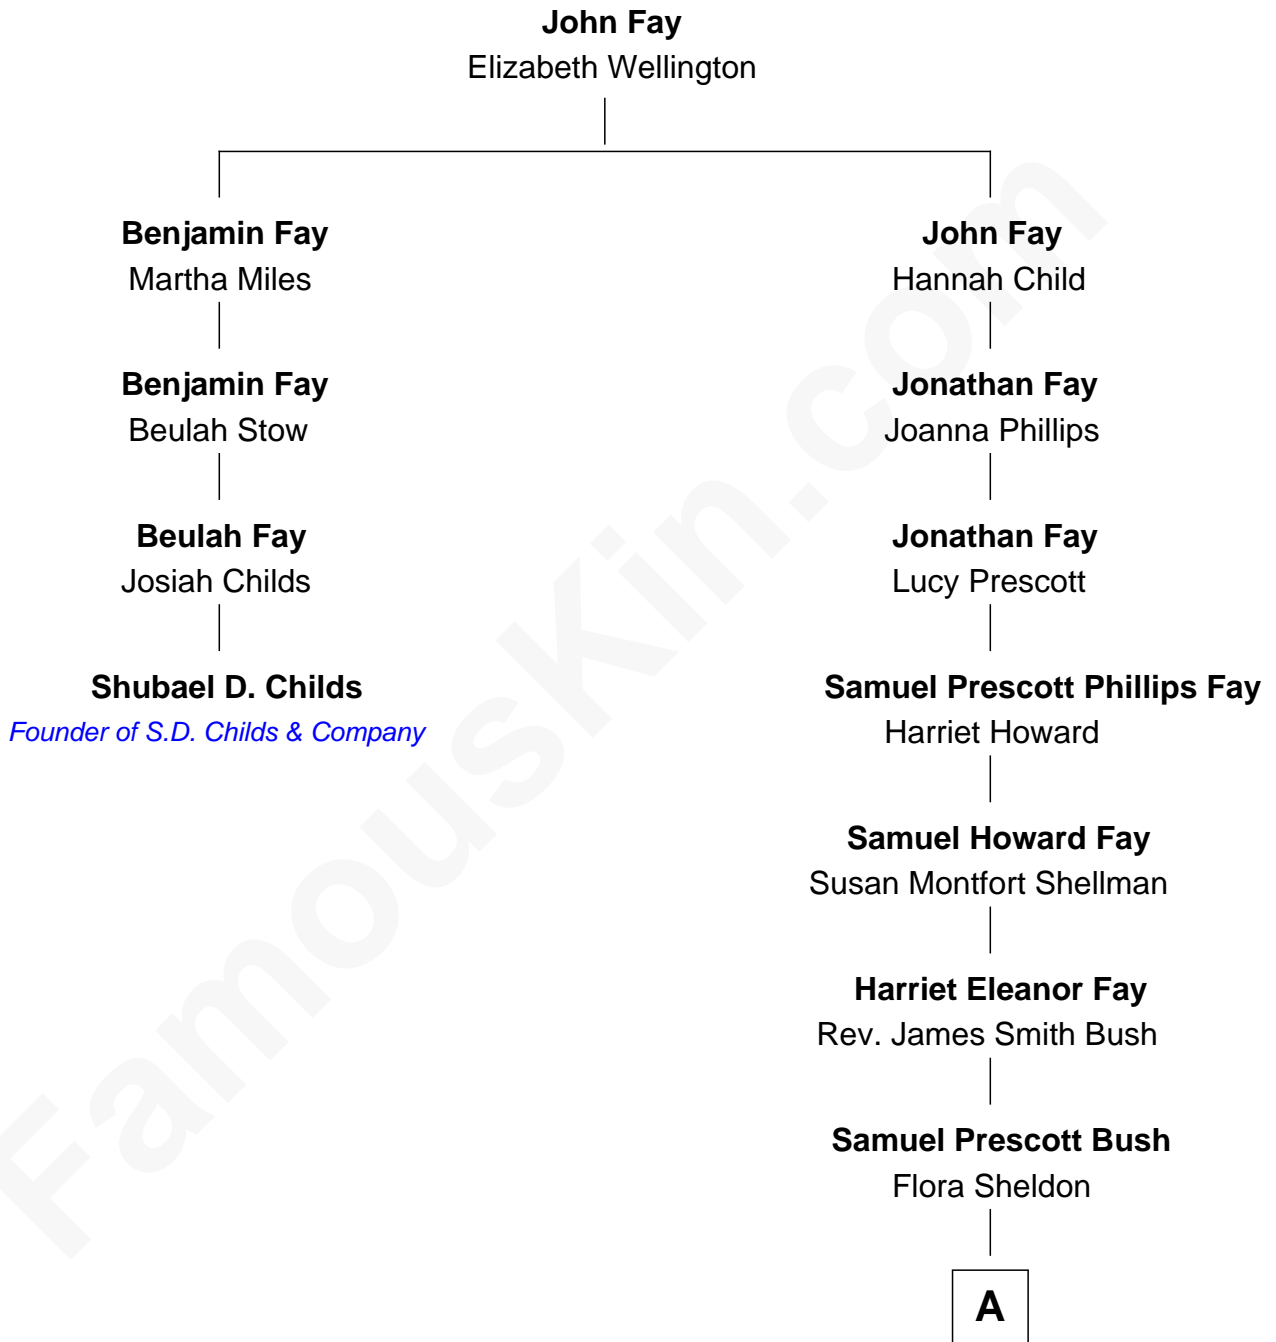

## Relationship Chart of

### Shubael D. Childs

Founder of S.D. Childs & Company

3rd cousin 6 times removed of

**Billy Bush**

TV Personality and Host

**A**

—  
**Prescott Sheldon Bush**

Dorothy Wear Walker