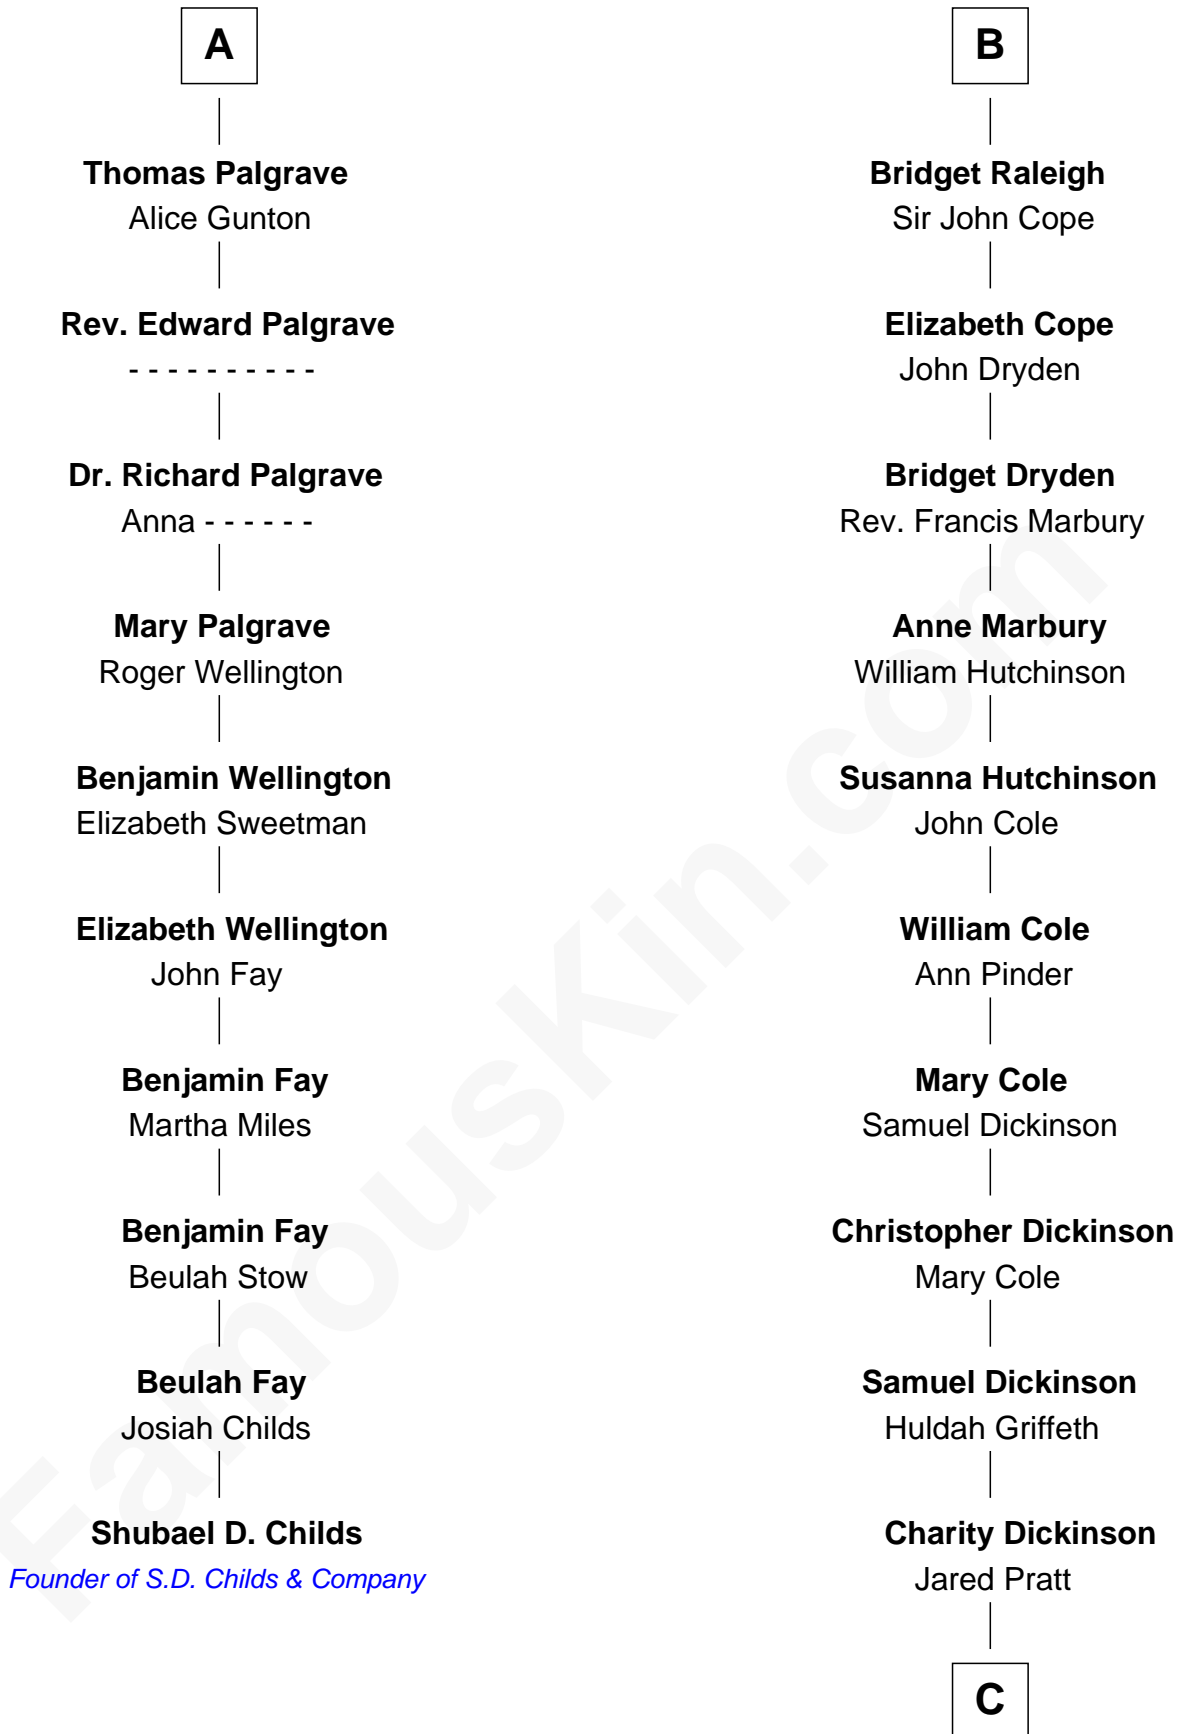

FamousKin.com

Relationship Chart of

Shubael D. Childs

Founder of S.D. Childs & Company

16th cousin 5 times removed of

Mitt Romney

70th Governor of Massachusetts

Edmund Fitzalan

Alice de Warenne

Richard Fitzalan
Eleanor Plantagenet

Sir Richard Fitzalan
Elizabeth de Bohun

Elizabeth Fitzalan
Sir Robert Goushill

Elizabeth Goushill
Sir Robert Wingfield

Elizabeth Wingfield
Sir William Brandon

Eleanor Brandon
John Glemham

Anne Glemham
Henry Palgrave

A

Mary Fitzalan
John le Strange

Ankaret le Strange
Sir Richard Talbot

Mary Talbot
Sir Thomas Greene

Sir Thomas Greene
Phillippa Ferrers

Elizabeth Greene
William Raleigh

Sir Edward Raleigh
Margaret Verney

Sir Edward Raleigh
Anne Chamberlayne

B

C

Parley Parker Pratt

Mary Woods

Helaman Pratt

Anna Johanna Dorothy Wilcken