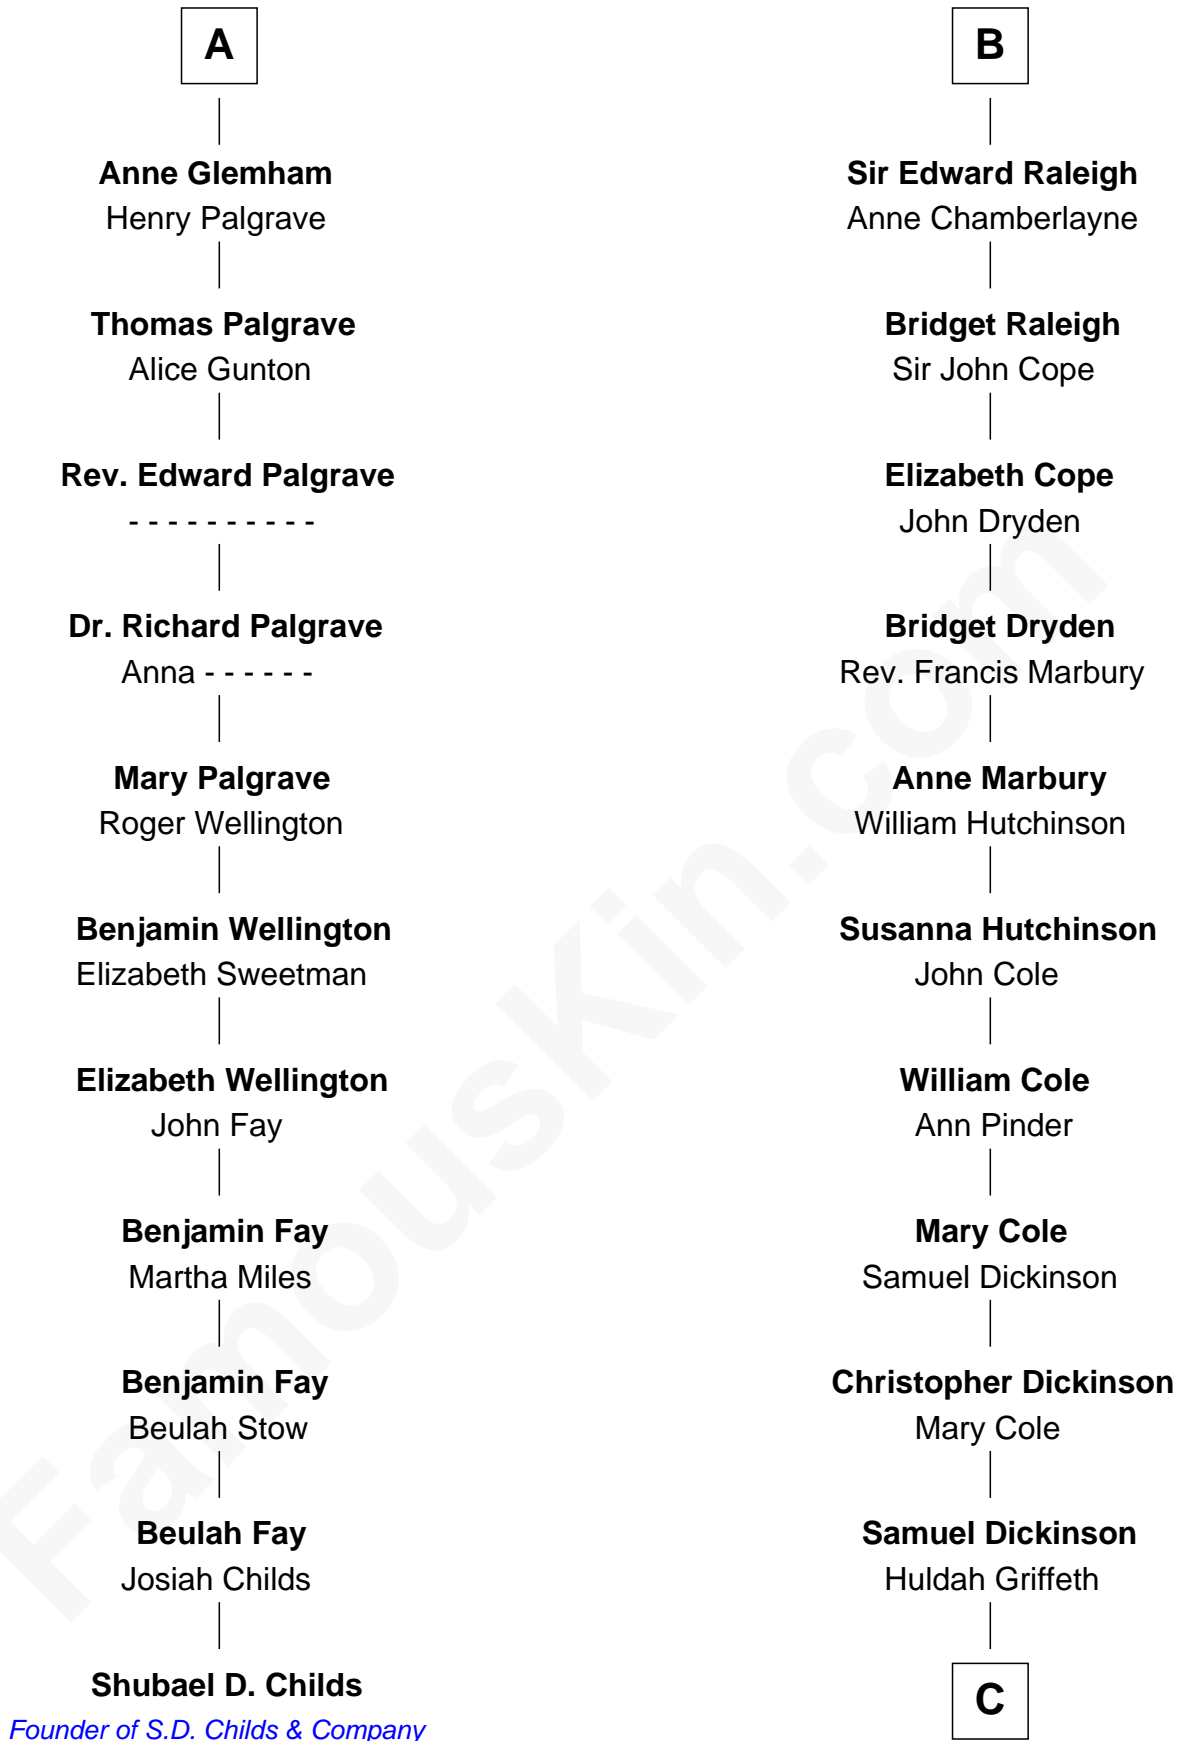

FamousKin.com

Relationship Chart of

Shubael D. Childs

Founder of S.D. Childs & Company

17th cousin 4 times removed of

George Romney

43rd Governor of Michigan

C

Charity Dickinson

Jared Pratt

Parley Parker Pratt

Mary Woods

Helaman Pratt

Anna Johanna Dorothy Wilcken

Anna Amelia Pratt

Gaskell Samuel Romney

George Romney

43rd Governor of Michigan

FamousKin.com