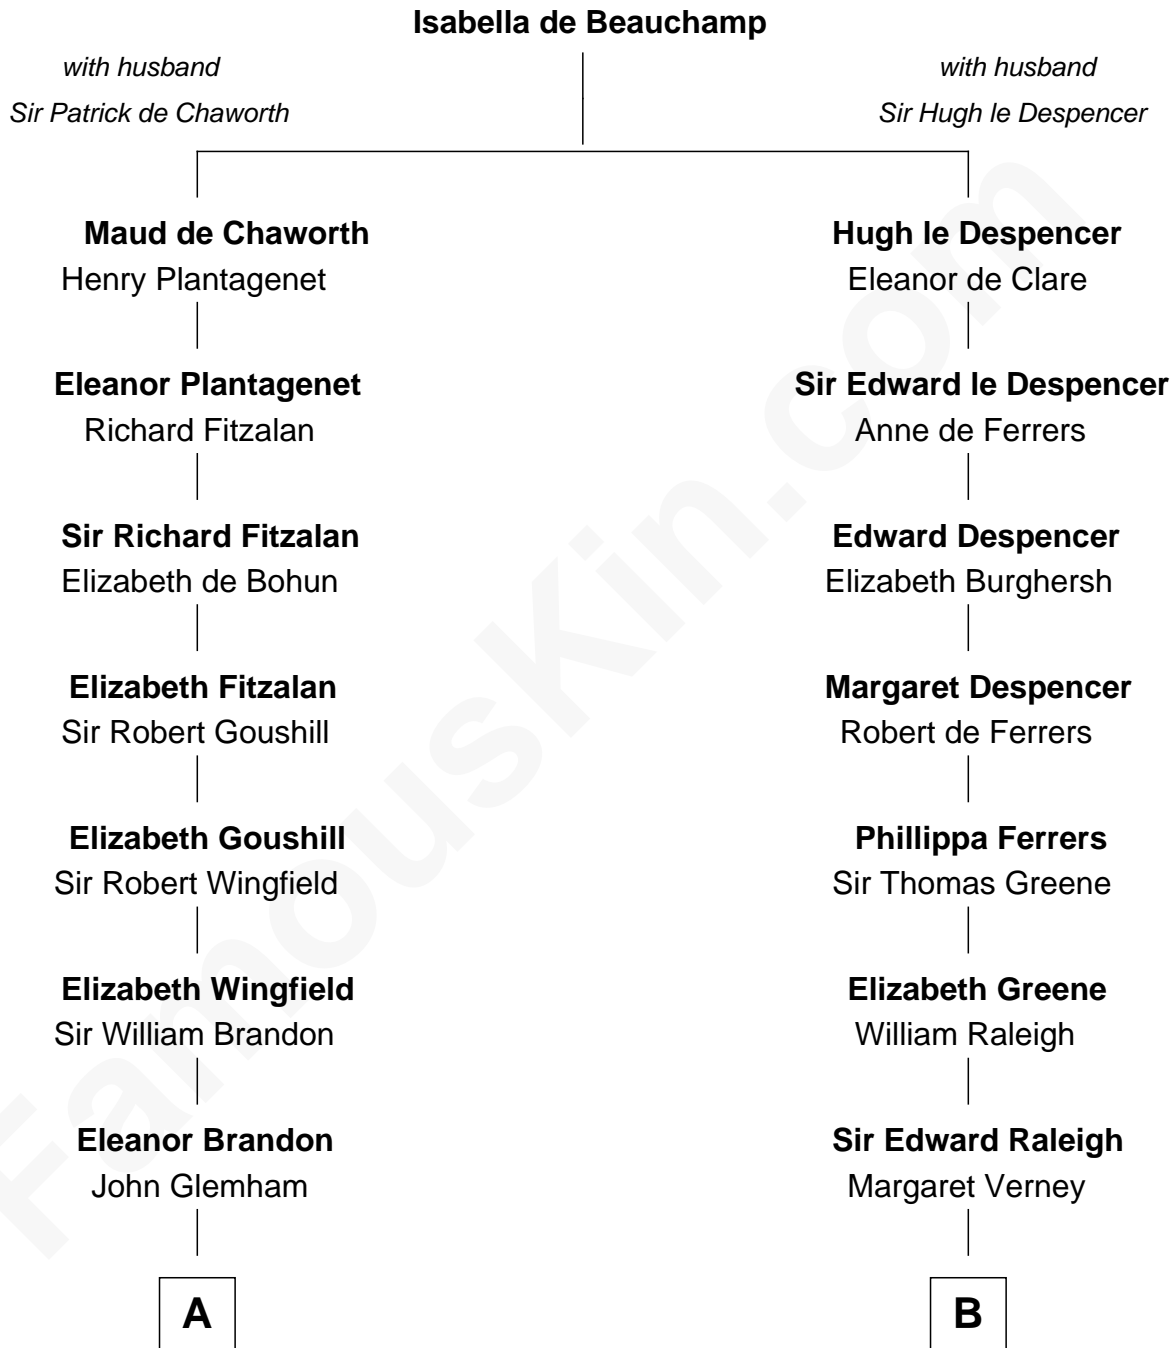

FamousKin.com

Relationship Chart of

Shubael D. Childs

Founder of S.D. Childs & Company

17th cousin 4 times removed of

George Romney

43rd Governor of Michigan

C

Charity Dickinson

Jared Pratt

Parley Parker Pratt

Mary Woods

Helaman Pratt

Anna Johanna Dorothy Wilcken

Anna Amelia Pratt

Gaskell Samuel Romney

George Romney

43rd Governor of Michigan

FamousKin.com