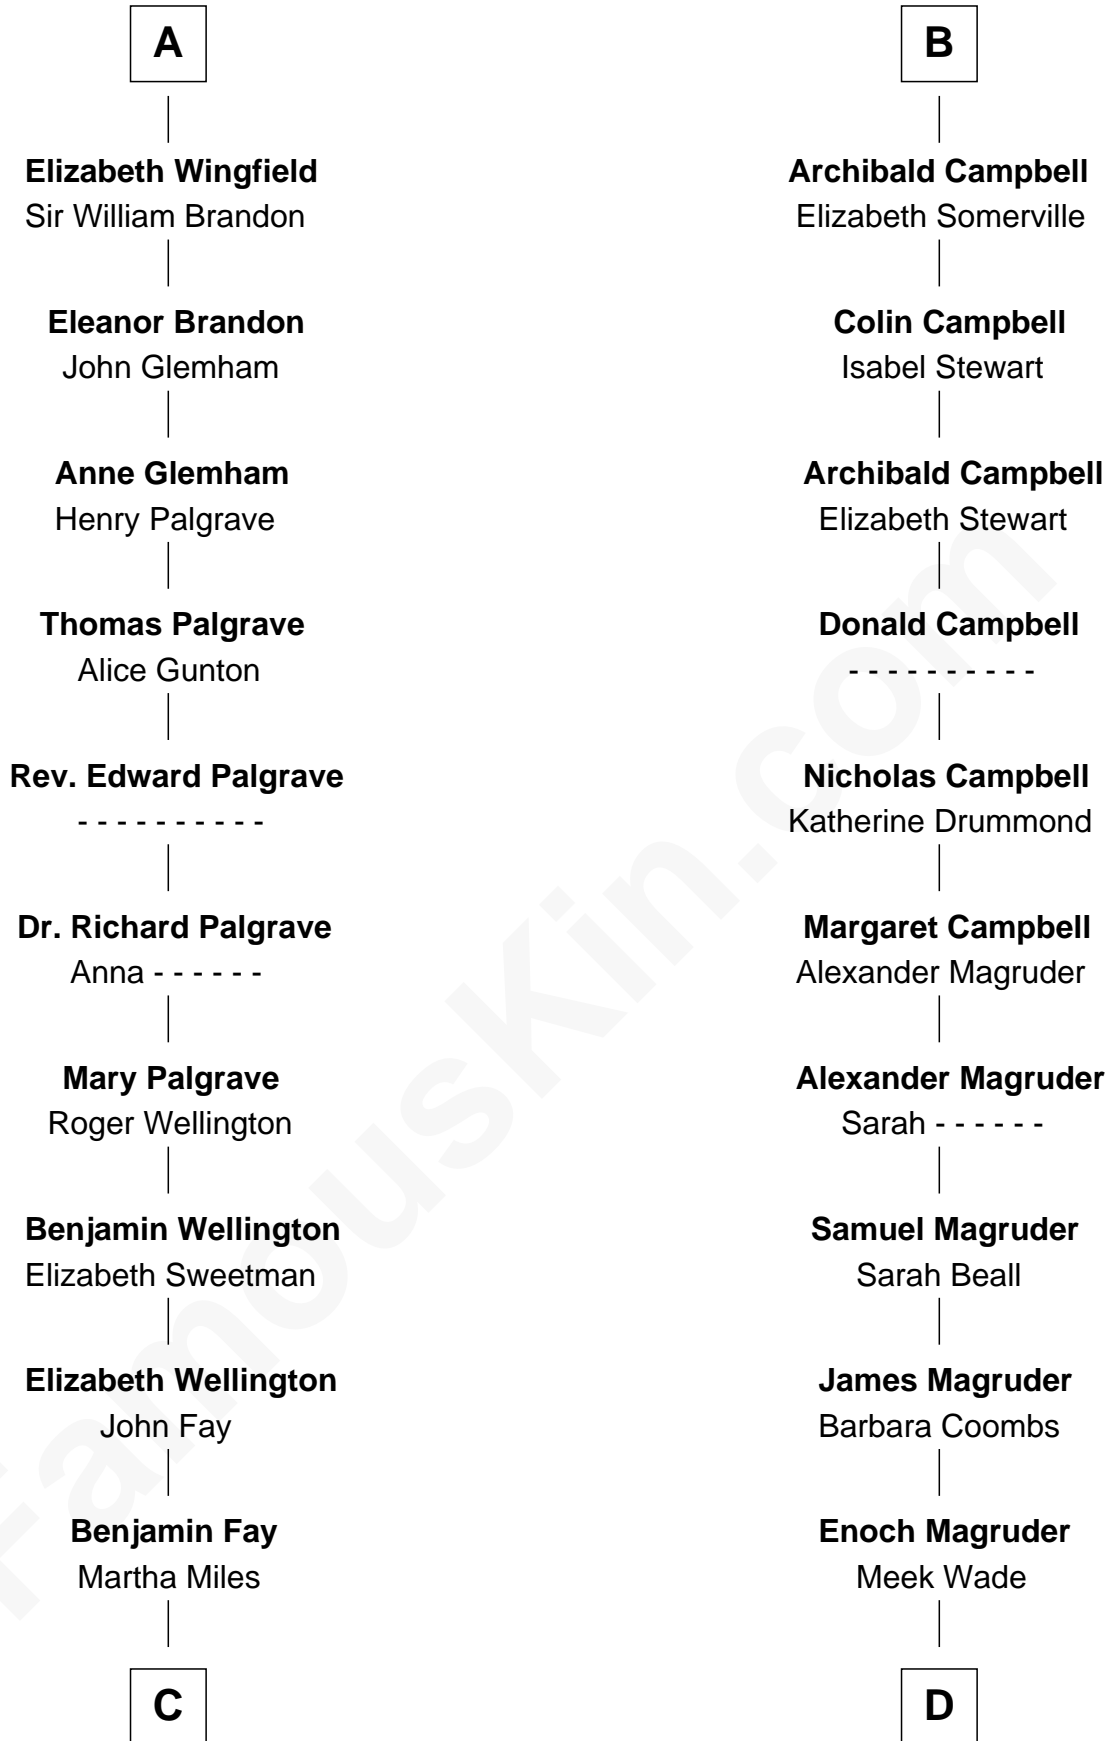

## Relationship Chart of

### Shubael D. Childs

*Founder of S.D. Childs & Company*

**19th cousin 2 times removed of**

**Emily Post**

*American Author on Etiquette*

**C**

**Benjamin Fay**

Beulah Stow

**Beulah Fay**

Josiah Childs

**Shubael D. Childs**

*Founder of S.D. Childs & Company*

**D**

**Mary Meek Magruder**

Thomas Clagett

**Sarah Magruder Clagett**