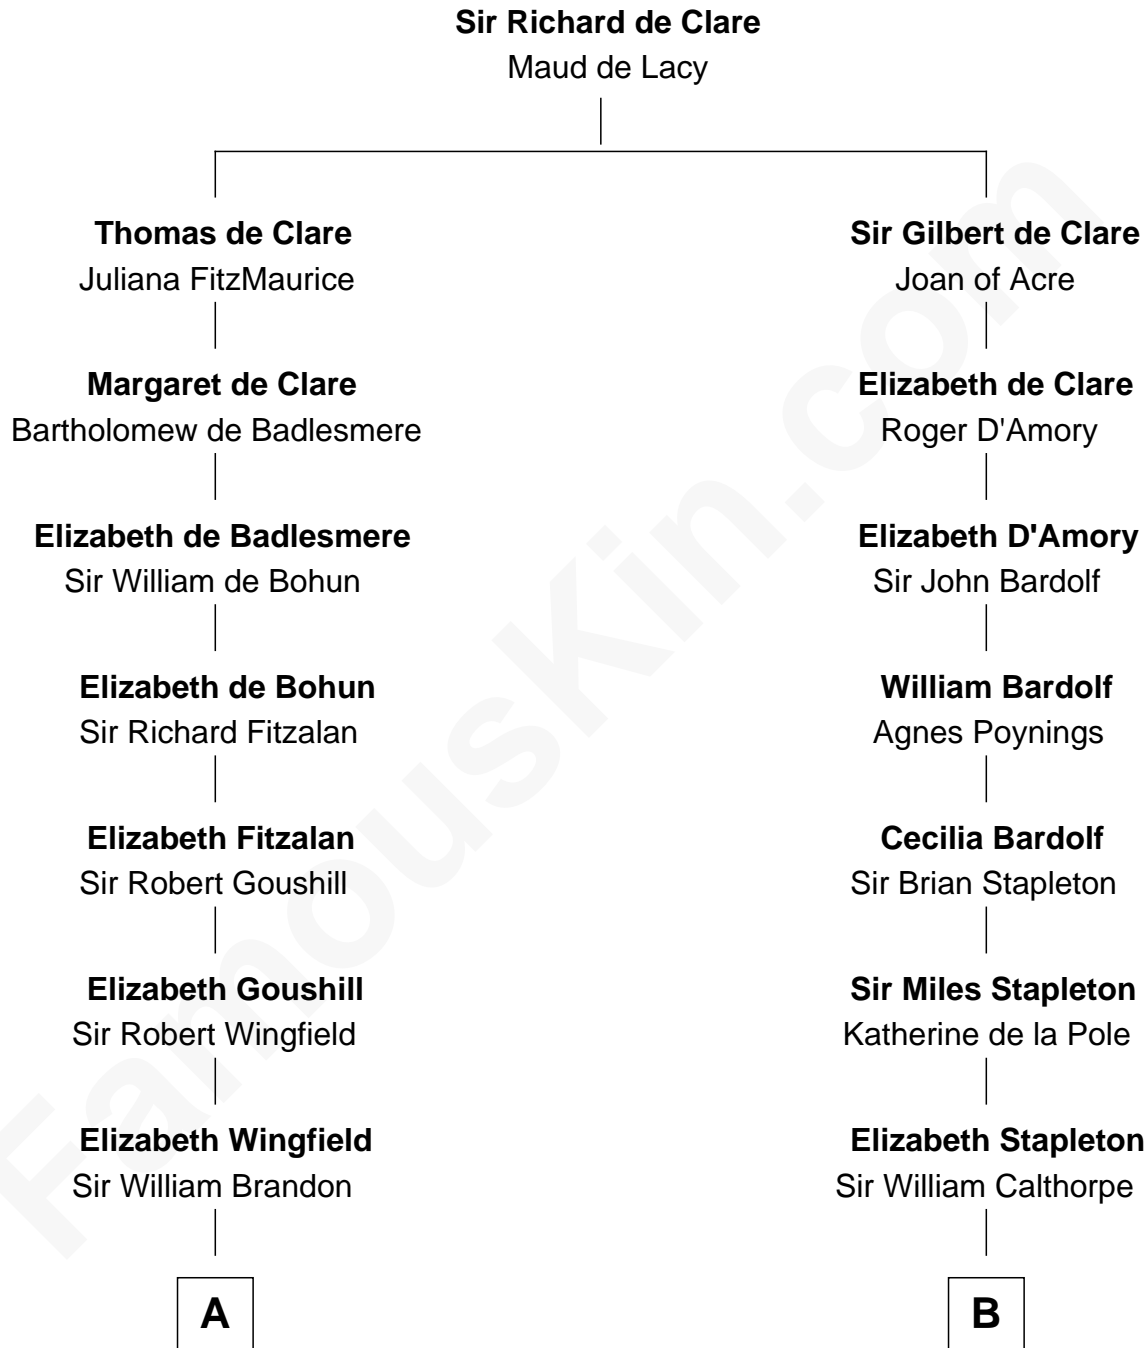

FamousKin.com

Relationship Chart of

Shubael D. Childs

Founder of S.D. Childs & Company

18th cousin 3 times removed of

Jesse James

Outlaw, Bank Robber, Murderer

C

Beulah Fay
Josiah Childs

Shubael D. Childs
Founder of S.D. Childs & Company

D

Rachel Dorsey
Anthony Lindsay

Anthony Lindsay
Ailsey Cole

Sarah Lindsay
James Cole

Zerelda Elizabeth Cole
Robert Sallee James

Jesse James
Outlaw, Bank Robber, Murderer