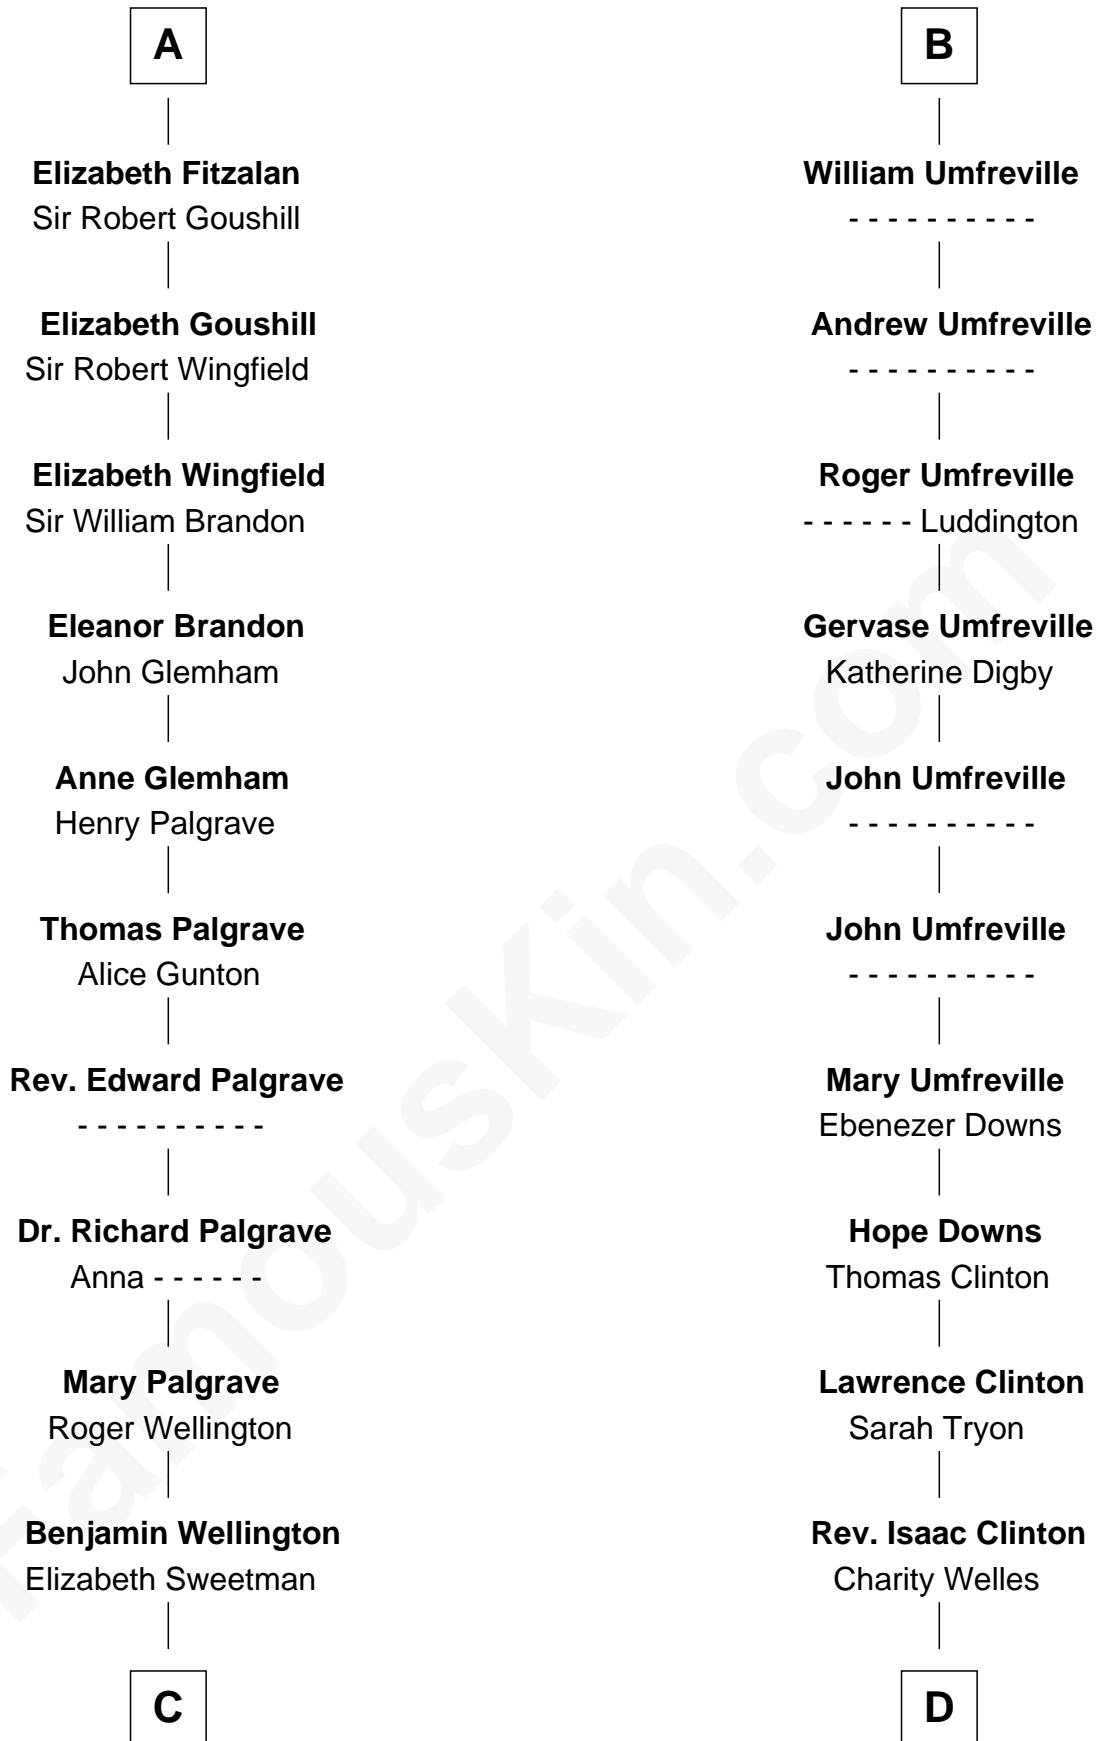

FamousKin.com

Relationship Chart of

Shubael D. Childs

Founder of S.D. Childs & Company

19th cousin 2 times removed of

Helen (Herron) Taft

First Lady of President William H. Taft

C

Elizabeth Wellington

John Fay

Benjamin Fay

Martha Miles

Benjamin Fay

Beulah Stow

Beulah Fay

Josiah Childs

First Lady of William H. Taft

FamousKin.com