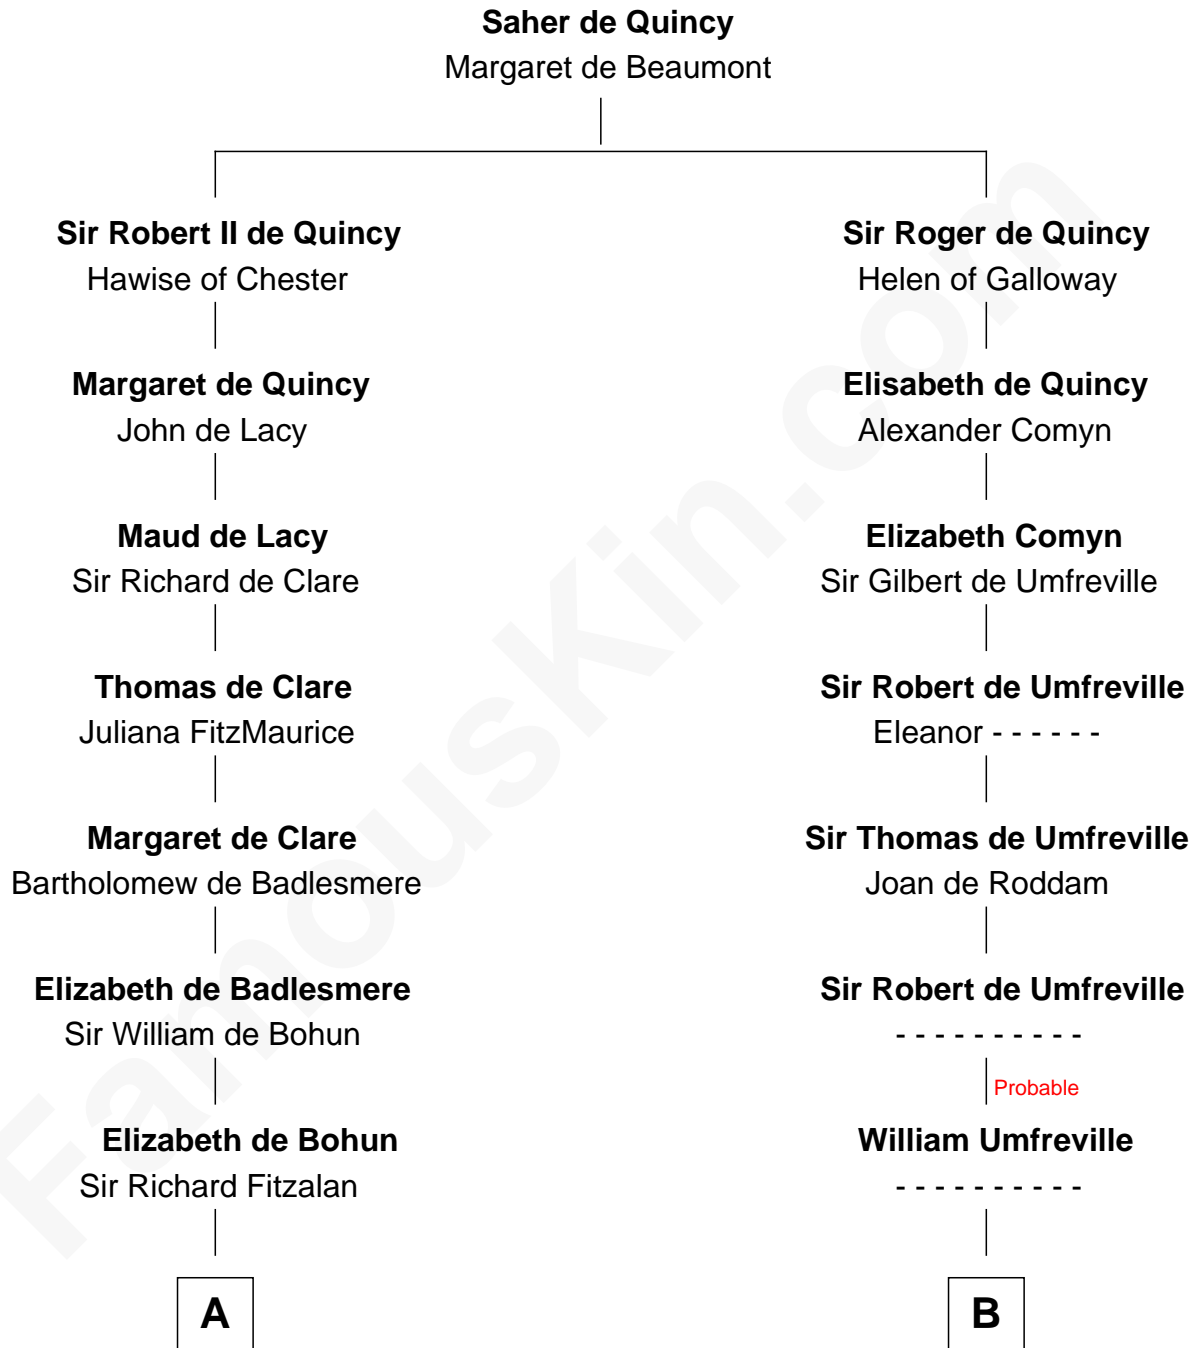

FamousKin.com

Relationship Chart of

Shubael D. Childs

Founder of S.D. Childs & Company

19th cousin 2 times removed of

Helen (Herron) Taft

First Lady of President William H. Taft

C

Elizabeth Wellington

John Fay

Benjamin Fay

Martha Miles

Benjamin Fay

Beulah Stow

Beulah Fay

Josiah Childs