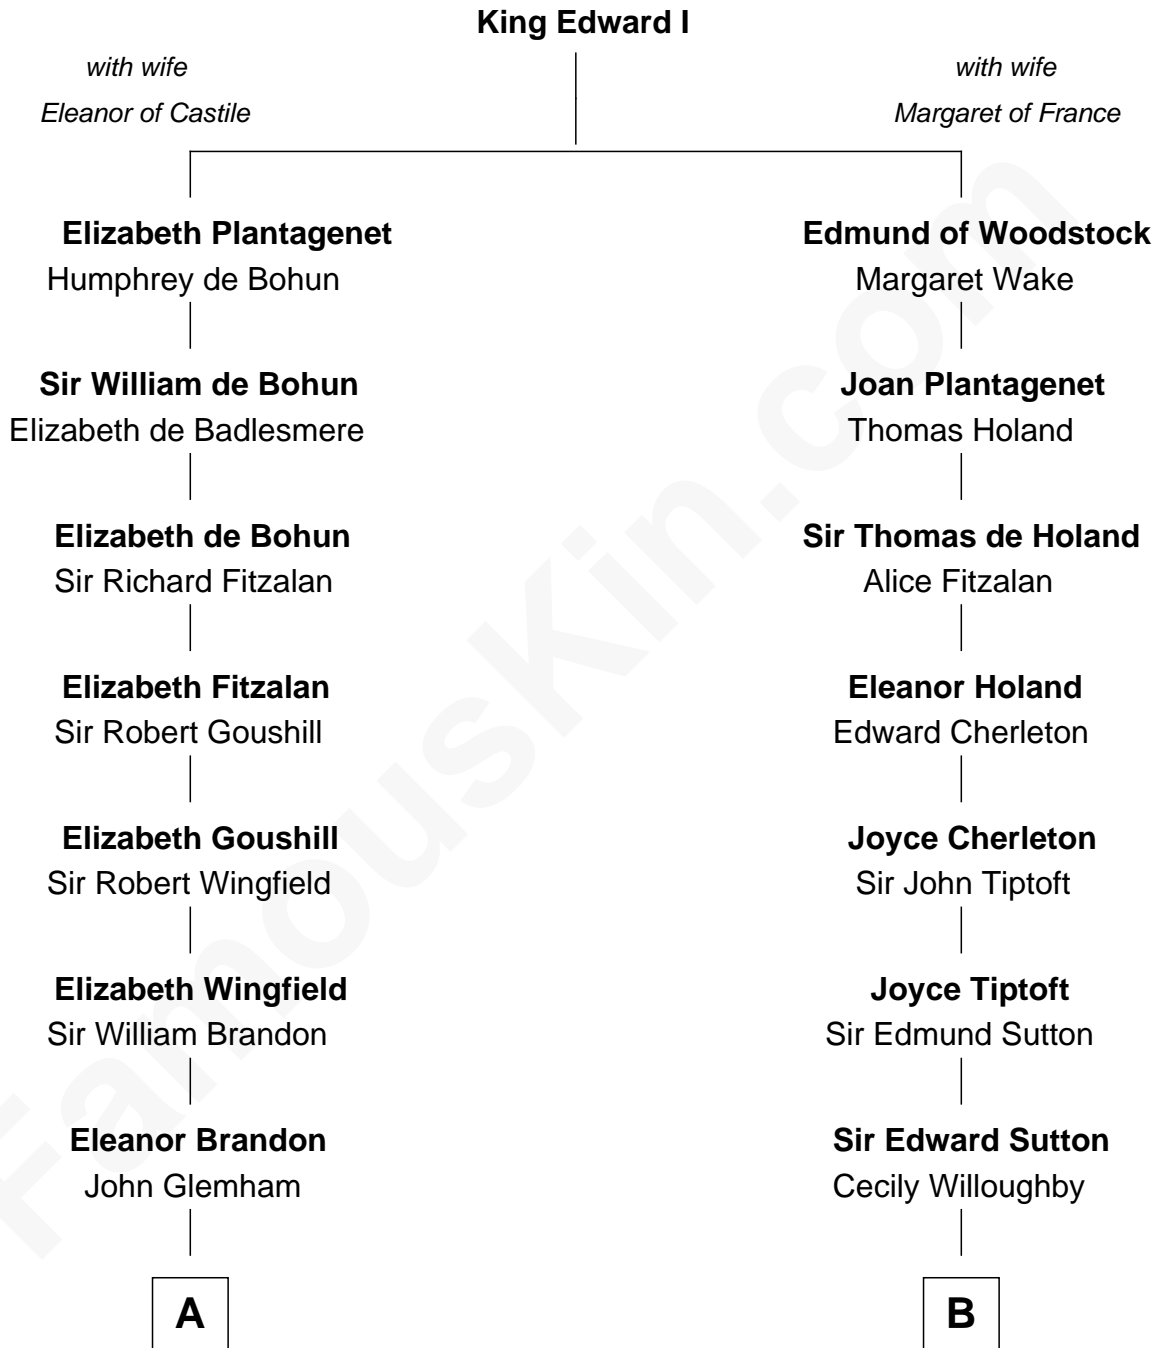

## Relationship Chart of

### Shubael D. Childs

*Founder of S.D. Childs & Company*

**17th cousin 4 times removed of**

**Herbert Hoover**

*31st U.S. President*

**C**

—  
**Endymia Winn**

Thomas Sherwood