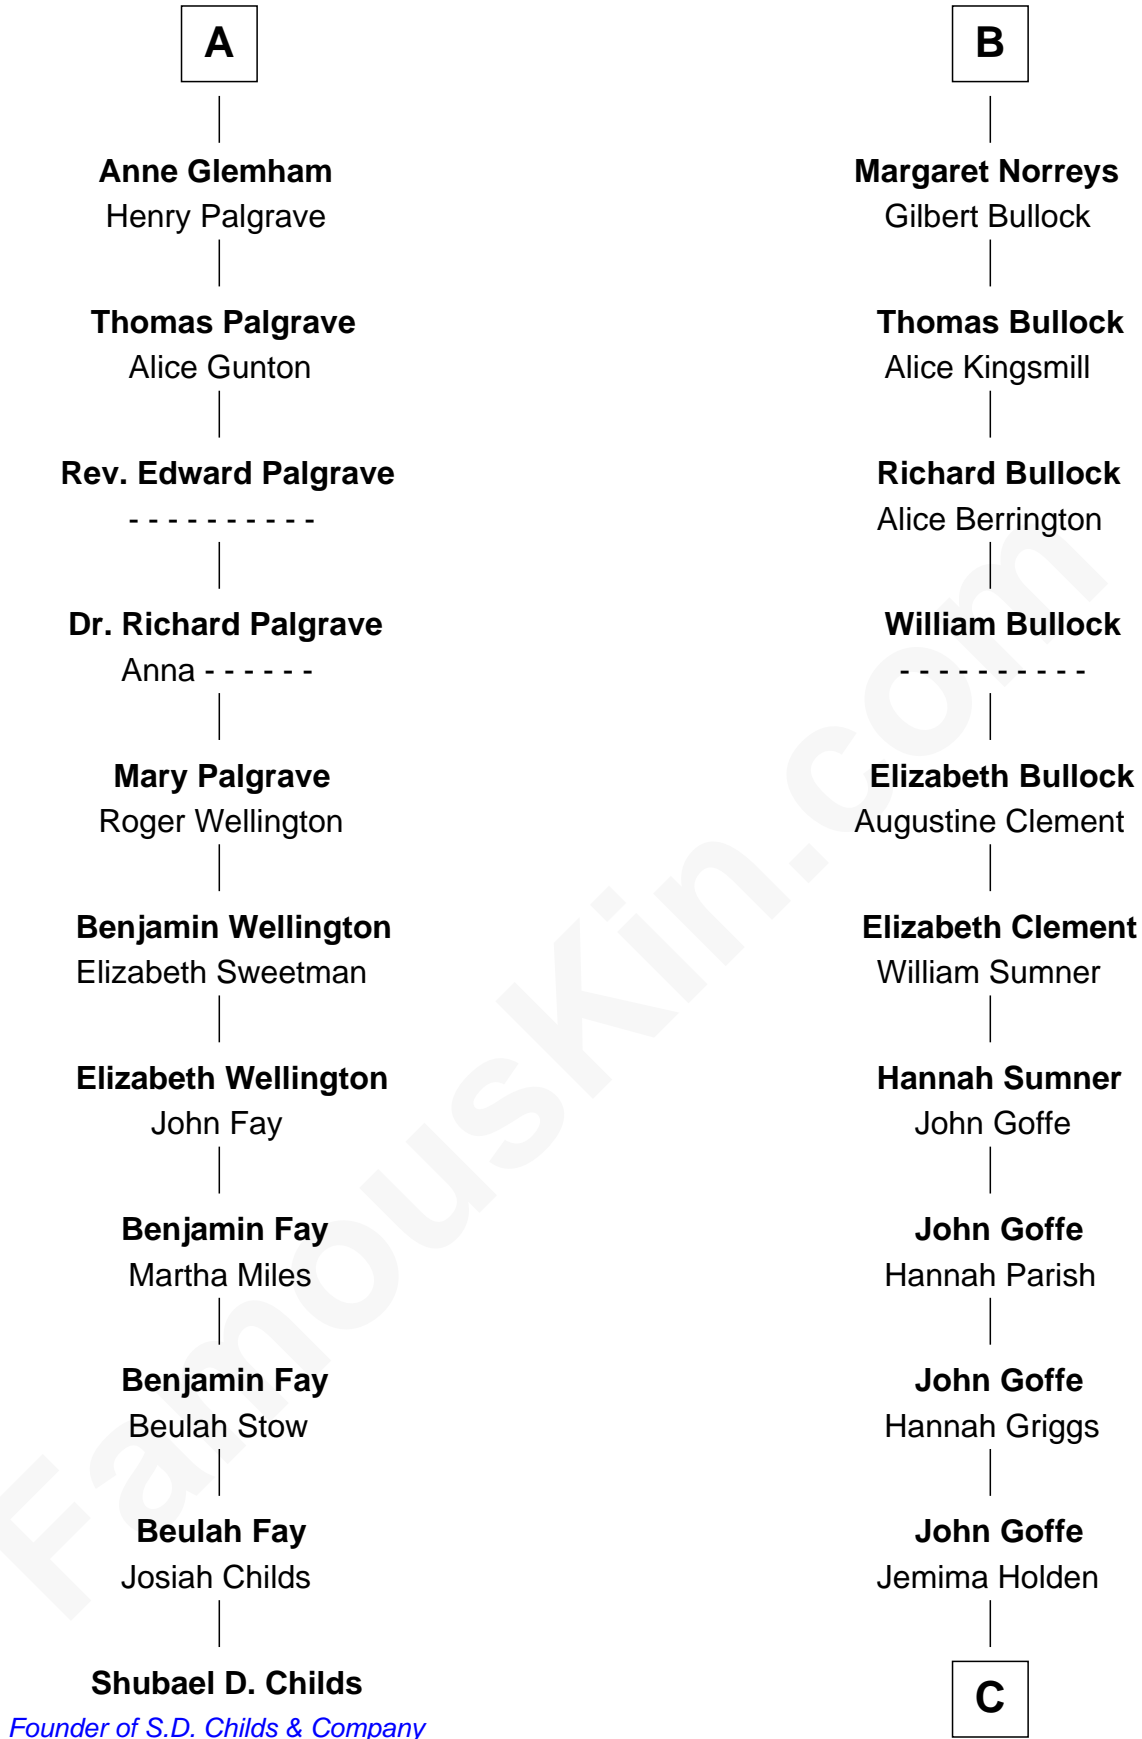

## Relationship Chart of

### Shubael D. Childs

*Founder of S.D. Childs & Company*

**17th cousin 4 times removed of**

### Lou (Henry) Hoover

*First Lady of President Herbert Hoover*

**C**

**Polly Goffe**

Josiah Wallace

**Nancy M. Wallace**

John Scobey

**Philomelia Sophia Scobey**

Phineas Weed

**Florence Ida Weed**

Charles Delano Henry

**Lou (Henry) Hoover**

*First Lady of Herbert Hoover*