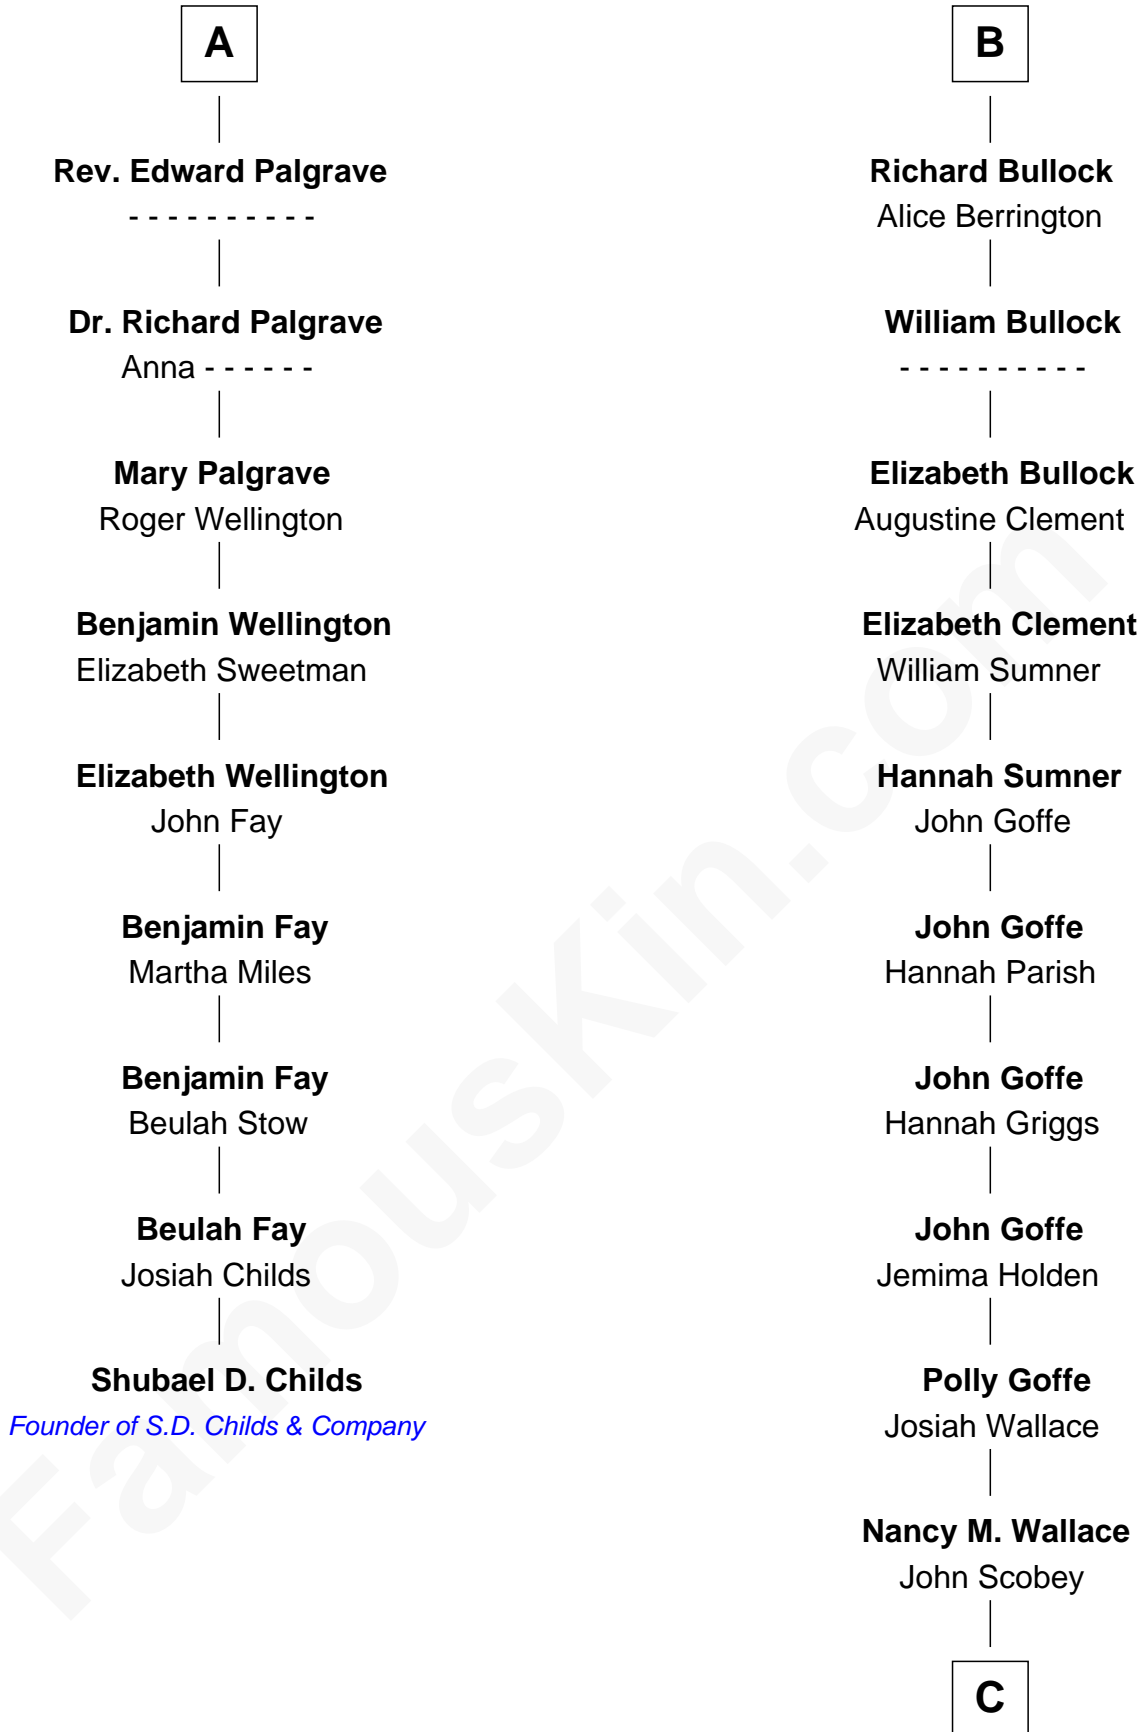

## Relationship Chart of

### Shubael D. Childs

*Founder of S.D. Childs & Company*

**15th cousin 4 times removed of**

### Lou (Henry) Hoover

*First Lady of President Herbert Hoover*

C

**Philomelia Sophia Scobey**

Phineas Weed

**Florence Ida Weed**

Charles Delano Henry

**Lou (Henry) Hoover**