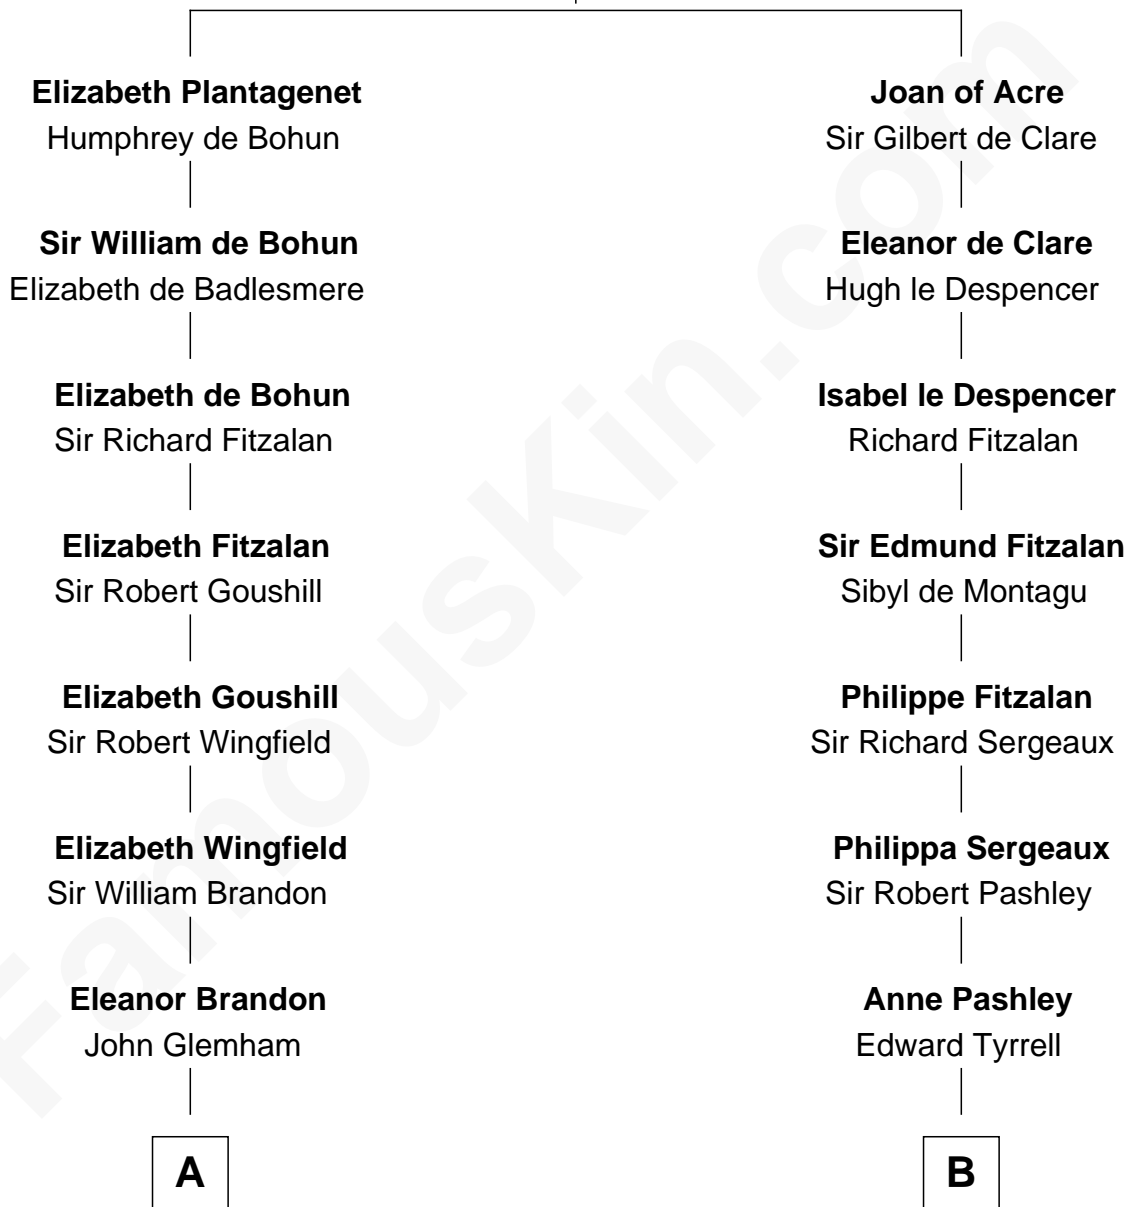

FamousKin.com

Relationship Chart of

Shubael D. Childs

Founder of S.D. Childs & Company

17th cousin 4 times removed of

Ellen Louise (Axson) Wilson

First Lady of President Woodrow Wilson

King Edward I
Eleanor of Castile

C

Deliverance Coward

James FitzRandolph

Isaac FitzRandolph

Eleanor Hunter

Rebecca Longstreet FitzRandolph

Rev. Isaac Stockton Keith Axson

Rev. Samuel Edward Axson

Margaret Jane Hoyt

Ellen Louise (Axson) Wilson

First Lady of Woodrow Wilson