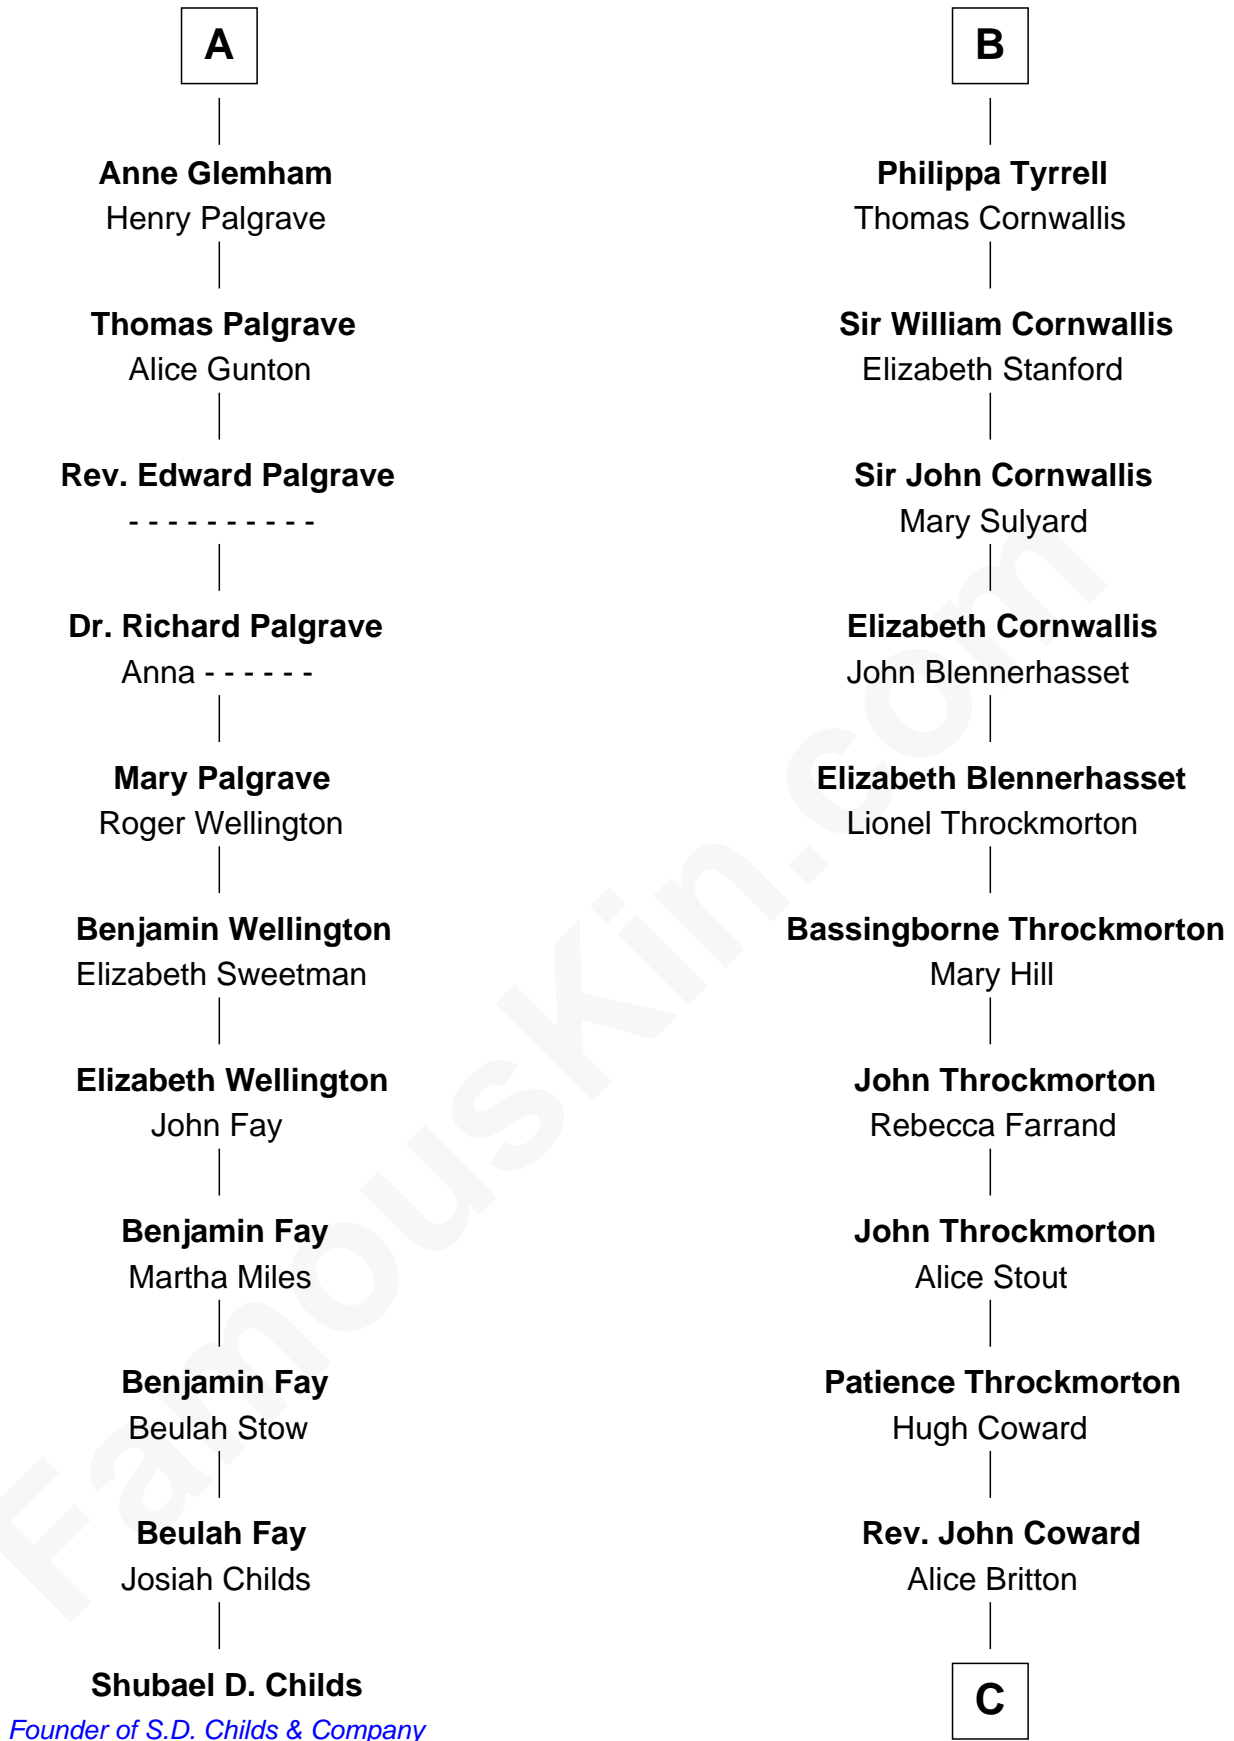

FamousKin.com

Relationship Chart of

Shubael D. Childs

Founder of S.D. Childs & Company

17th cousin 4 times removed of

Ellen Louise (Axson) Wilson

First Lady of President Woodrow Wilson

King Edward I
Eleanor of Castile

C

Deliverance Coward

James FitzRandolph

Isaac FitzRandolph

Eleanor Hunter

Rebecca Longstreet FitzRandolph

Rev. Isaac Stockton Keith Axson

Rev. Samuel Edward Axson

Margaret Jane Hoyt

Ellen Louise (Axson) Wilson

First Lady of Woodrow Wilson