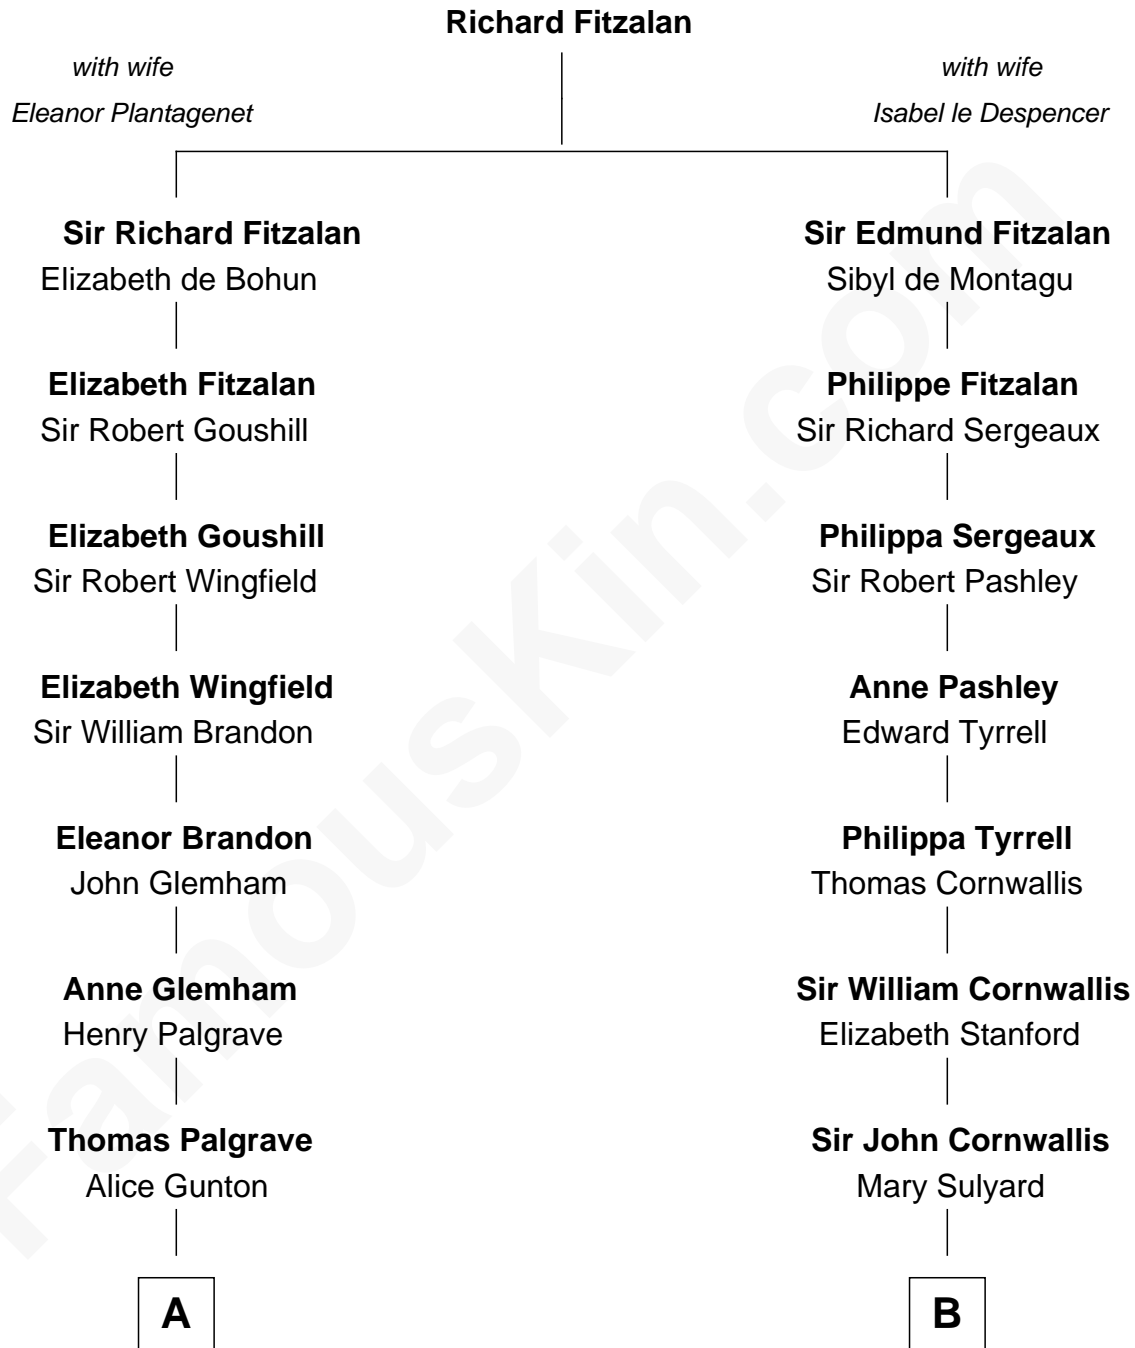

FamousKin.com

Relationship Chart of

Shubael D. Childs

Founder of S.D. Childs & Company

15th cousin 3 times removed of

Ellen Louise (Axson) Wilson

First Lady of President Woodrow Wilson

C

Rev. Samuel Edward Axson

Margaret Jane Hoyt

Ellen Louise (Axson) Wilson

First Lady of Woodrow Wilson

FamousKin.com