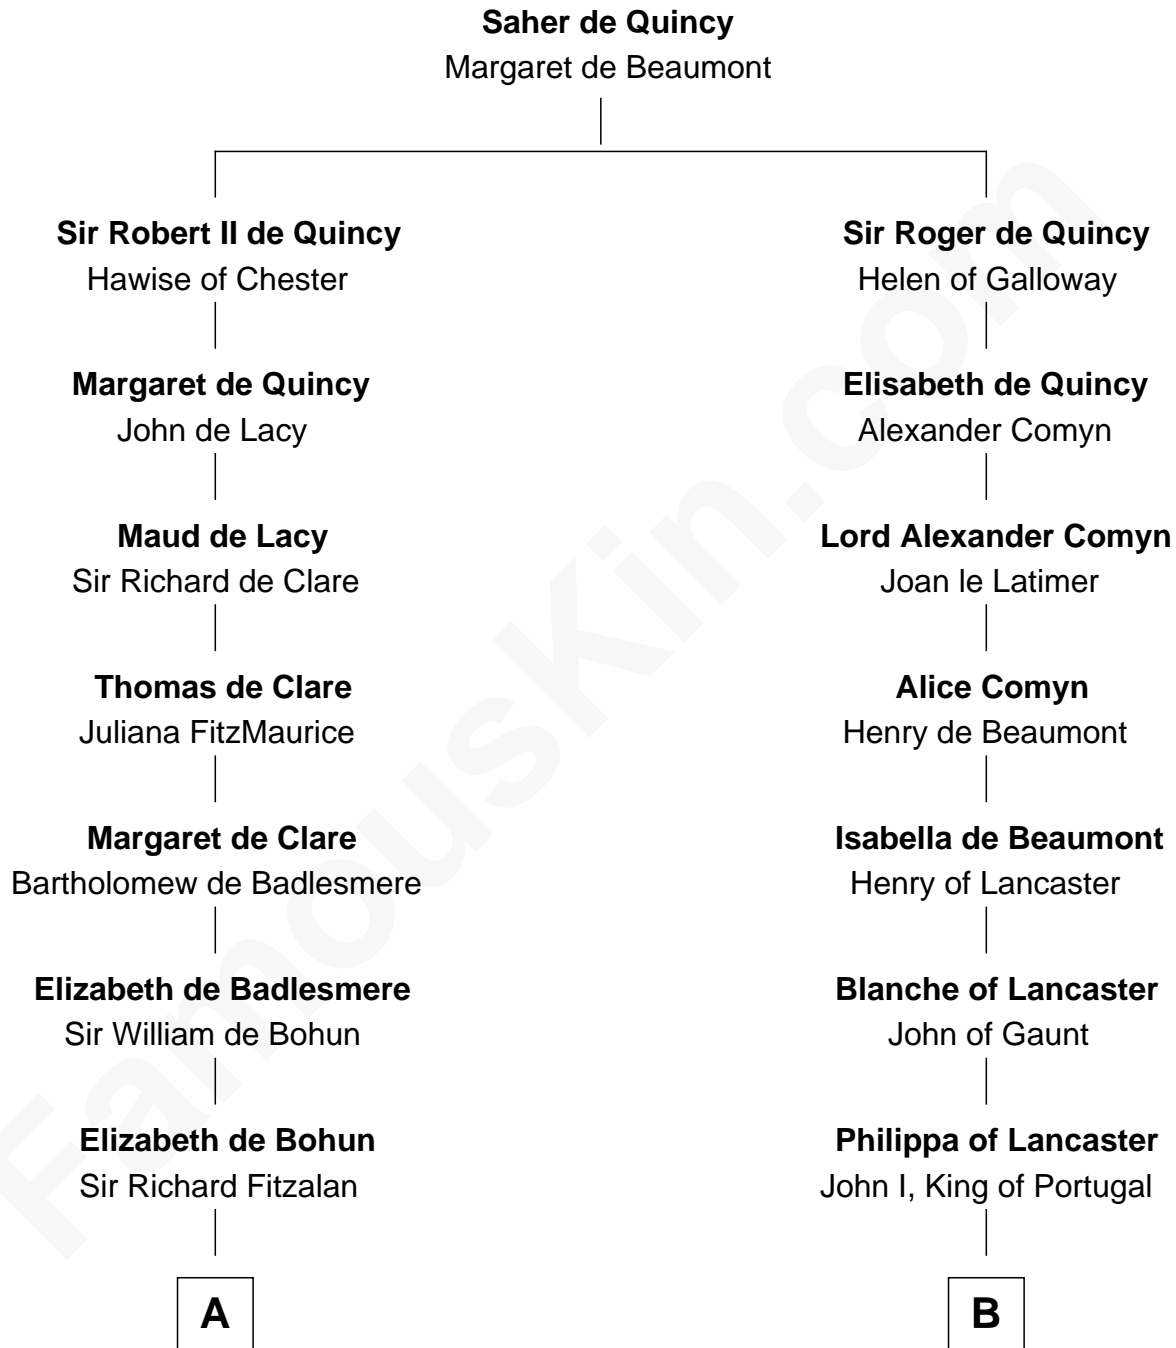

FamousKin.com

Relationship Chart of

Shubael D. Childs

Founder of S.D. Childs & Company

11th cousin 10 times removed of

Charles V

Holy Roman Emperor

C

Elizabeth Wellington

John Fay

Benjamin Fay

Martha Miles

Benjamin Fay

Beulah Stow

Beulah Fay

Josiah Childs