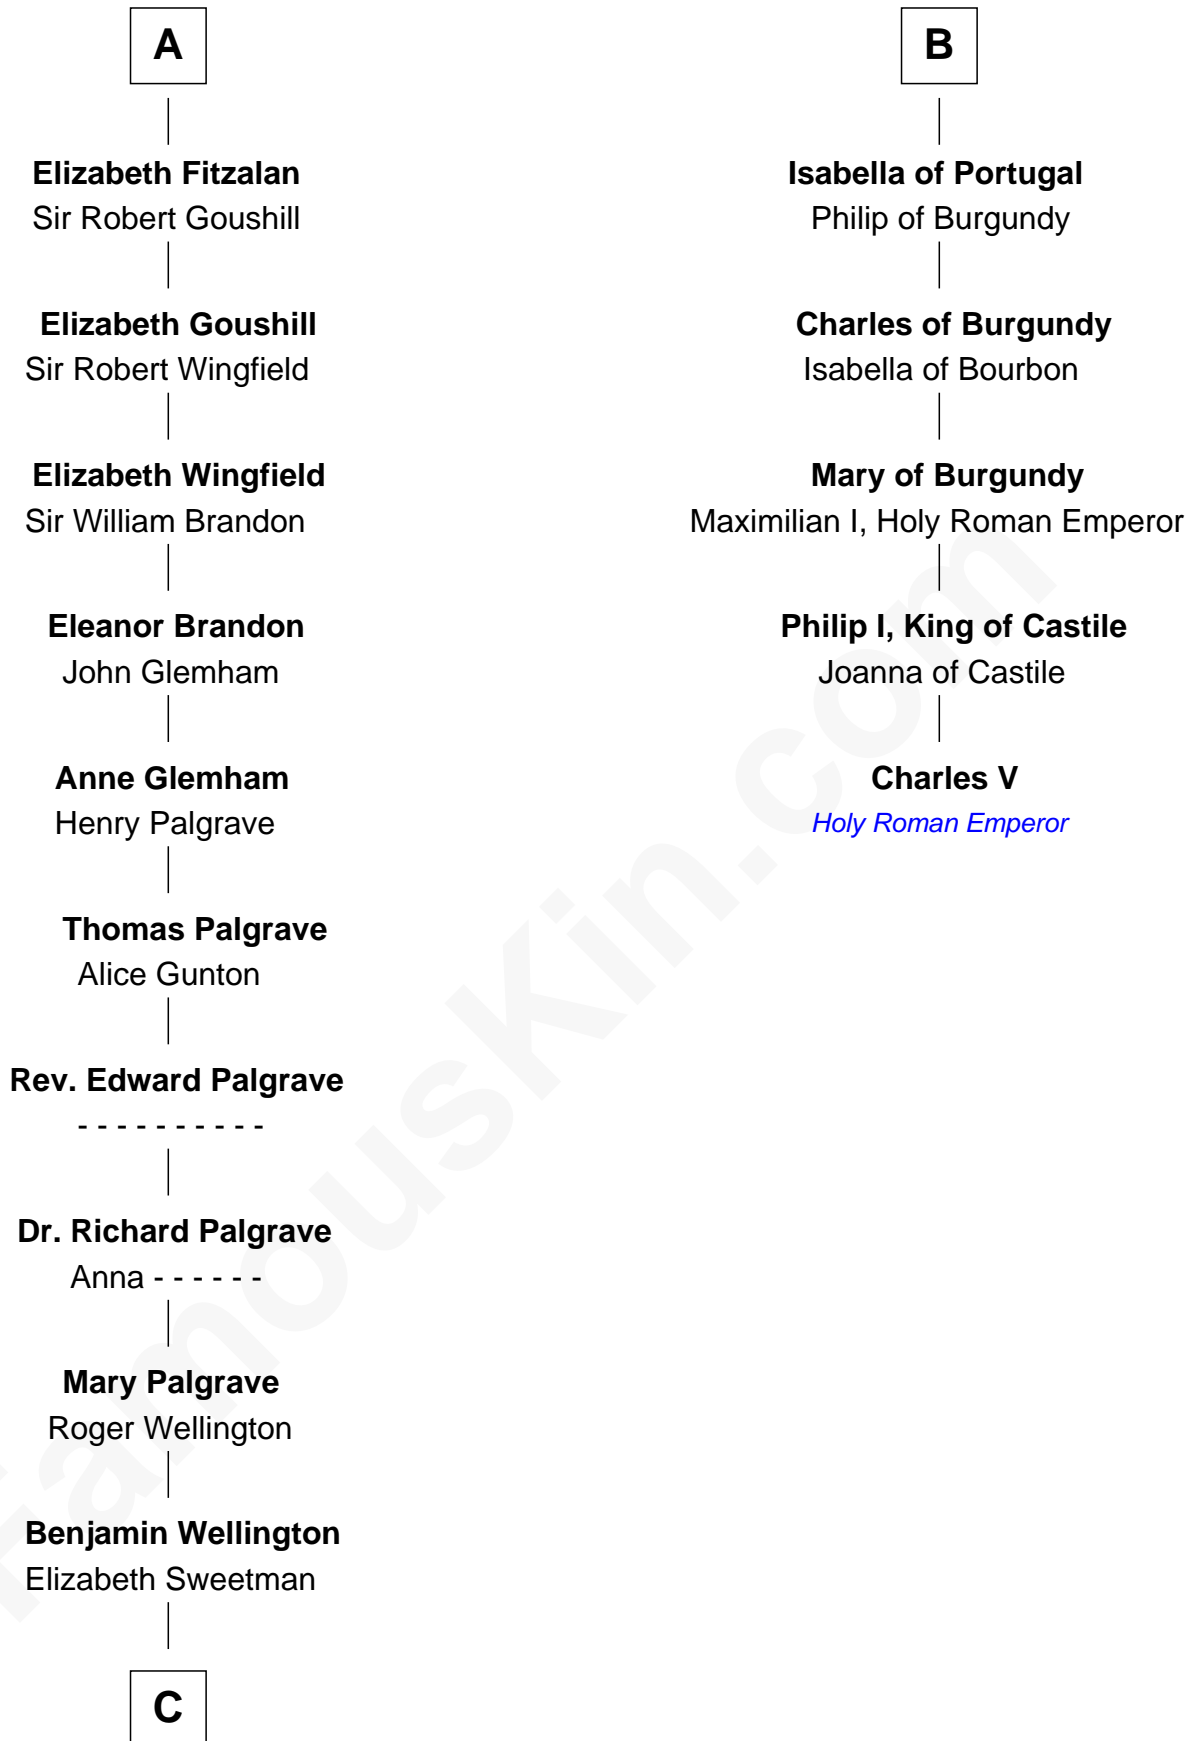

FamousKin.com

Relationship Chart of

Shubael D. Childs

Founder of S.D. Childs & Company

11th cousin 10 times removed of

Charles V

Holy Roman Emperor

C