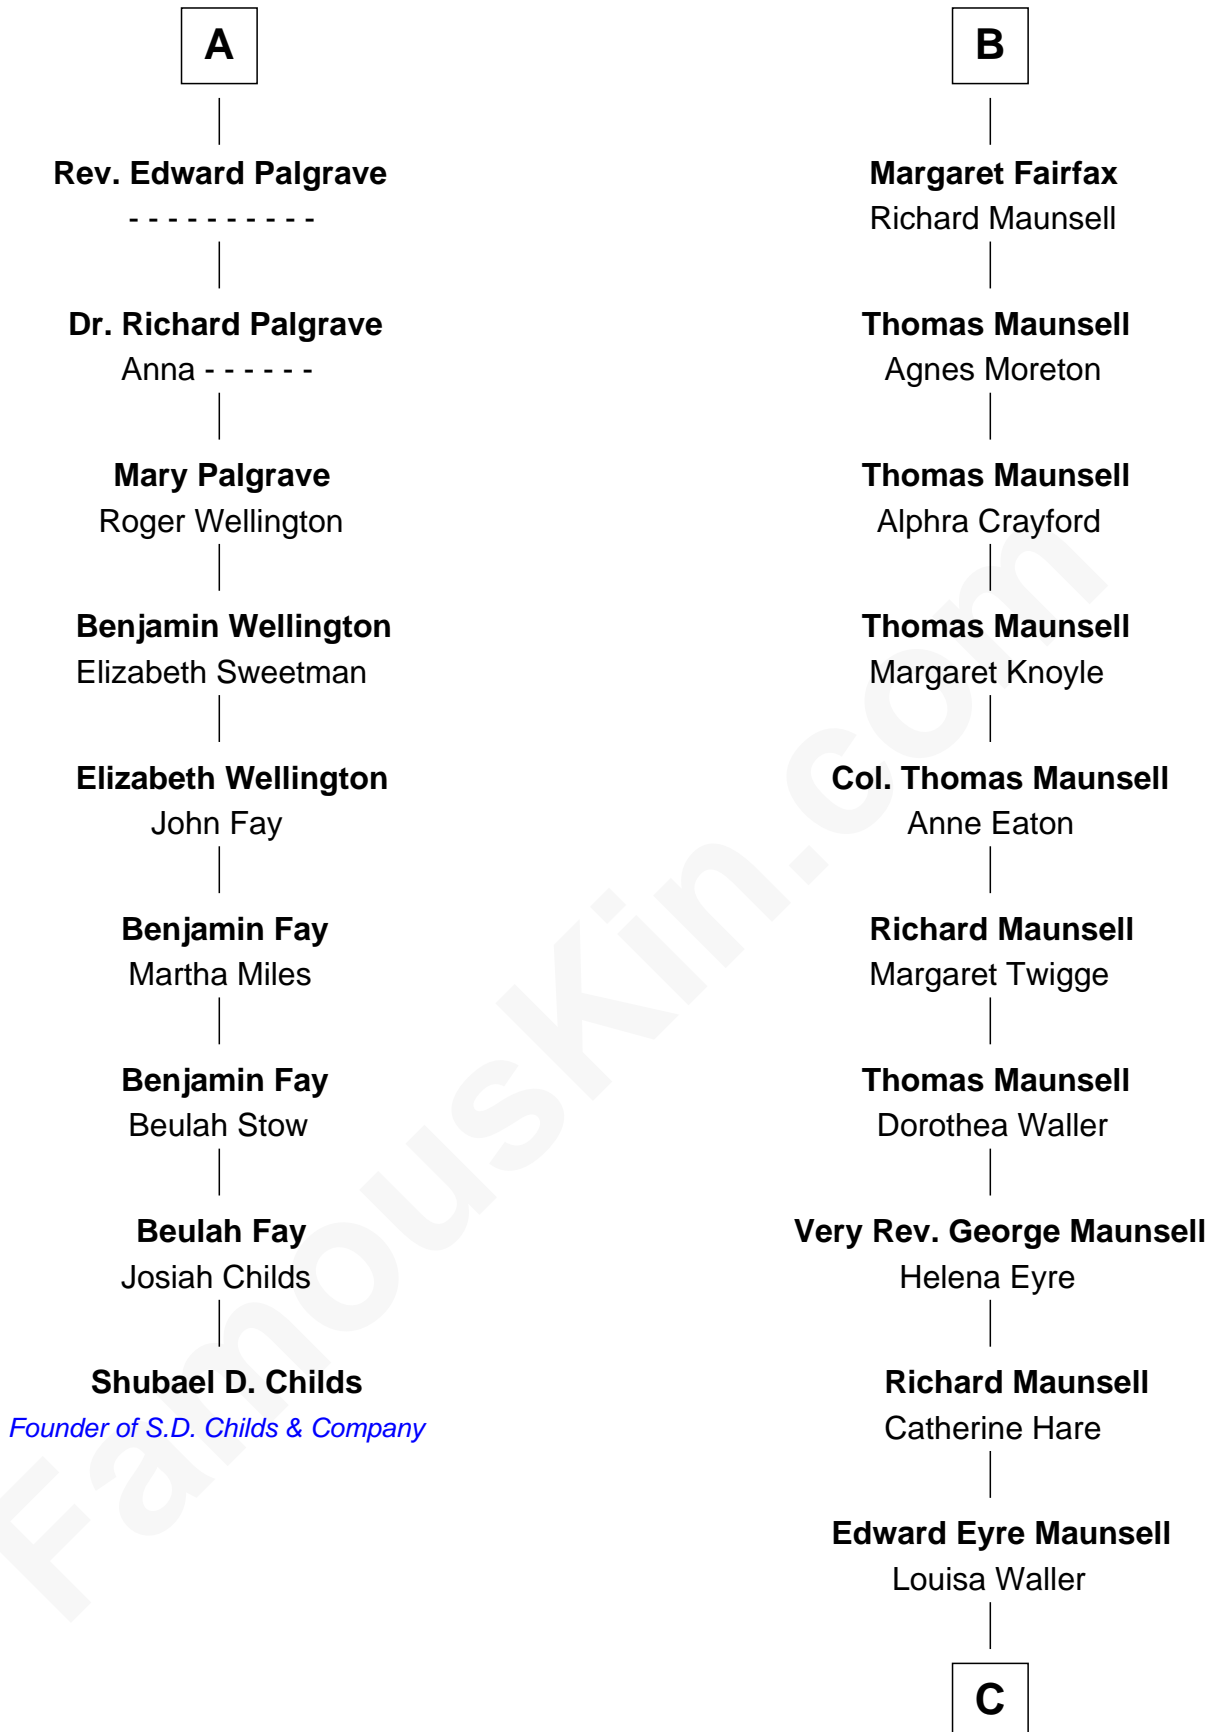

FamousKin.com

Relationship Chart of

Shubael D. Childs

Founder of S.D. Childs & Company

15th cousin 6 times removed of

Phoebe Waller-Bridge

Theatre, TV and Movie Actress

C