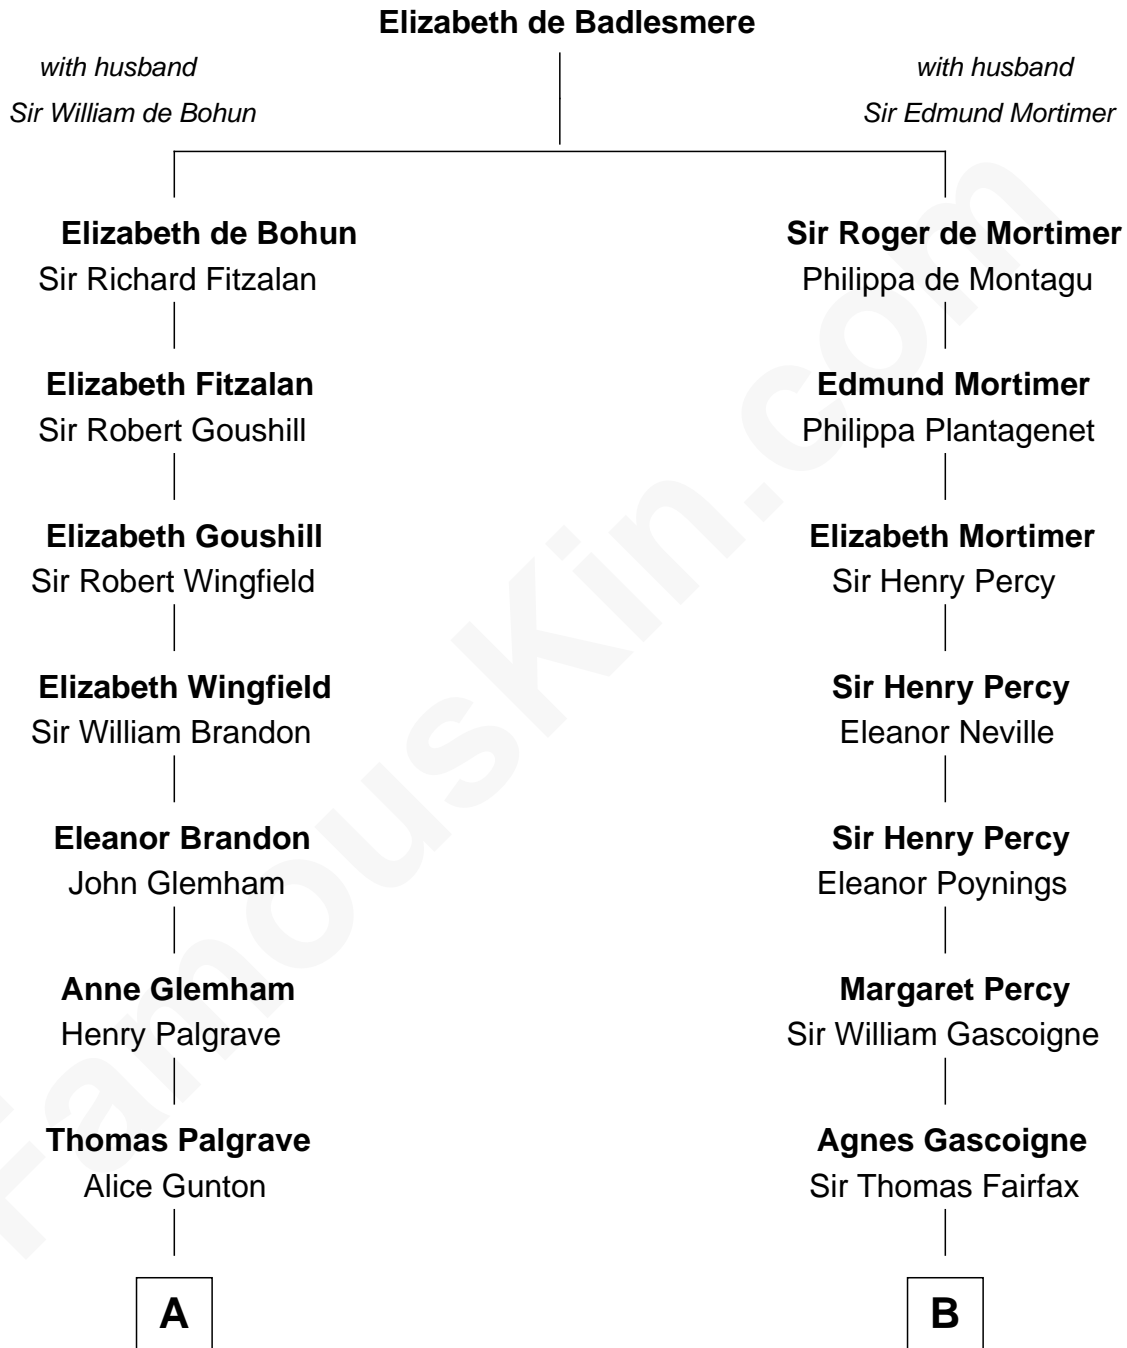

FamousKin.com

Relationship Chart of

Shubael D. Childs

Founder of S.D. Childs & Company

15th cousin 6 times removed of

Phoebe Waller-Bridge

Theatre, TV and Movie Actress

C