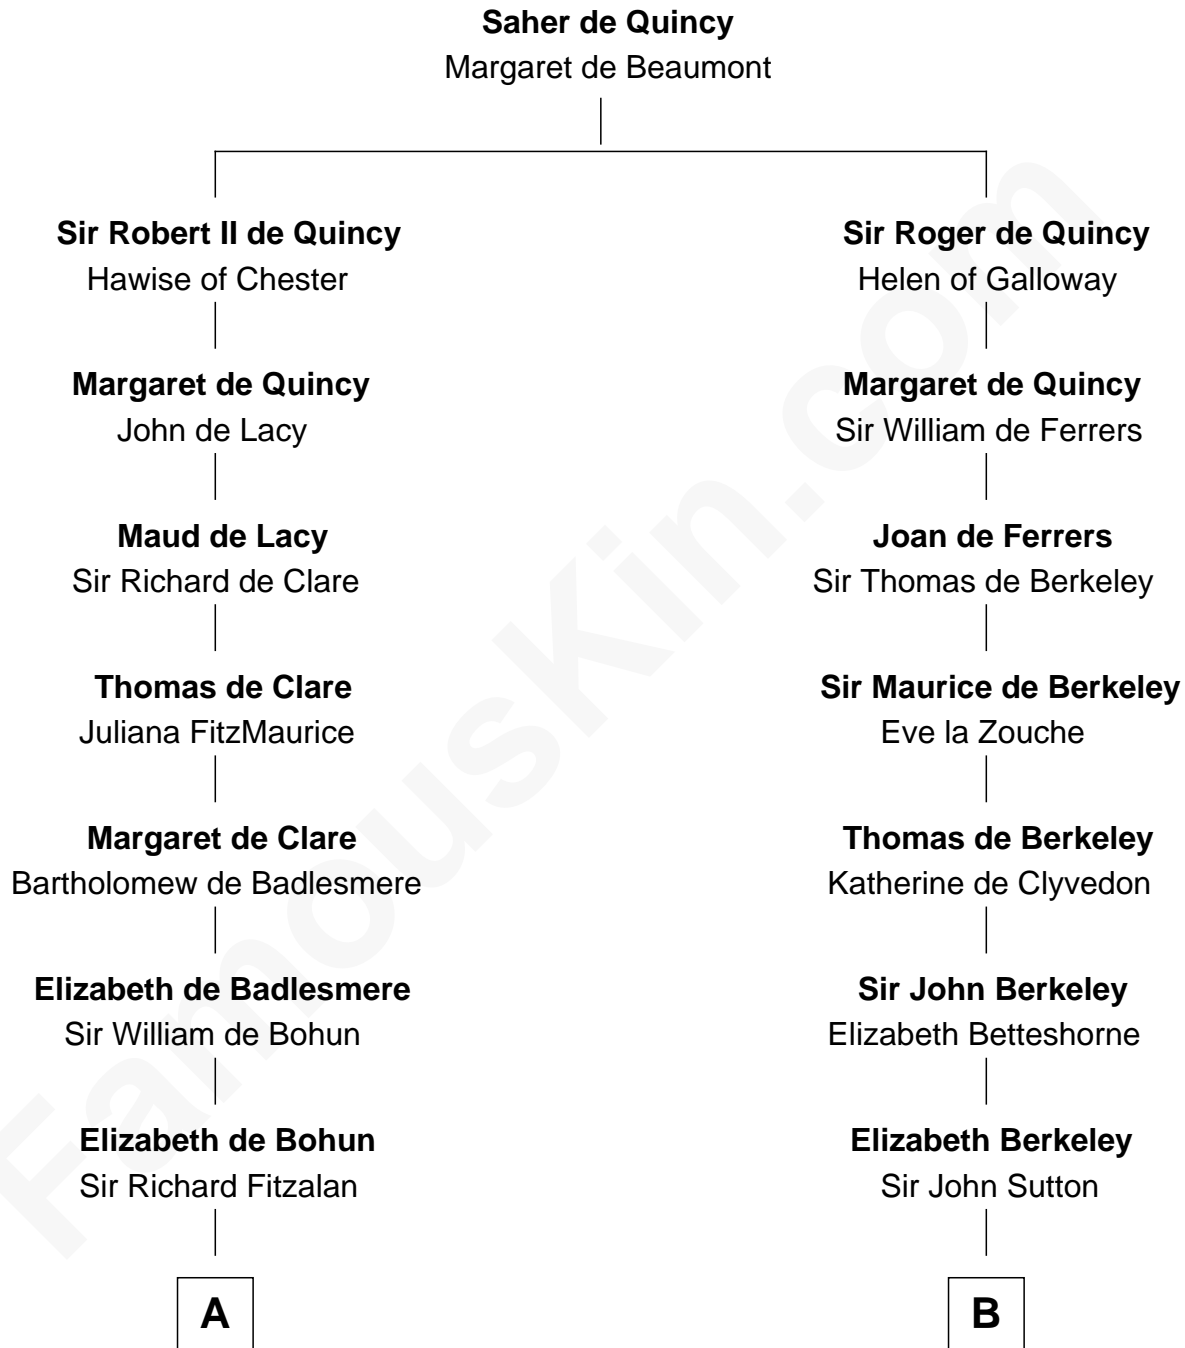

FamousKin.com

Relationship Chart of

Shubael D. Childs

Founder of S.D. Childs & Company

20th cousin 1 time removed of

Milton Bradley

Founder, Milton Bradley Company

C

Elizabeth Wellington

John Fay

Benjamin Fay

Martha Miles

Benjamin Fay

Beulah Stow

Beulah Fay

Josiah Childs