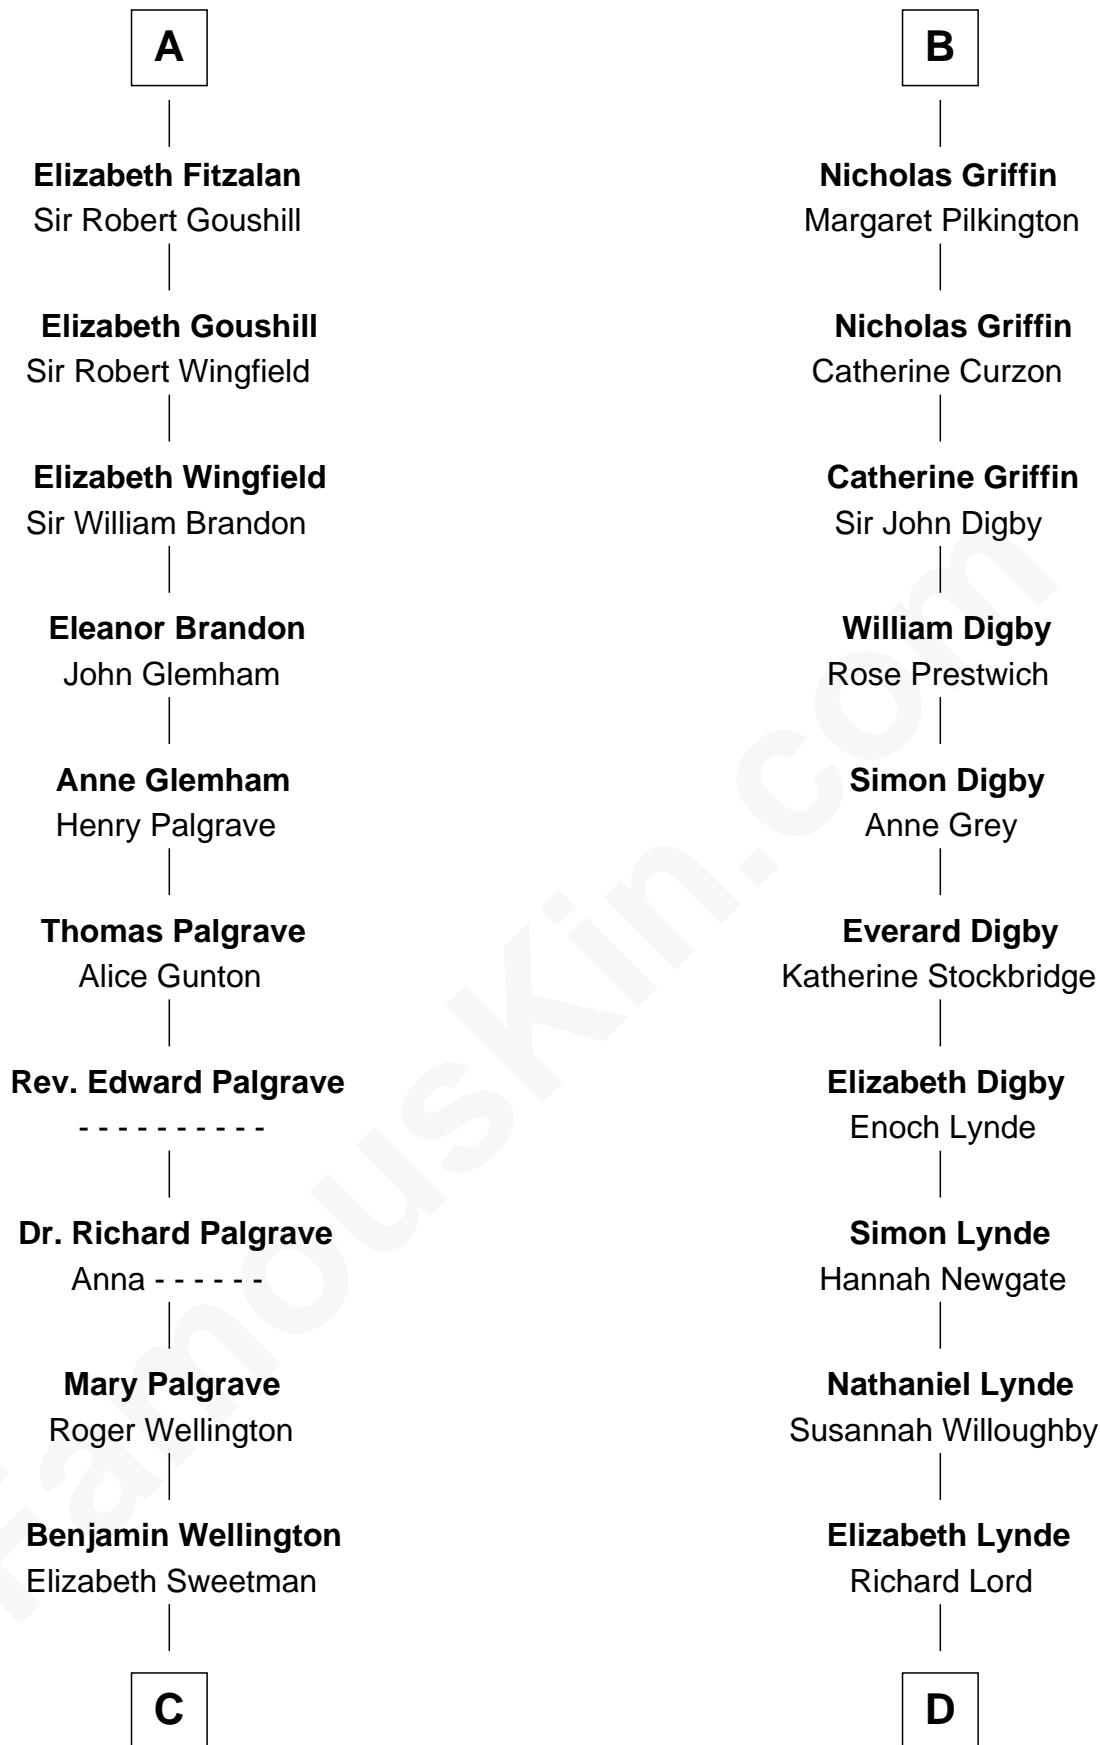

FamousKin.com

Relationship Chart of

Shubael D. Childs

Founder of S.D. Childs & Company

21st cousin of

J.P. Morgan

American Banker and Art Collector

Roger le Bigod

Ida de Tony

C

Elizabeth Wellington

John Fay

Benjamin Fay

Martha Miles

Benjamin Fay

Beulah Stow