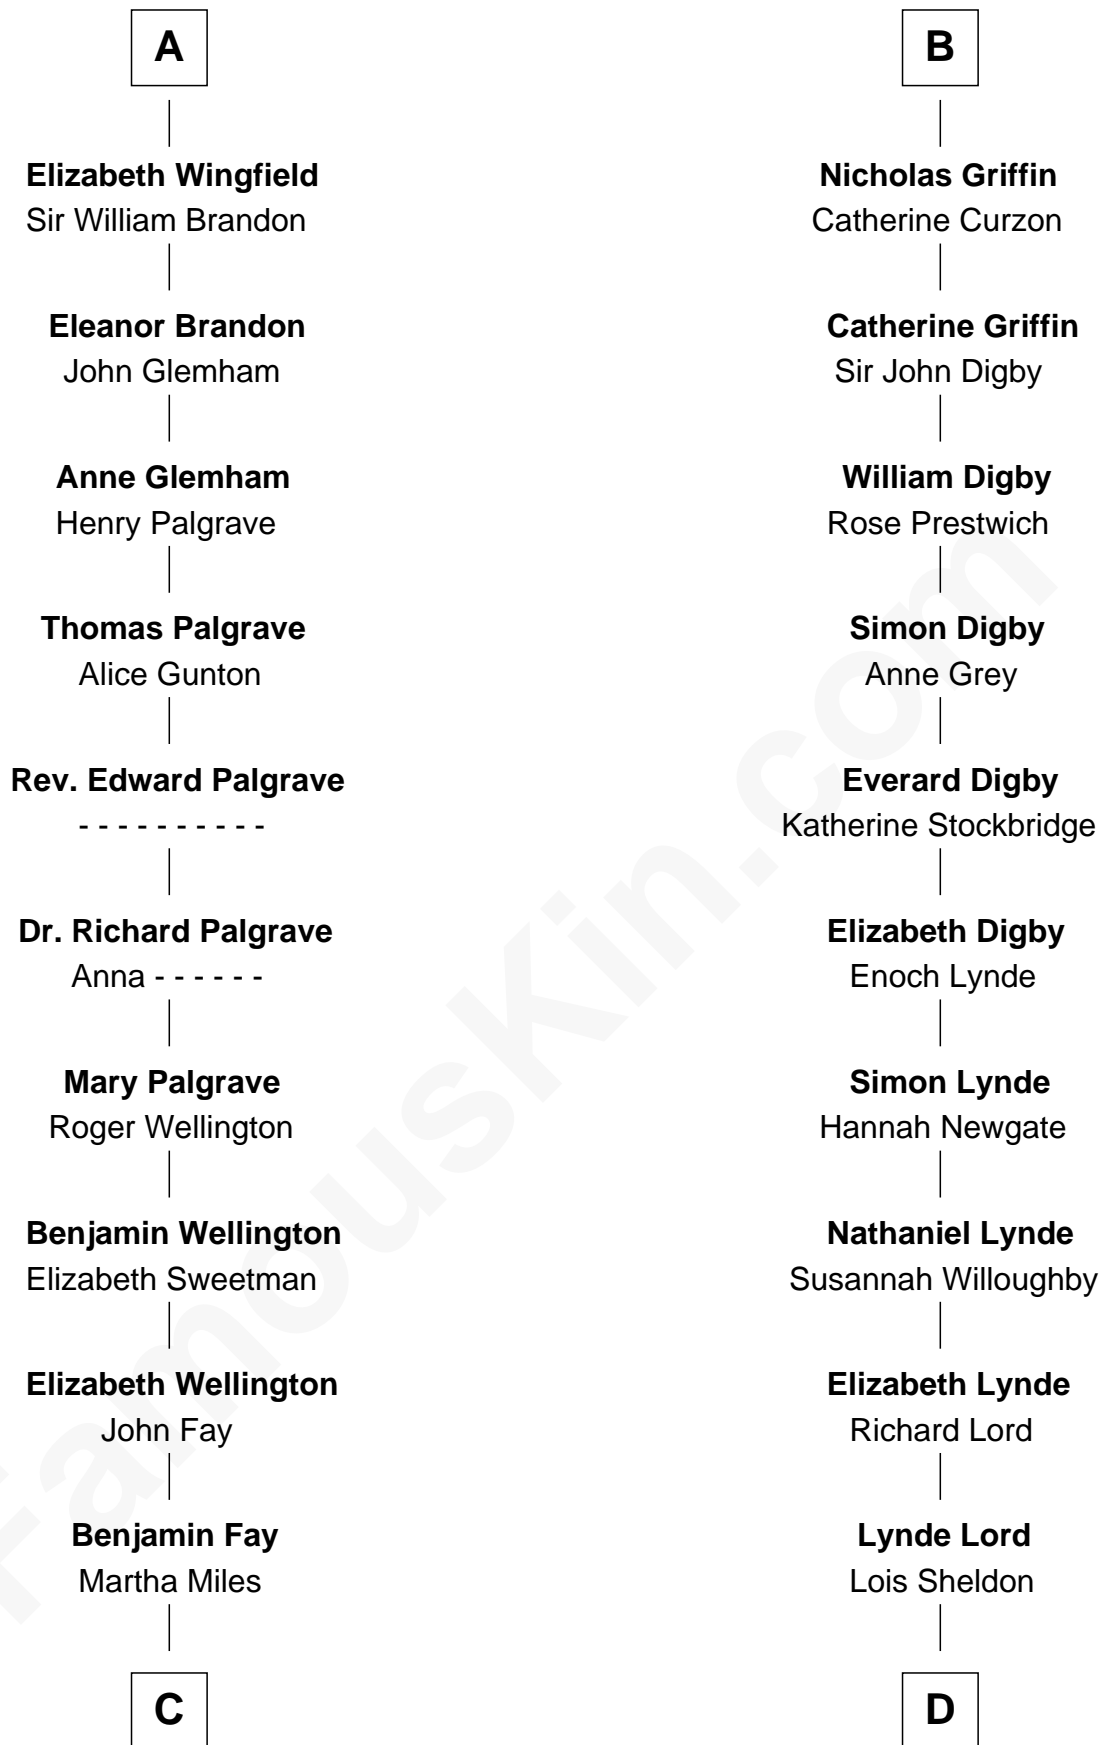

FamousKin.com

Relationship Chart of

Shubael D. Childs

Founder of S.D. Childs & Company

19th cousin 1 time removed of

J.P. Morgan

American Banker and Art Collector

C

Benjamin Fay
Beulah Stow

Beulah Fay
Josiah Childs

Shubael D. Childs
Founder of S.D. Childs & Company

D

Lynde Lord
Mary Lyman

Mary Sheldon Lord
John Pierpont

Juliet Pierpont
Junius Spencer Morgan

J.P. Morgan
American Banker and Art Collector