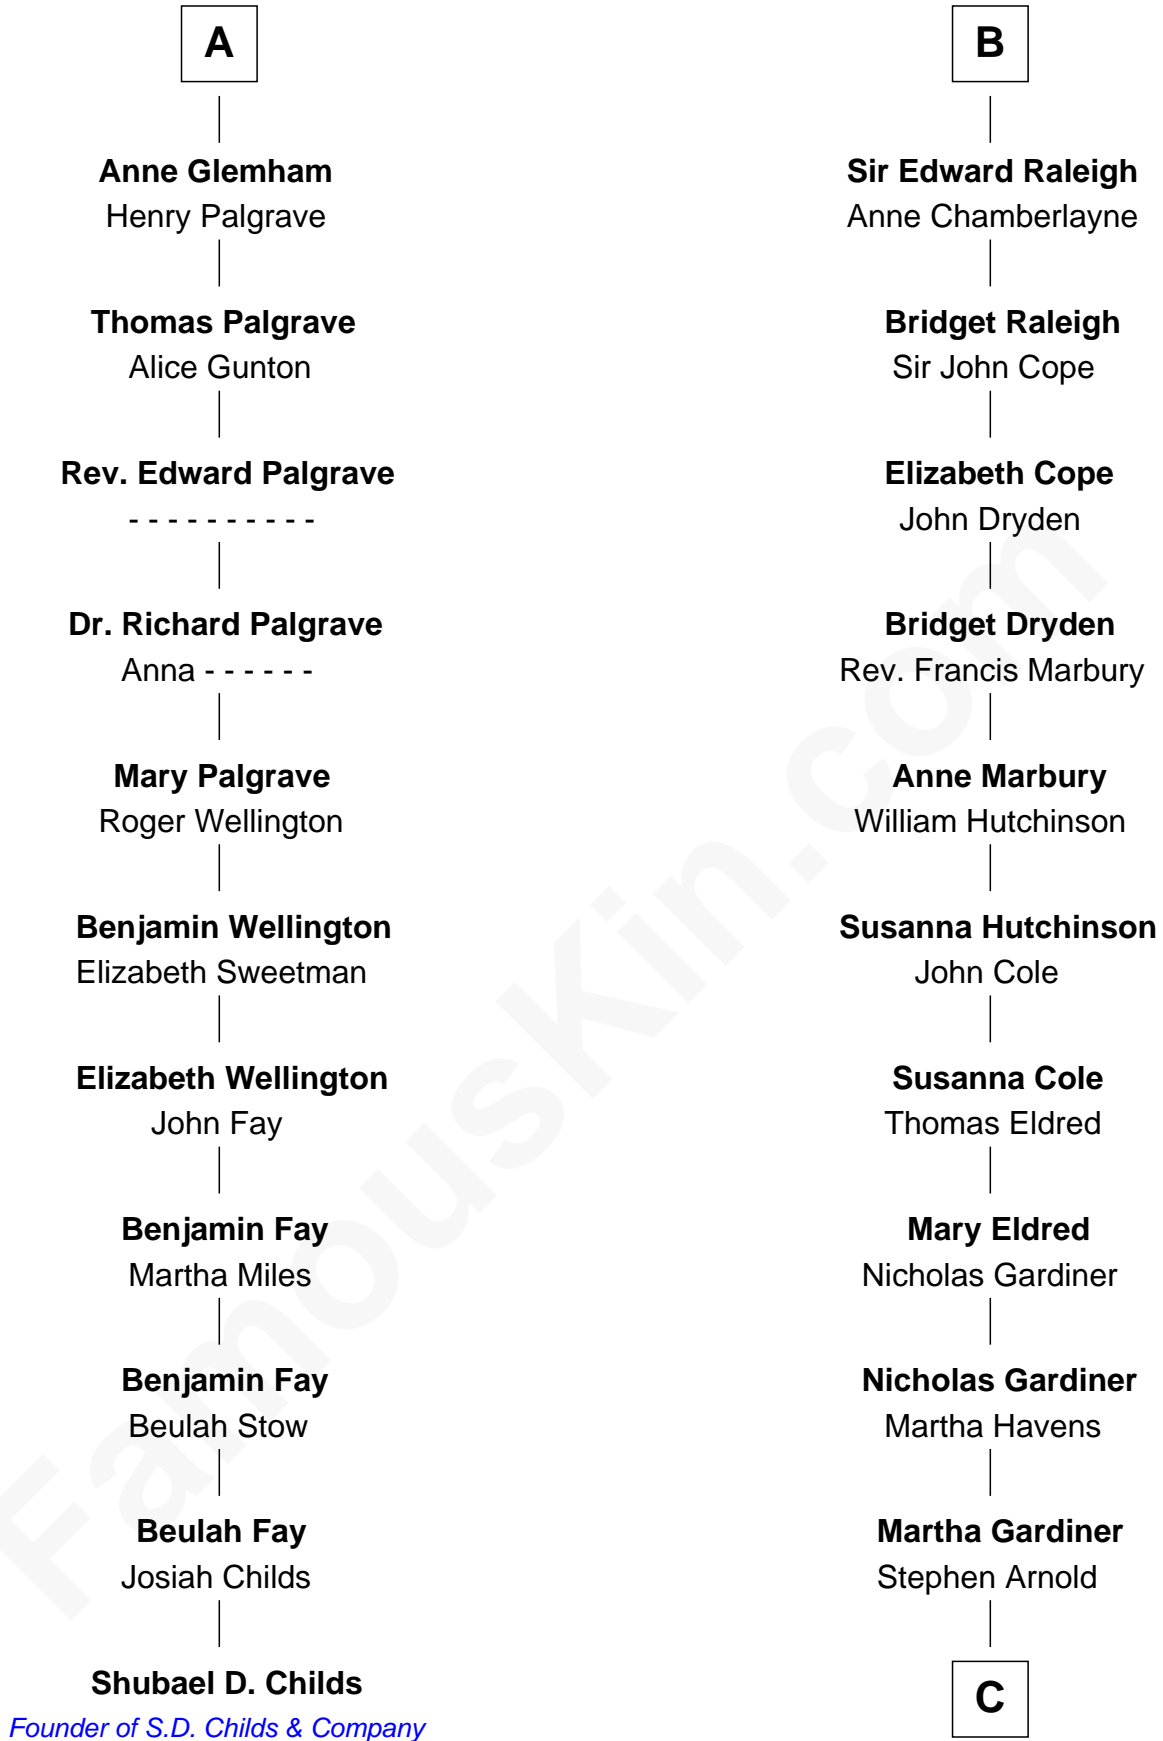

## Relationship Chart of

### Shubael D. Childs

*Founder of S.D. Childs & Company*

**17th cousin 2 times removed of**

**Stephen A. Douglas**

*Participated in Lincoln-Douglas Debates*

**C**

**Martha Arnold**  
Benajah Douglass

**Dr. Stephen Arnold Douglass**  
Sarah Fiske

**Stephen A. Douglas**  
*[The Lincoln-Douglas Debates](#)*

FamousKin.com