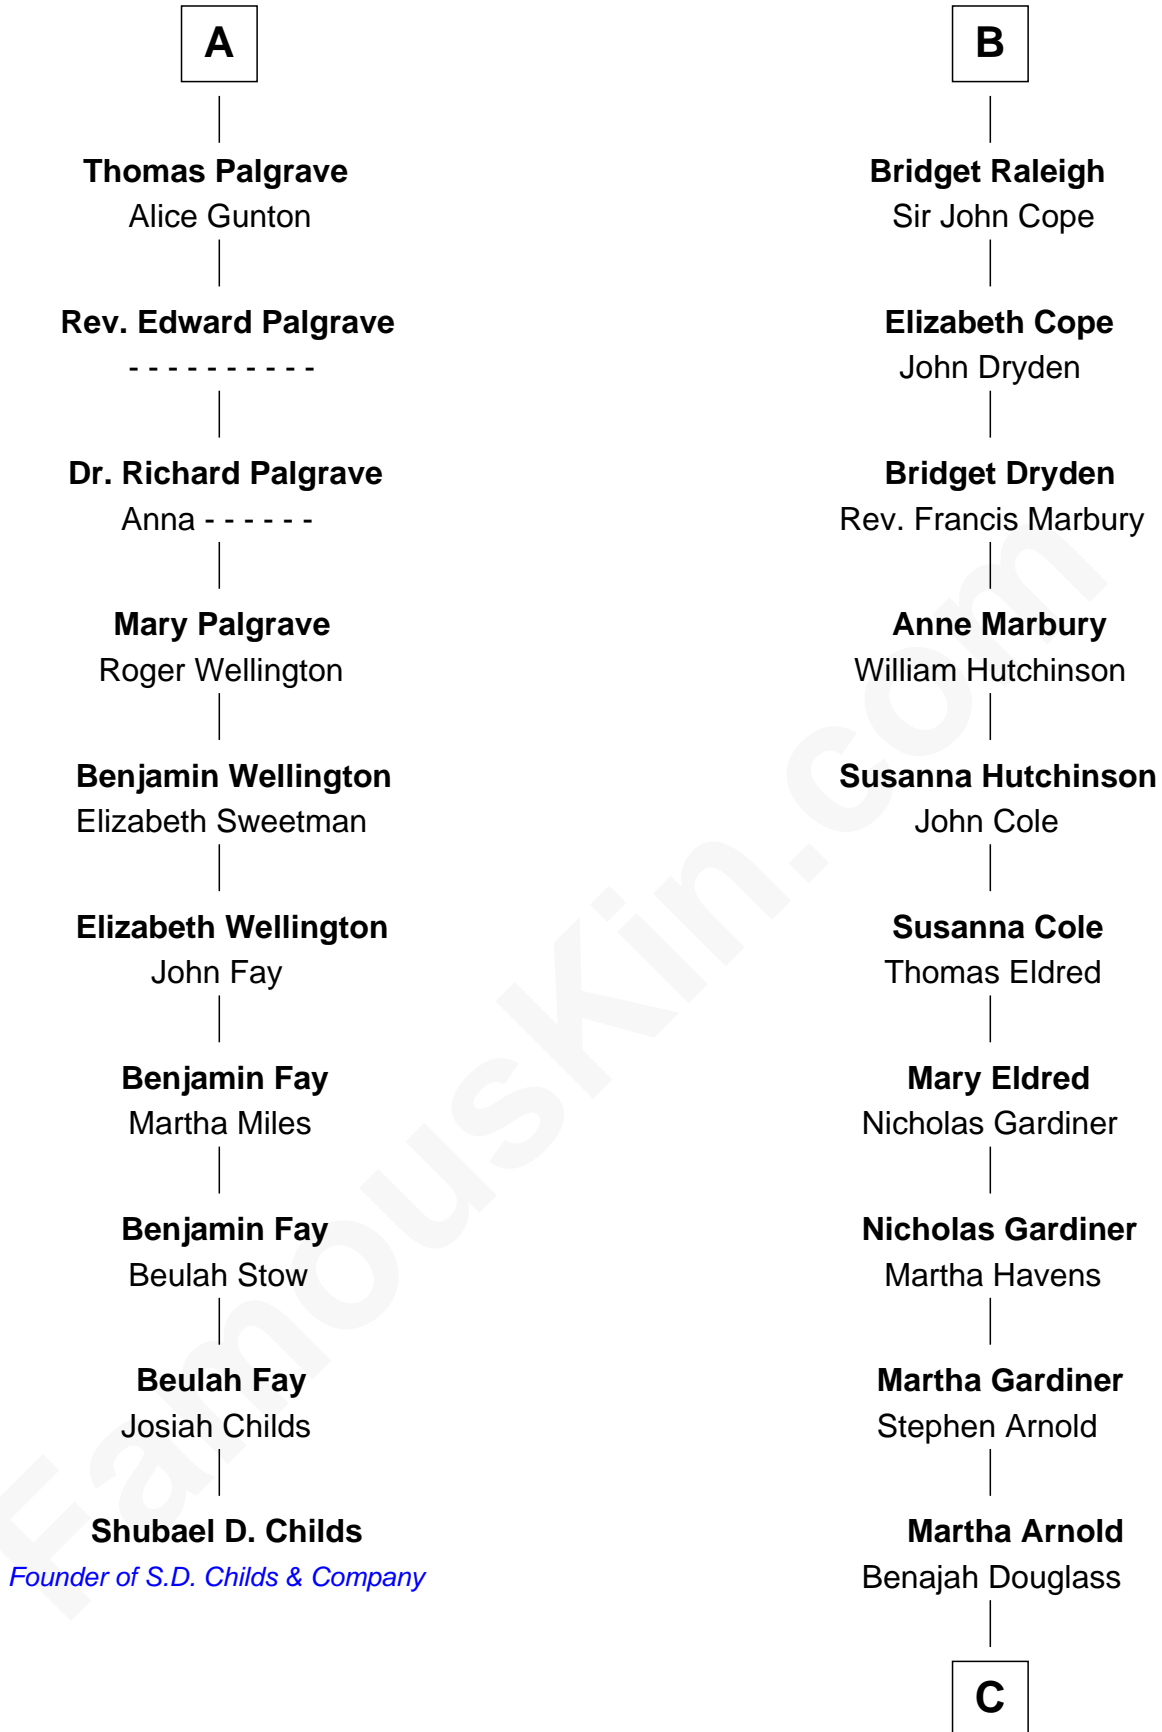

FamousKin.com

Relationship Chart of

Shubael D. Childs

Founder of S.D. Childs & Company

16th cousin 2 times removed of

Stephen A. Douglas

Participated in Lincoln-Douglas Debates

Edmund Fitzalan

Alice de Warenne

Richard Fitzalan
Eleanor Plantagenet

Sir Richard Fitzalan
Elizabeth de Bohun

Elizabeth Fitzalan
Sir Robert Goushill

Elizabeth Goushill
Sir Robert Wingfield

Elizabeth Wingfield
Sir William Brandon

Eleanor Brandon
John Glemham

Anne Glemham
Henry Palgrave

A

Mary Fitzalan
John le Strange

Ankaret le Strange
Sir Richard Talbot

Mary Talbot
Sir Thomas Greene

Sir Thomas Greene
Phillippa Ferrers

Elizabeth Greene
William Raleigh

Sir Edward Raleigh
Margaret Verney

Sir Edward Raleigh
Anne Chamberlayne

B

C

Dr. Stephen Arnold Douglass

Sarah Fiske

Stephen A. Douglas

The Lincoln-Douglas Debates