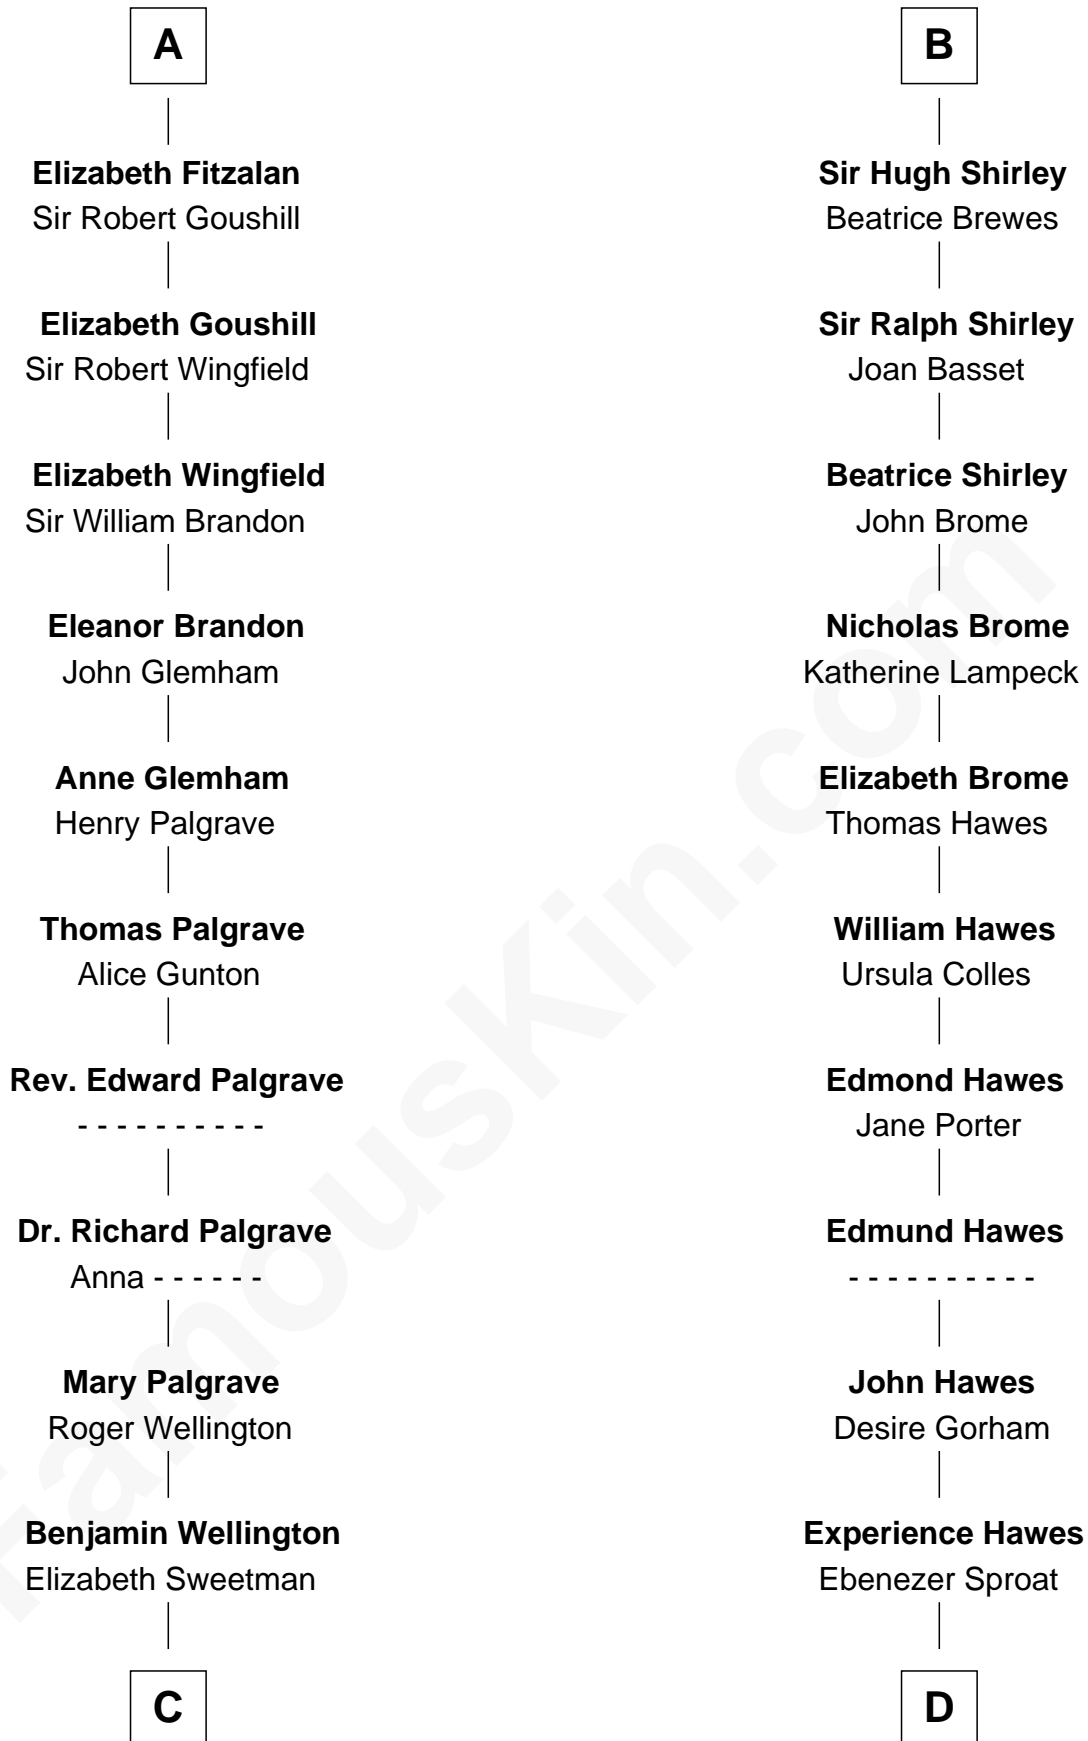

FamousKin.com

Relationship Chart of

Shubael D. Childs

Founder of S.D. Childs & Company

20th cousin 1 time removed of

Henry Hastings Sibley

1st Governor of Minnesota

C

Elizabeth Wellington

John Fay

Benjamin Fay

Martha Miles

Benjamin Fay

Beulah Stow

Beulah Fay

Josiah Childs