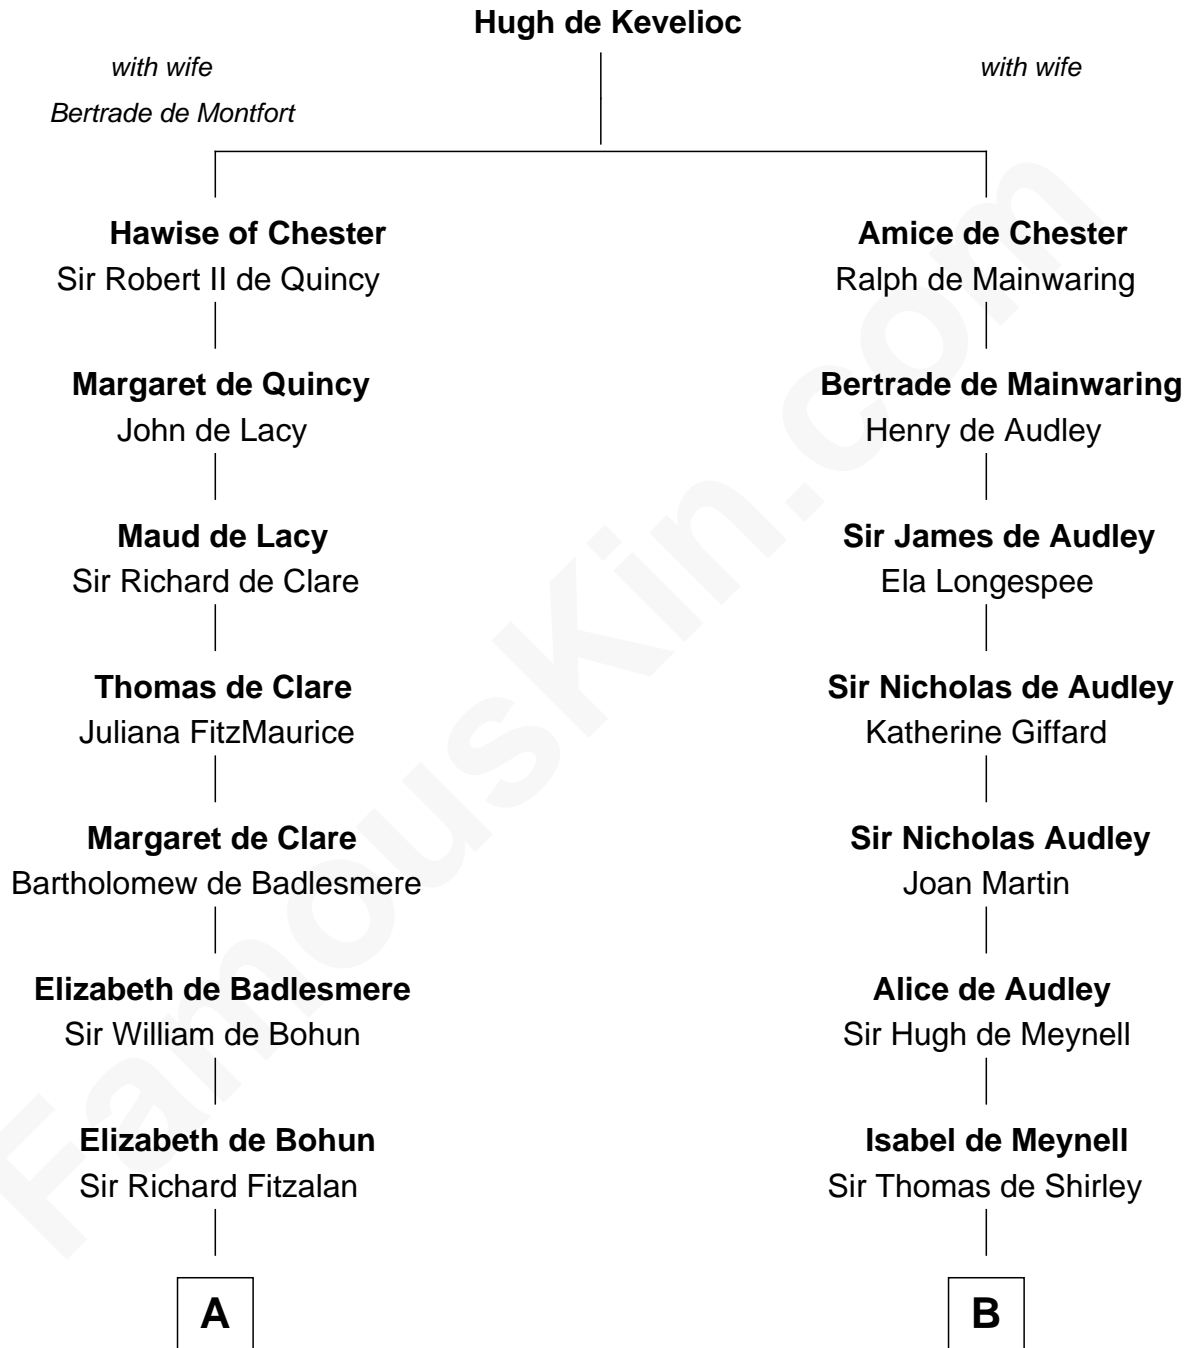

FamousKin.com

Relationship Chart of

Shubael D. Childs

Founder of S.D. Childs & Company

20th cousin 1 time removed of

Henry Hastings Sibley

1st Governor of Minnesota

C

Elizabeth Wellington

John Fay

Benjamin Fay

Martha Miles

Benjamin Fay

Beulah Stow

Beulah Fay

Josiah Childs