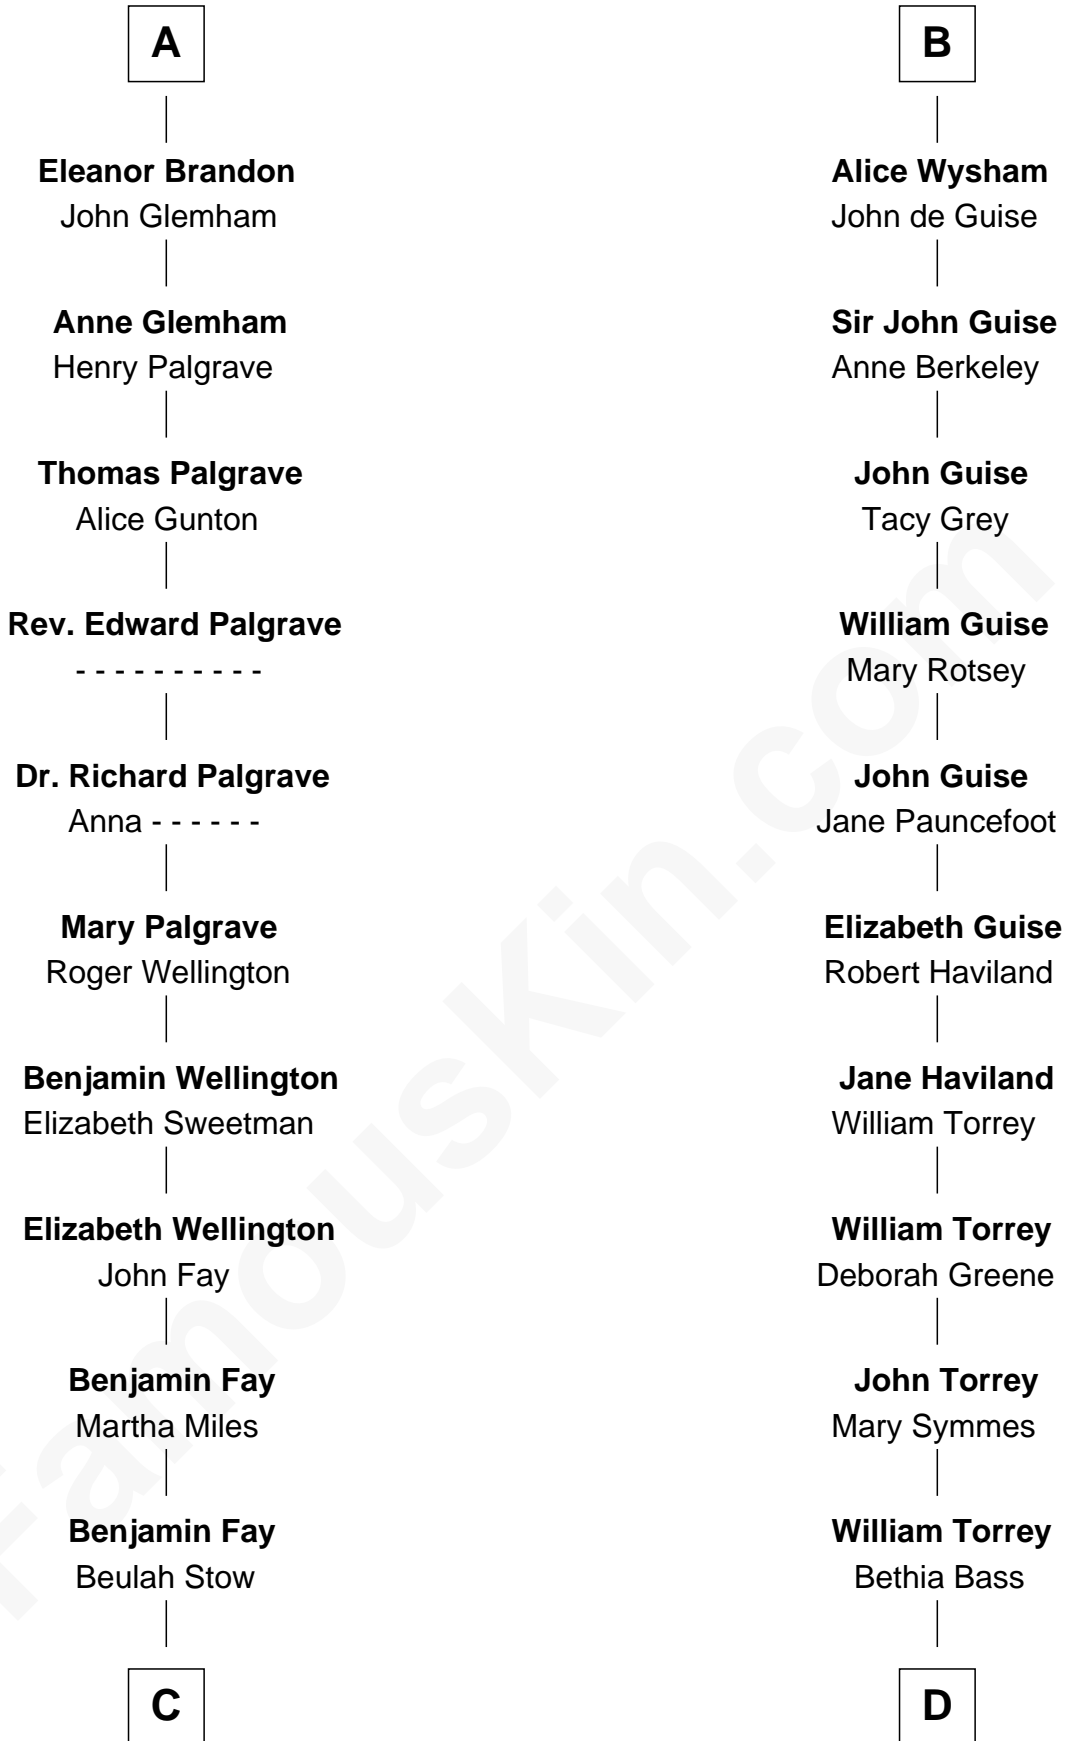

## Relationship Chart of

### Shubael D. Childs

*Founder of S.D. Childs & Company*

18th cousin 1 time removed of

**John Torrey**

*Co-founder, NY Academy of Science*

**Sir Humphrey de Bohun**

Eleanor de Braiose

**C**

**Beulah Fay**  
Josiah Childs

**Shubael D. Childs**  
*Founder of S.D. Childs & Company*

**D**

**John Torrey**  
Susanna Bowditch

**William Torrey**  
Margaret Nichols

**John Torrey**  
*Co-founder, NY Academy of Science*