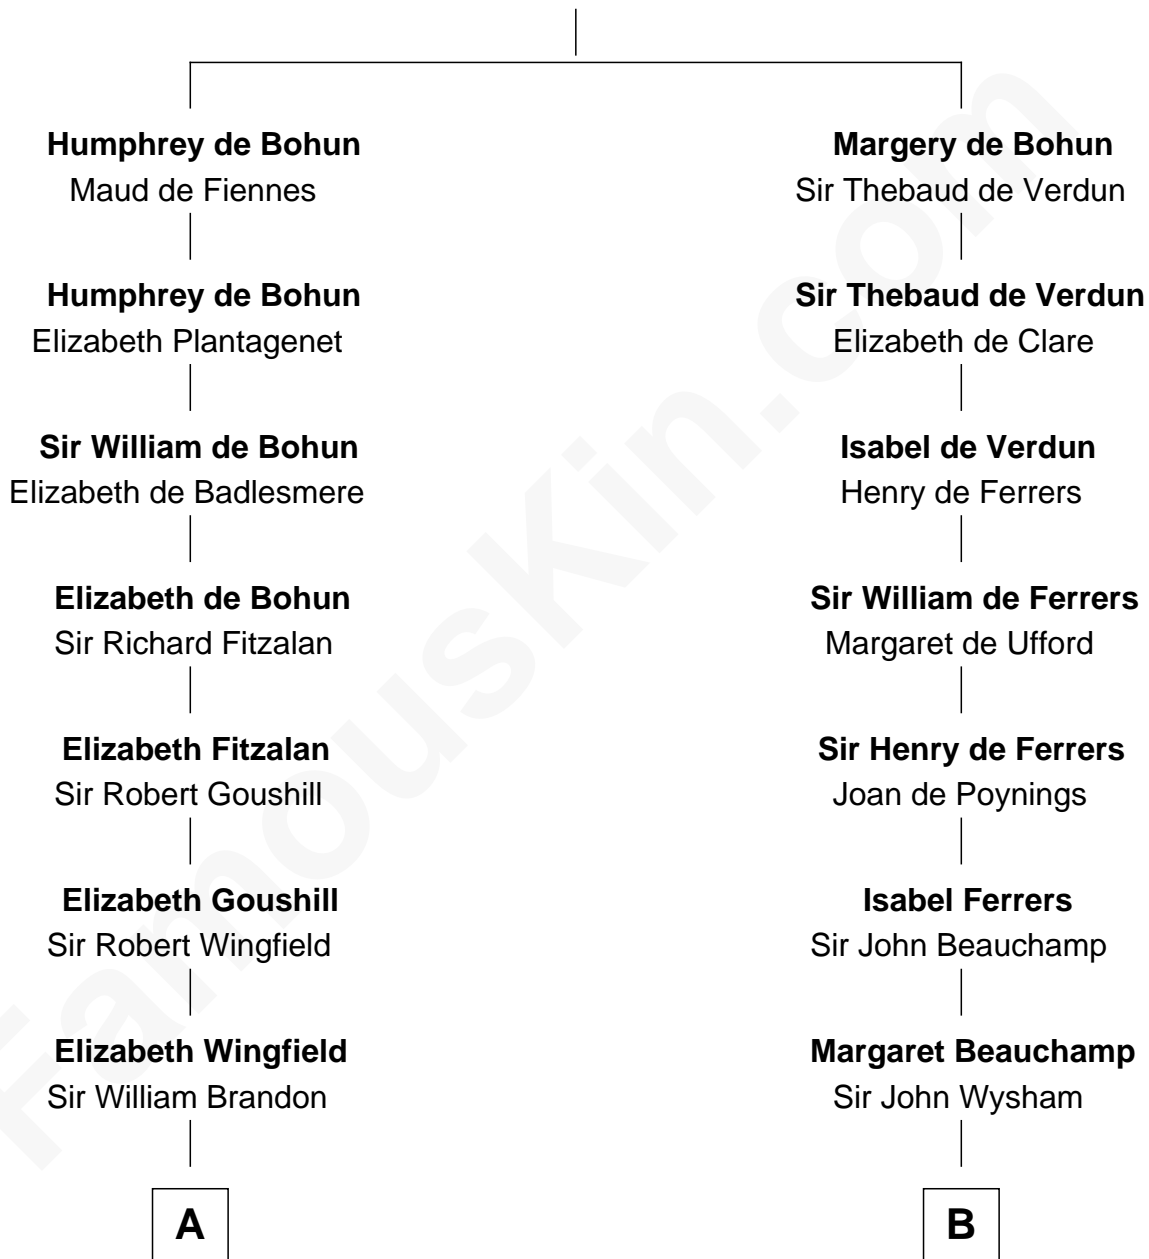

## Relationship Chart of

### Shubael D. Childs

*Founder of S.D. Childs & Company*

18th cousin 1 time removed of

**John Torrey**

*Co-founder, NY Academy of Science*

**Sir Humphrey de Bohun**

Eleanor de Braiose

**C**

**Beulah Fay**  
Josiah Childs

**Shubael D. Childs**  
*Founder of S.D. Childs & Company*

**D**

**John Torrey**  
Susanna Bowditch

**William Torrey**  
Margaret Nichols

**John Torrey**  
*Co-founder, NY Academy of Science*