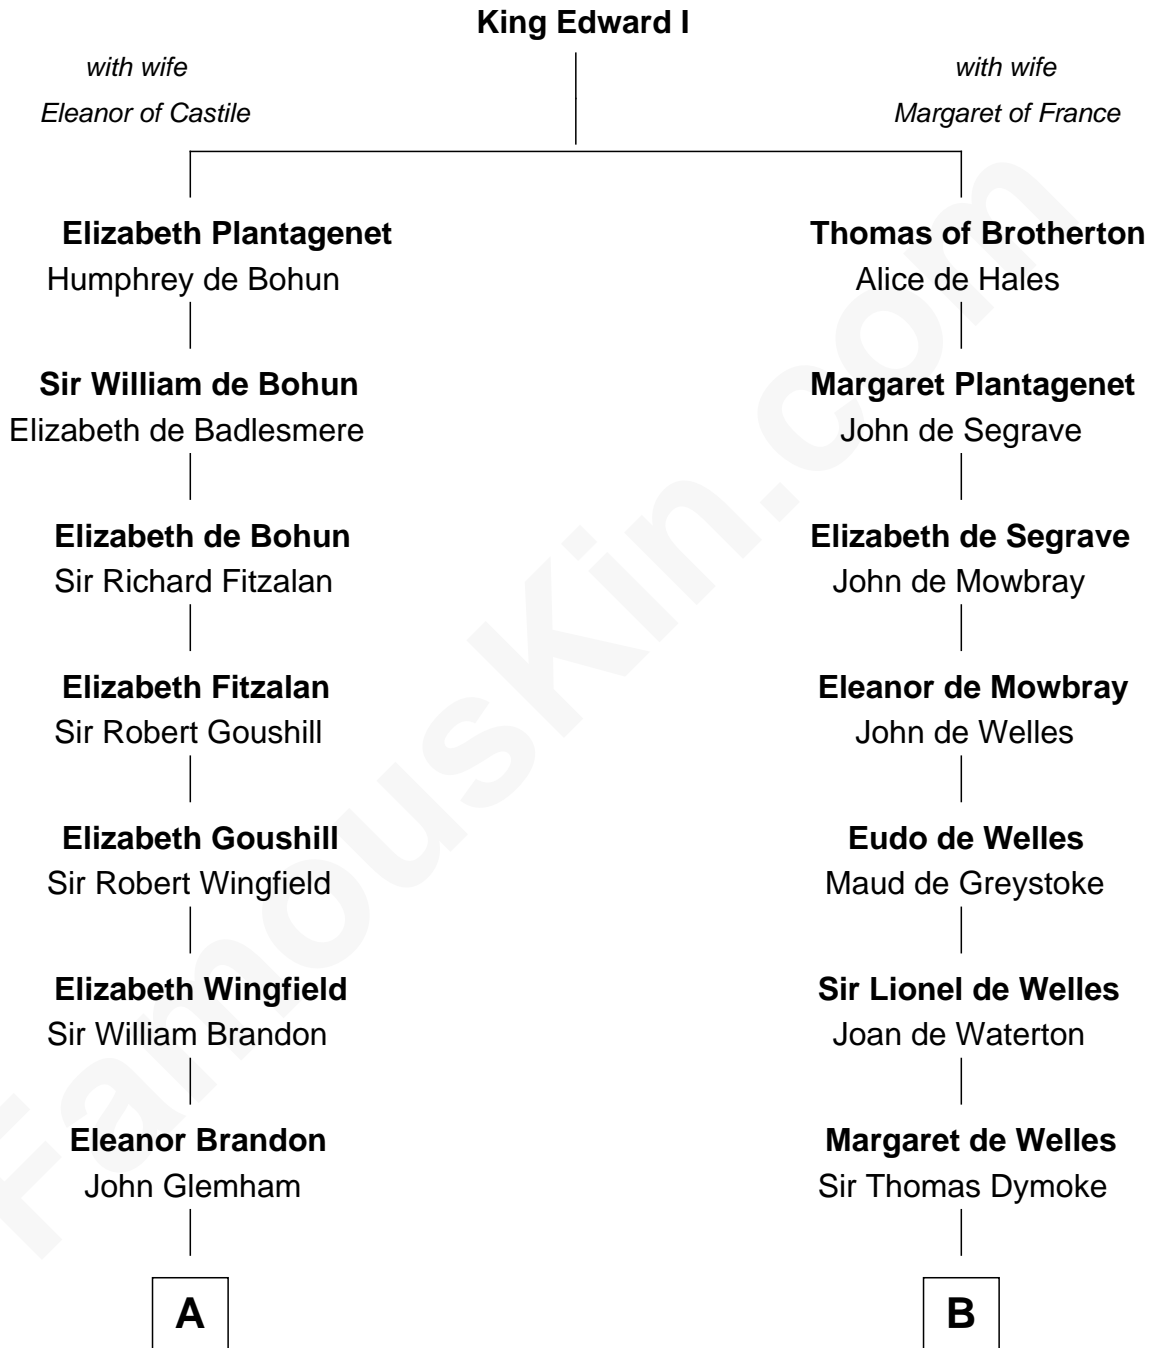

## Relationship Chart of

### Shubael D. Childs

*Founder of S.D. Childs & Company*

**17th cousin 3 times removed of**

**John Fremont Hill**

*45th Governor of Maine*

**C**

**Miriam Fernald**

William Leighton

**Andrew Pepperrell Leighton**

Sarah Catherine Odiorne

**Miriam Leighton**

William Hill

**John Fremont Hill**

*45th Governor of Maine*

FamousKin.com