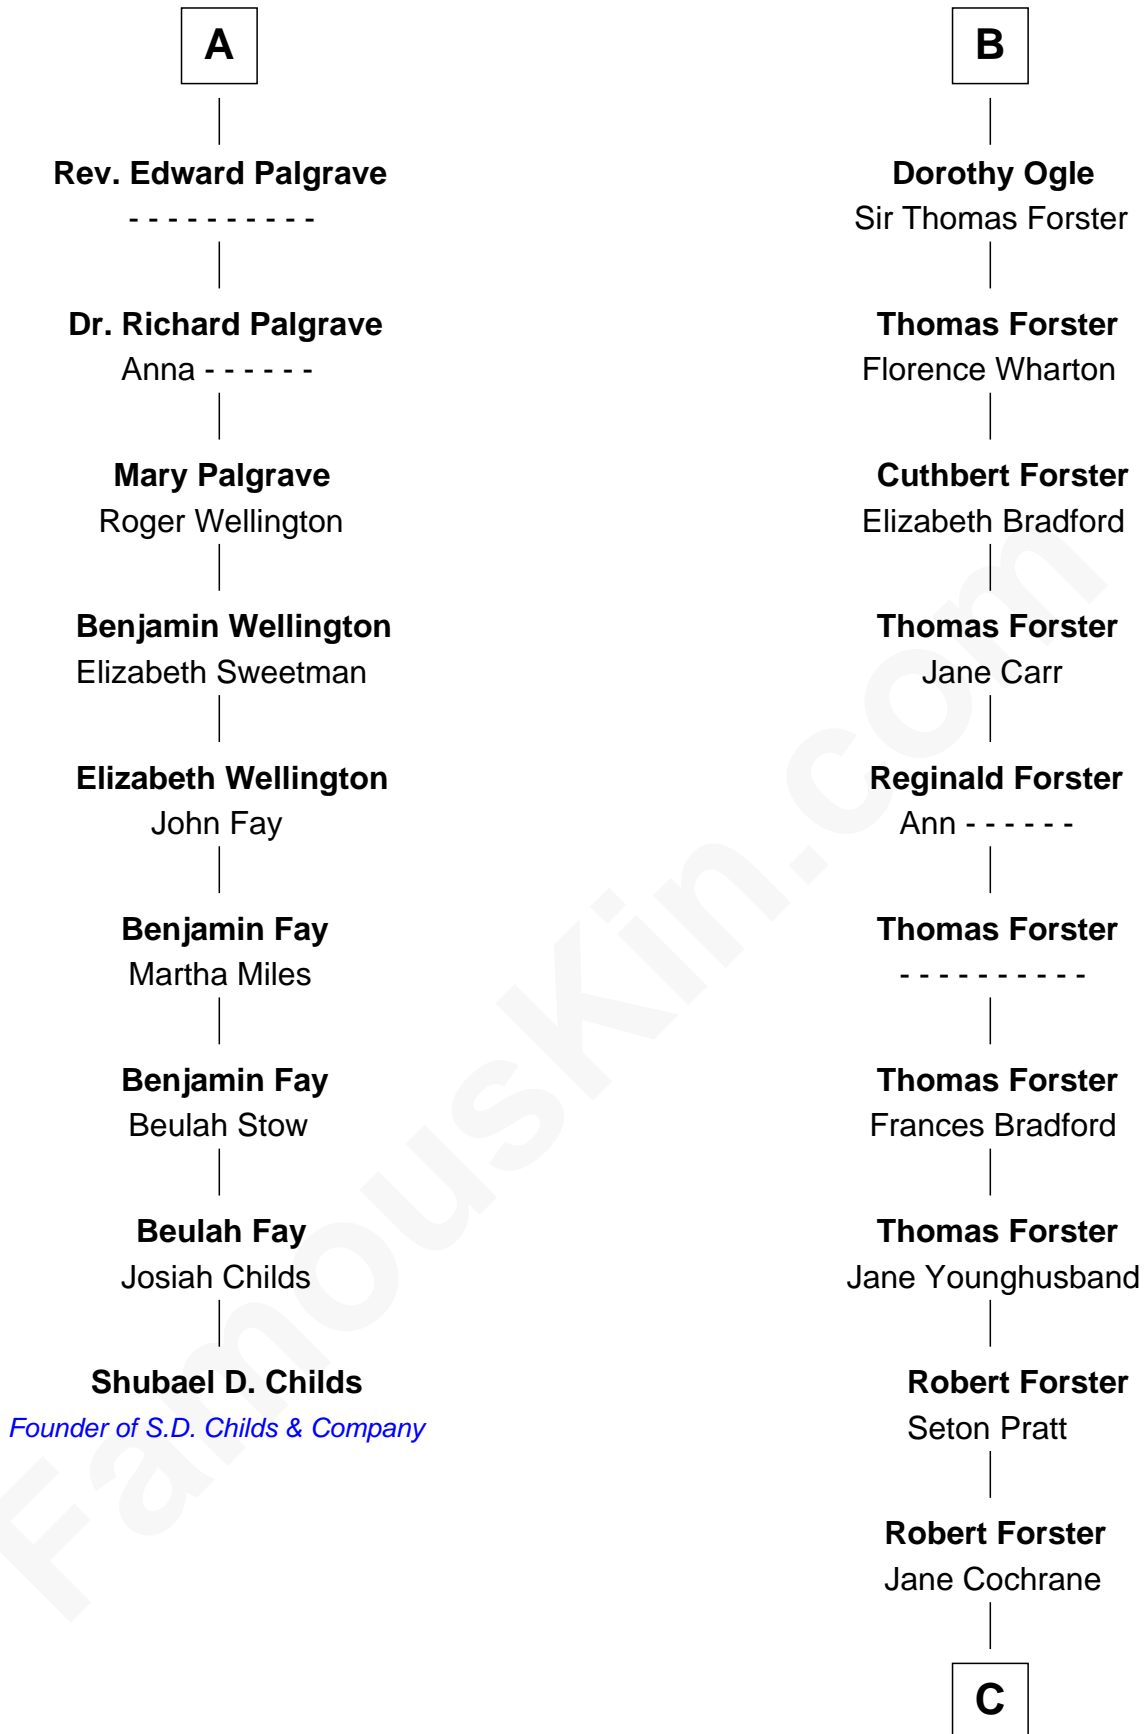

FamousKin.com

Relationship Chart of

Shubael D. Childs

Founder of S.D. Childs & Company

15th cousin 5 times removed of

Brian Forster

TV Actor

Elizabeth de Badlesmere

Elizabeth Goushill
Sir Robert Wingfield

Elizabeth Mortimer
Sir Henry Percy

Elizabeth Wingfield
Sir William Brandon

Sir Henry Percy
Eleanor Neville

Eleanor Brandon
John Glemham

Sir Henry Percy
Eleanor Poynings

Anne Glemham
Henry Palgrave

Margaret Percy
Sir William Gascoigne

Thomas Palgrave
Alice Gunton

Margaret Gascoigne
Ralph Ogle

A

B

C

Lt-Col. Frederic Blanco Forster
Marian Jennette Sophia De Carteret