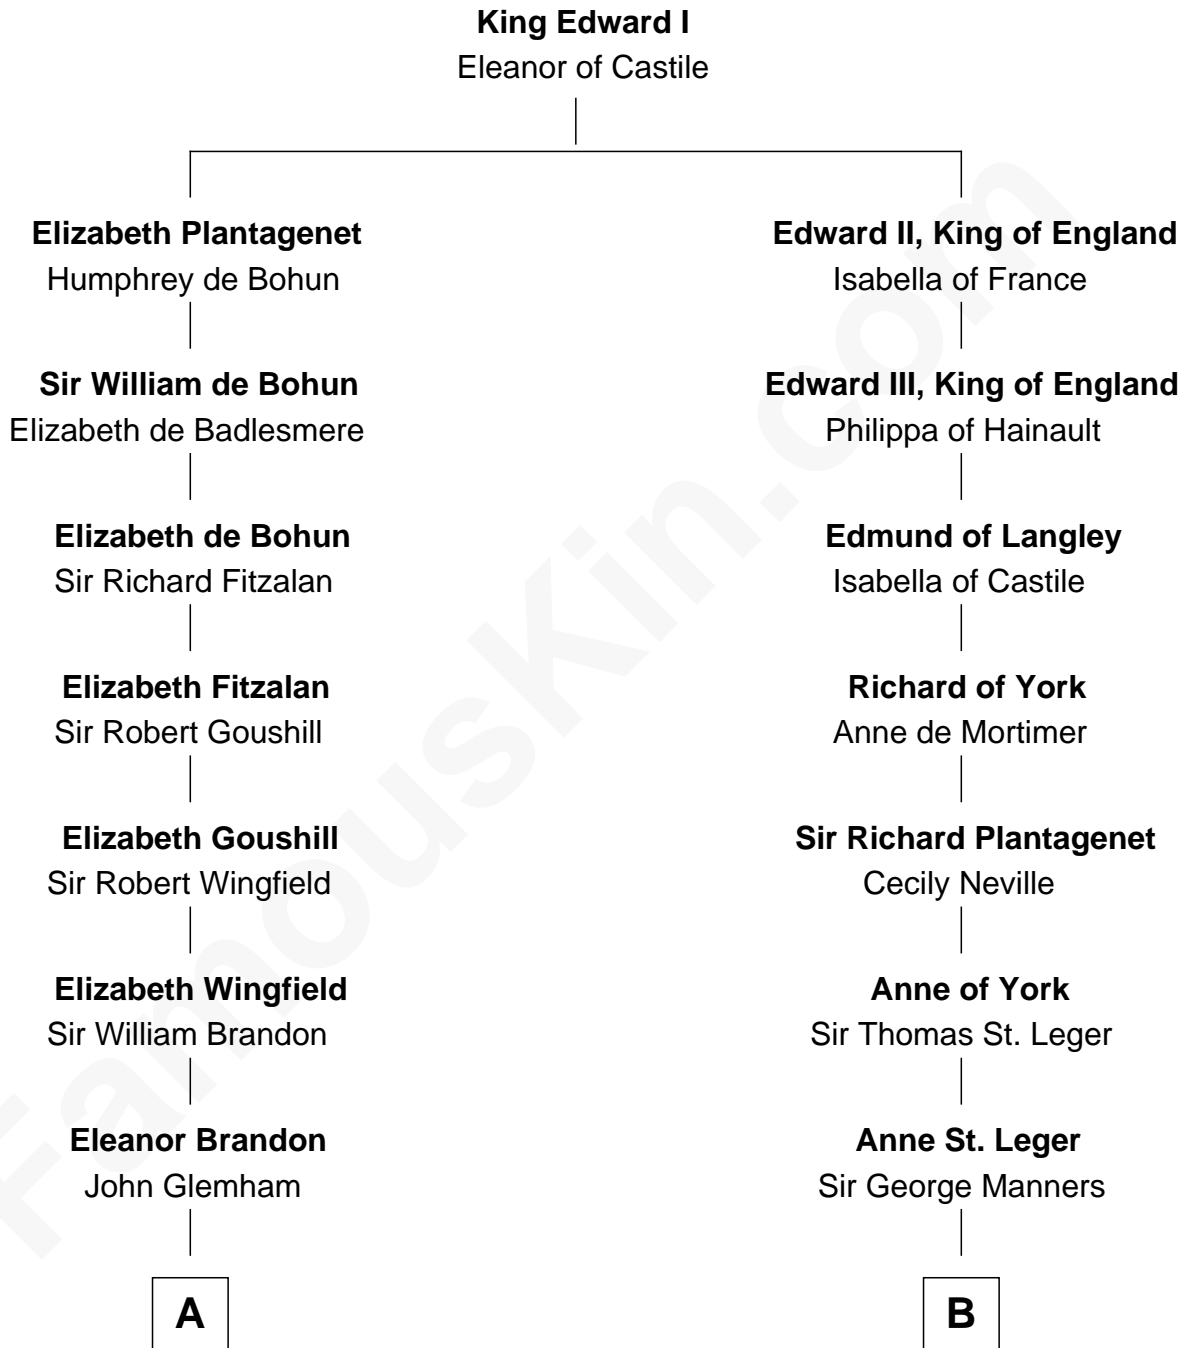

FamousKin.com

Relationship Chart of

Shubael D. Childs

Founder of S.D. Childs & Company

17th cousin 2 times removed of

Peter Forster

TV and Movie Actor

C

Lt-Col. Frederic Blanco Forster
Marian Jennette Sophia De Carteret

Frederic Percy Cochrane Forster
Alice Mary Biggs

Peter Forster
TV and Movie Actor

FamousKin.com