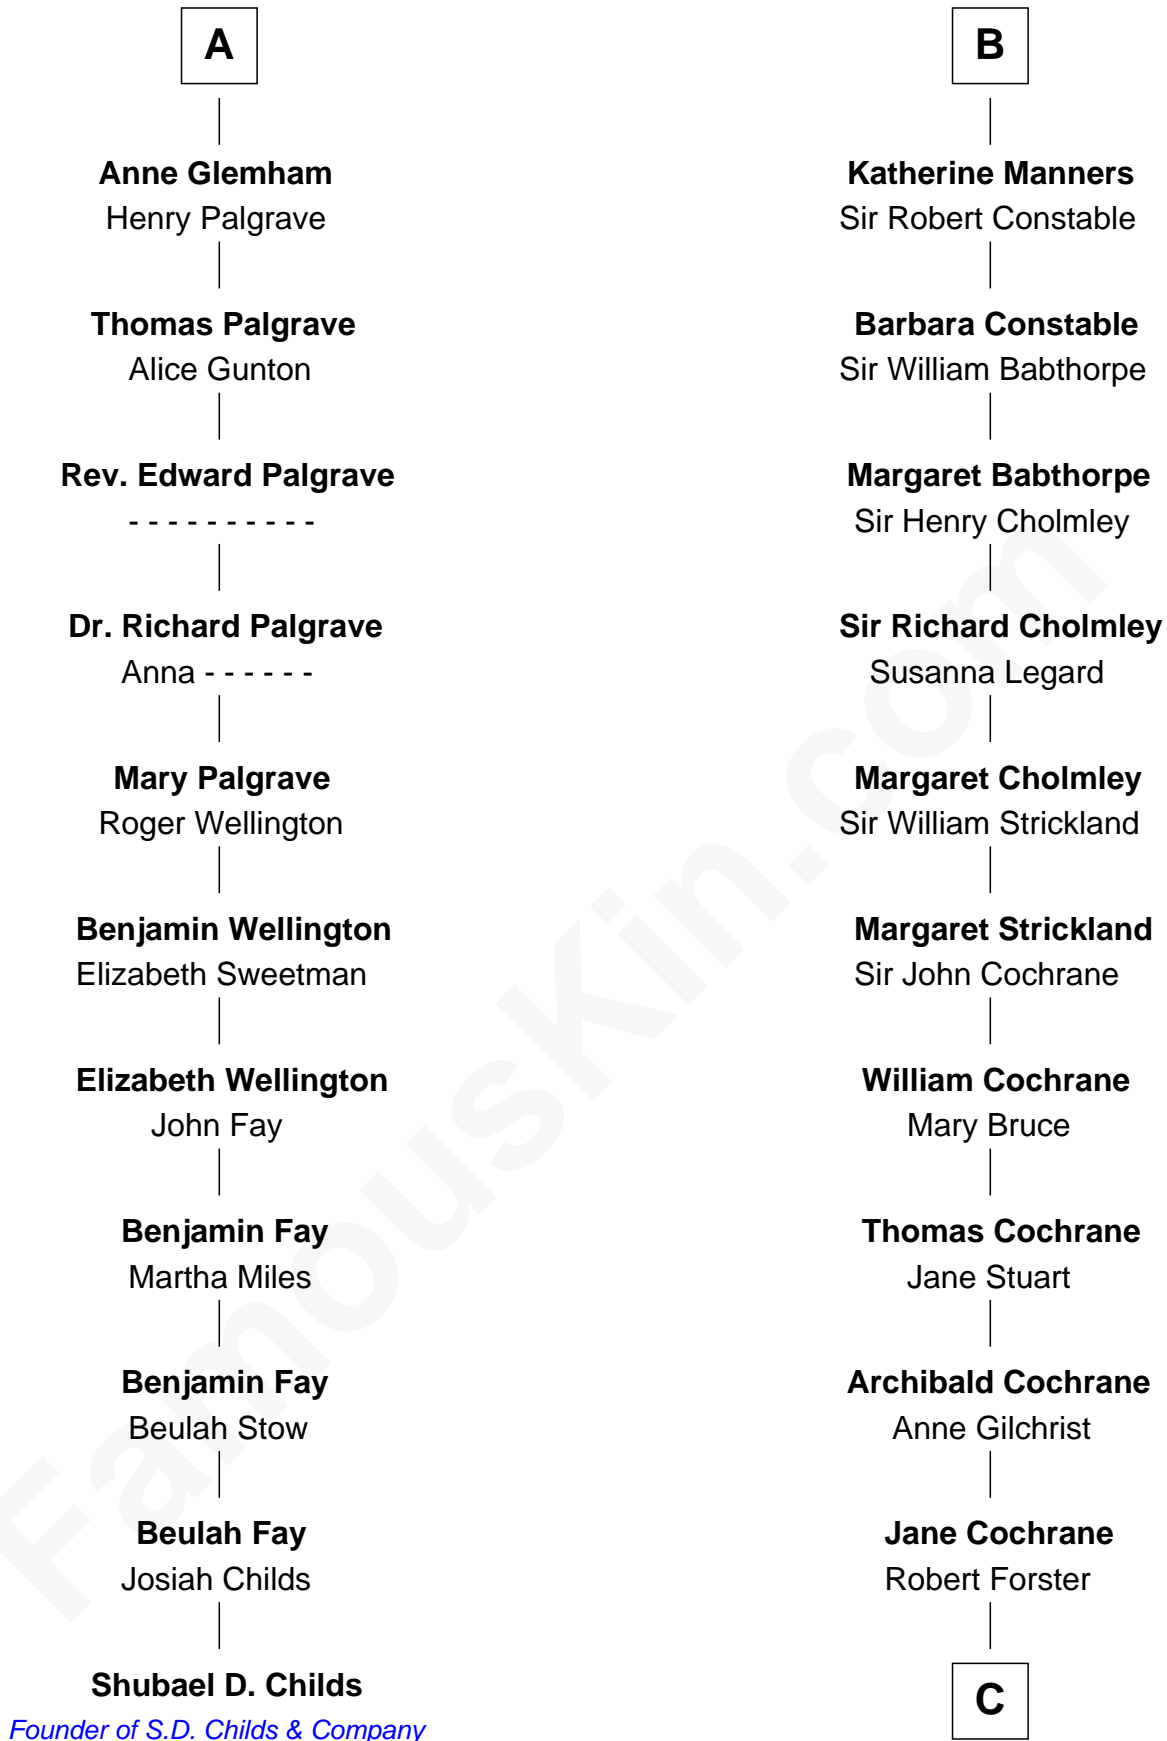

FamousKin.com

Relationship Chart of

Shubael D. Childs

Founder of S.D. Childs & Company

17th cousin 2 times removed of

Peter Forster

TV and Movie Actor

C

Lt-Col. Frederic Blanco Forster
Marian Jennette Sophia De Carteret

Frederic Percy Cochrane Forster
Alice Mary Biggs

Peter Forster
TV and Movie Actor

FamousKin.com