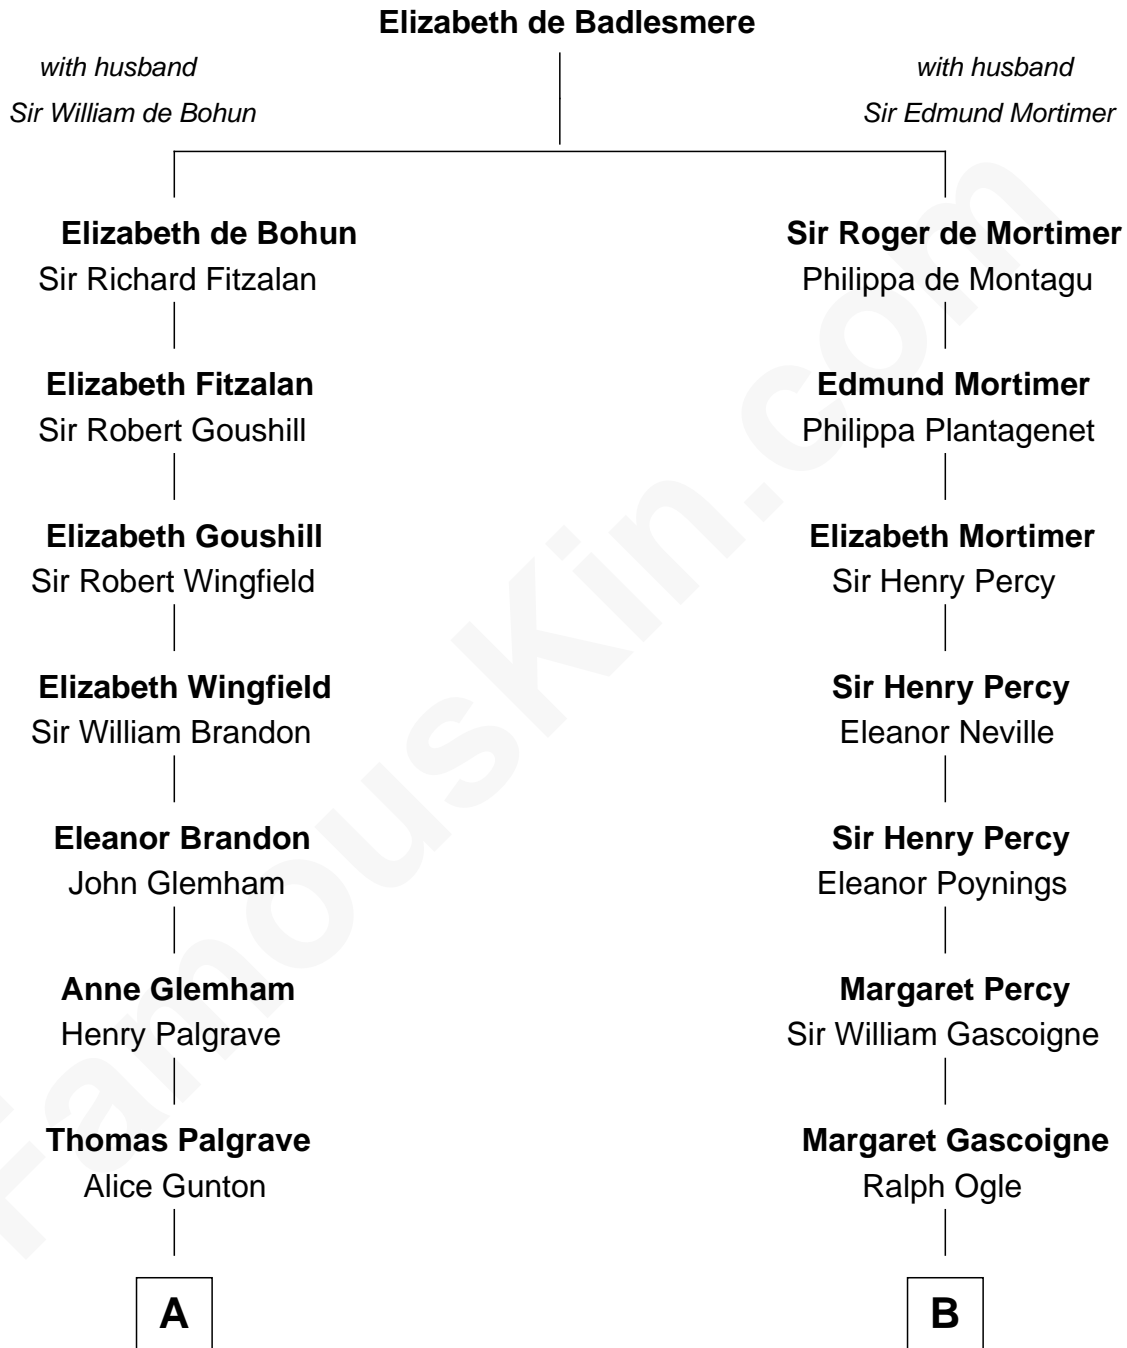

FamousKin.com

Relationship Chart of

Shubael D. Childs

Founder of S.D. Childs & Company

15th cousin 4 times removed of

Peter Forster

TV and Movie Actor

C

Lt-Col. Frederic Blanco Forster
Marian Jennette Sophia De Carteret

Frederic Percy Cochrane Forster
Alice Mary Biggs

Peter Forster
TV and Movie Actor

FamousKin.com