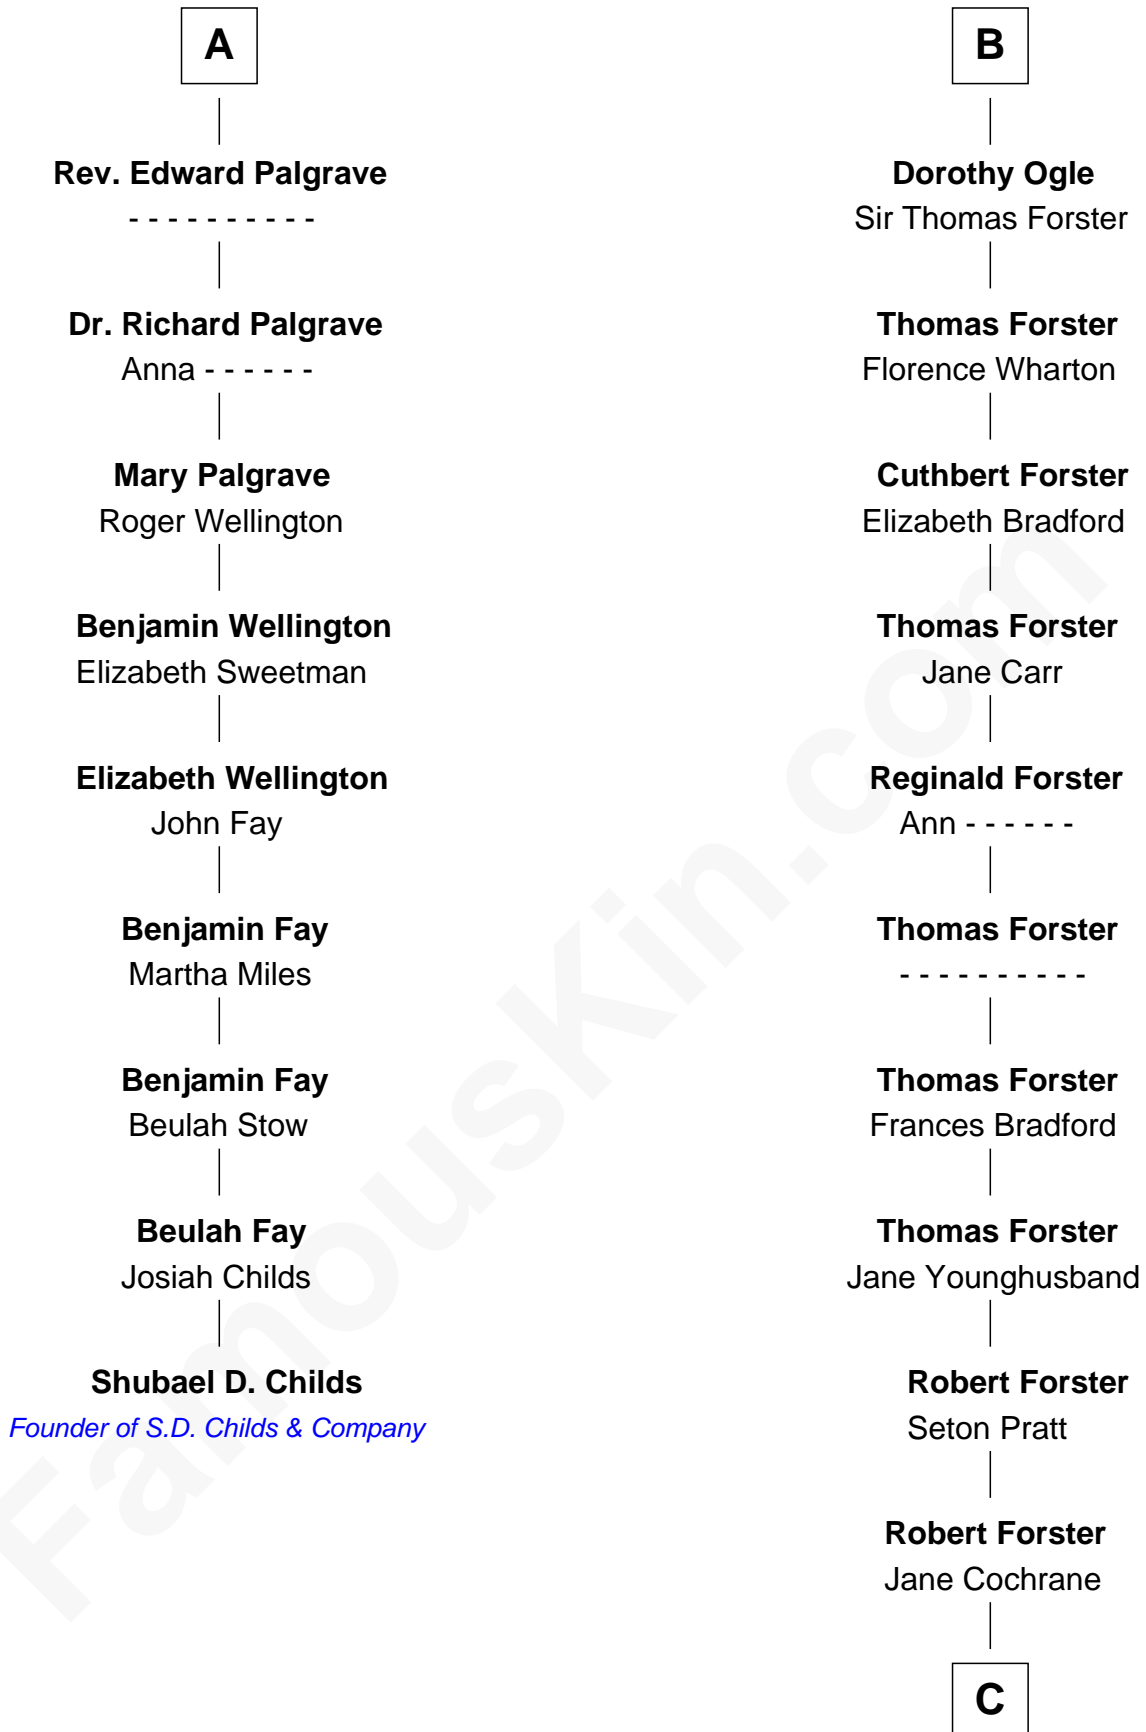

FamousKin.com

Relationship Chart of

Shubael D. Childs

Founder of S.D. Childs & Company

15th cousin 4 times removed of

Peter Forster

TV and Movie Actor

C

Lt-Col. Frederic Blanco Forster
Marian Jennette Sophia De Carteret

Frederic Percy Cochrane Forster
Alice Mary Biggs

Peter Forster
TV and Movie Actor

FamousKin.com