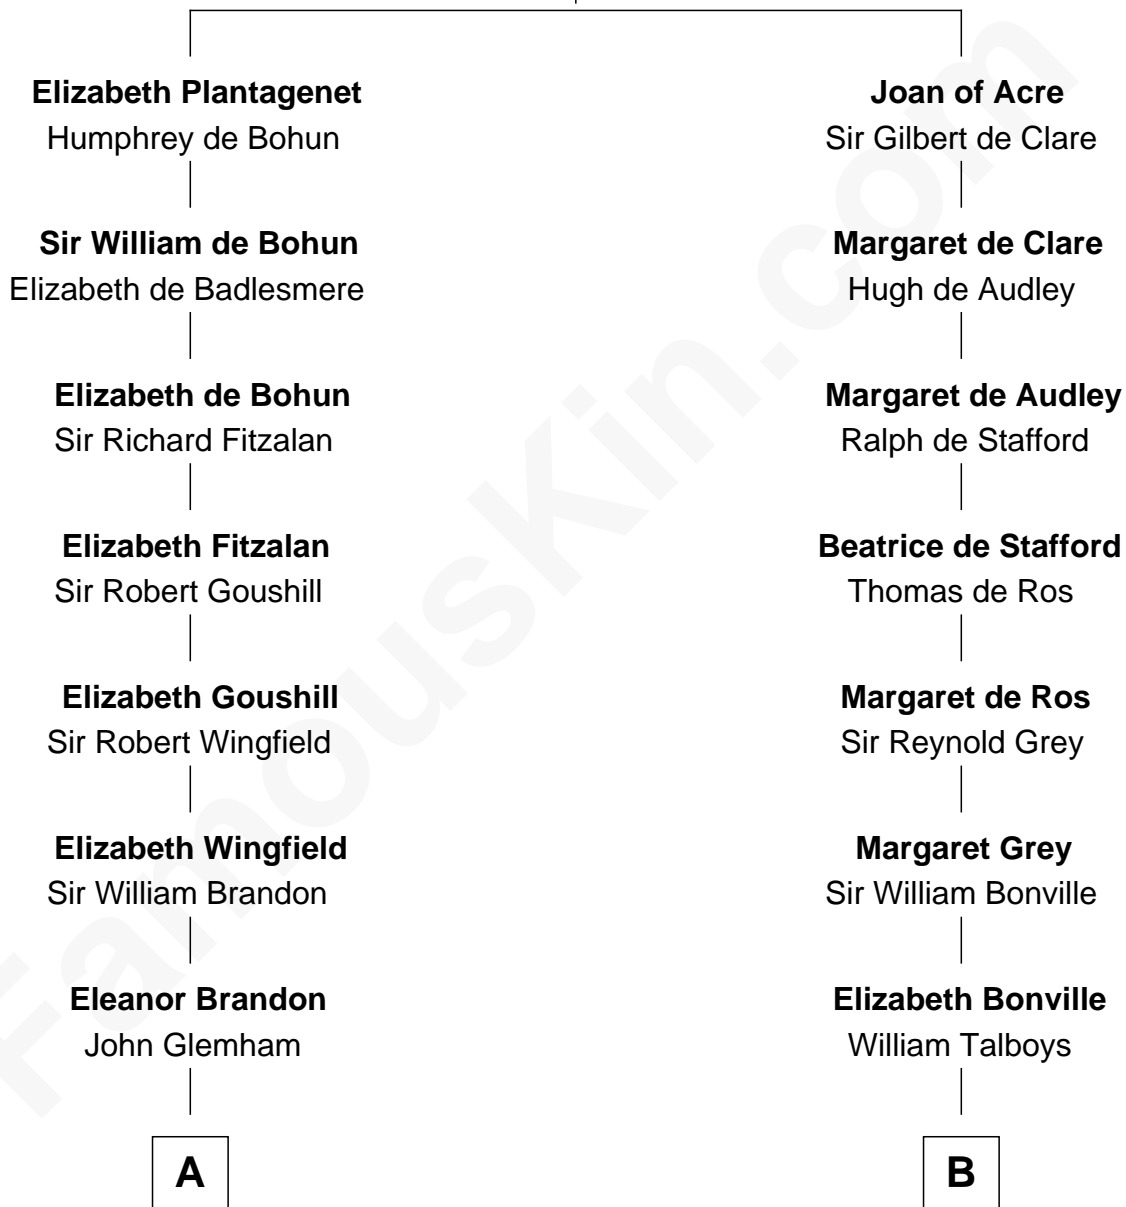

FamousKin.com

Relationship Chart of

Shubael D. Childs

Founder of S.D. Childs & Company

17th cousin 4 times removed of

Katharine Hepburn

Movie Actress

King Edward I
Eleanor of Castile