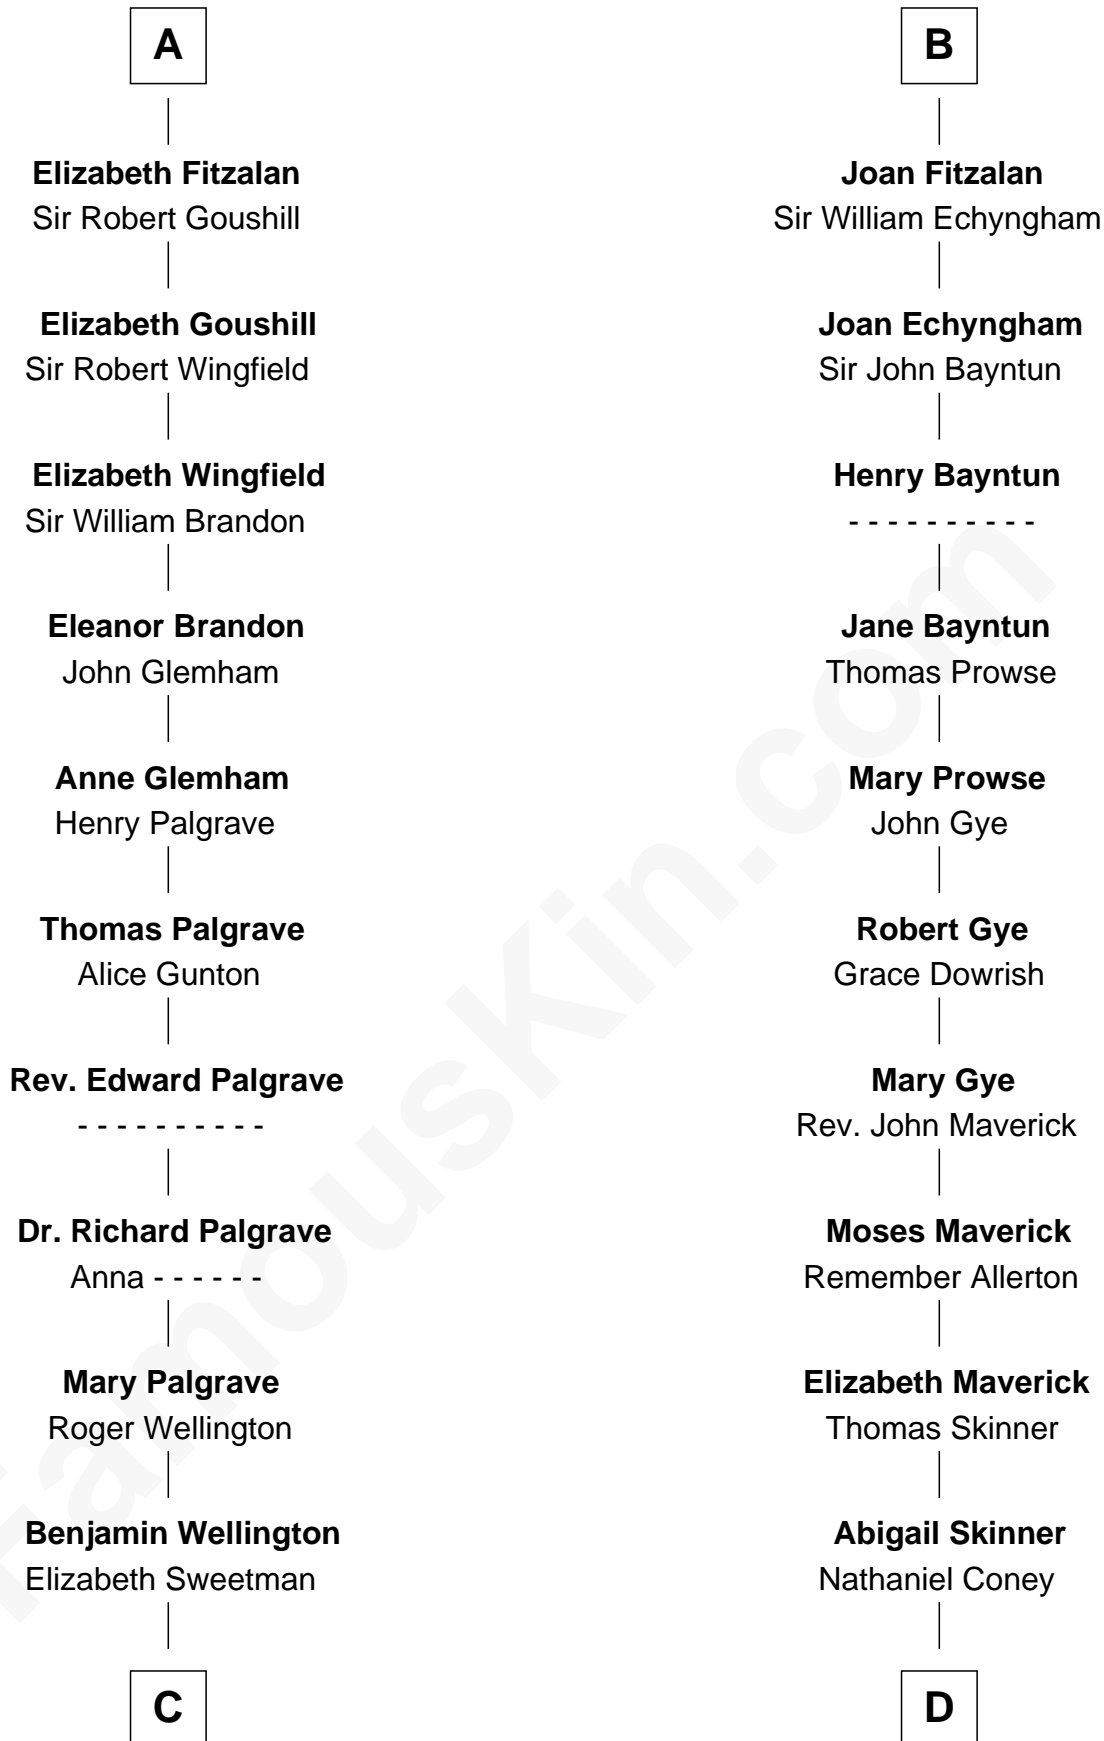

## Relationship Chart of

### Shubael D. Childs

*Founder of S.D. Childs & Company*

20th cousin 1 time removed of

**Samuel Cony**

*31st Governor of Maine*

**C**

**Elizabeth Wellington**

John Fay

**Benjamin Fay**

Martha Miles

**Benjamin Fay**

Beulah Stow

**Beulah Fay**

Josiah Childs

**Shubael D. Childs**

*Founder of S.D. Childs & Company*

**D**

**Samuel Coney**

Rebecca Guild

**Samuel Coney**

Susanna Johnson

**Samuel Coney**

Susan Bowdoin Coney

**Samuel Coney**