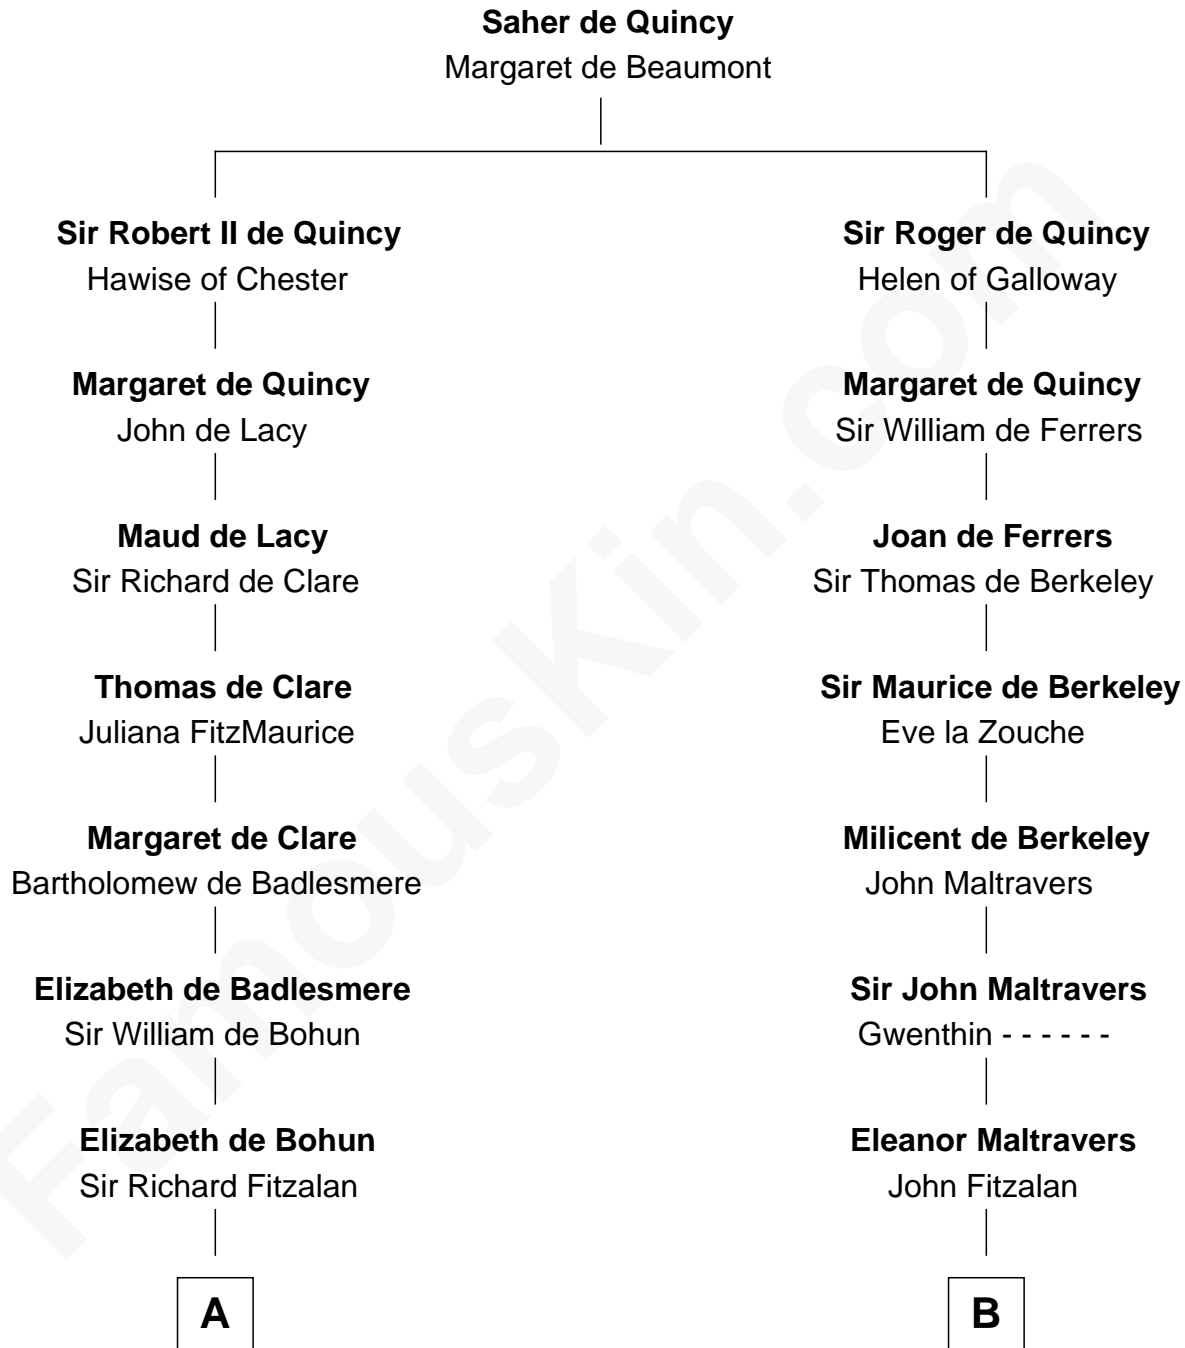

## Relationship Chart of

### Shubael D. Childs

*Founder of S.D. Childs & Company*

20th cousin 1 time removed of

**Samuel Cony**

*31st Governor of Maine*

**C**

**Elizabeth Wellington**

John Fay