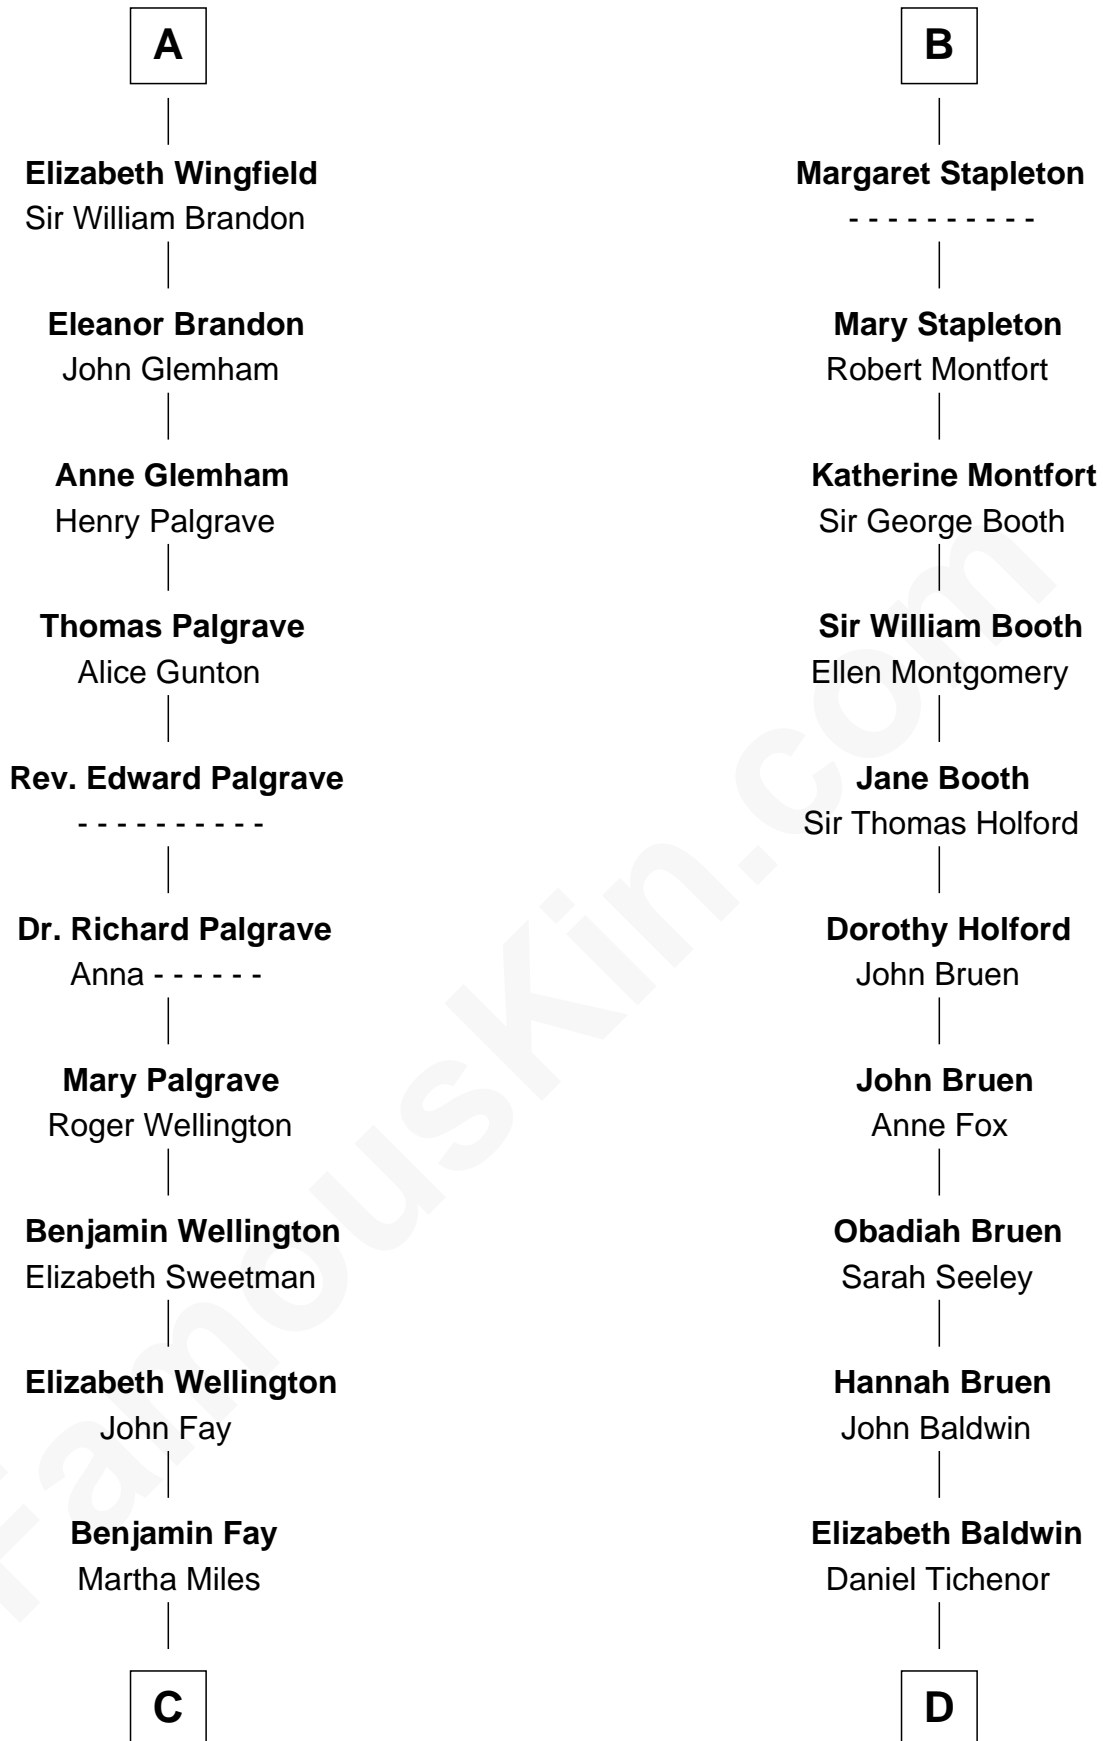

FamousKin.com

Relationship Chart of

Shubael D. Childs

Founder of S.D. Childs & Company

18th cousin 1 time removed of

Isaac Tichenor

3rd and 5th Governor of Vermont

C

Benjamin Fay
Beulah Stow

Beulah Fay
Josiah Childs

Shubael D. Childs
Founder of S.D. Childs & Company

D

Daniel Tichenor
Susanna Guerin

Isaac Tichenor
3rd and 5th Governor of Vermont

FamousKin.com