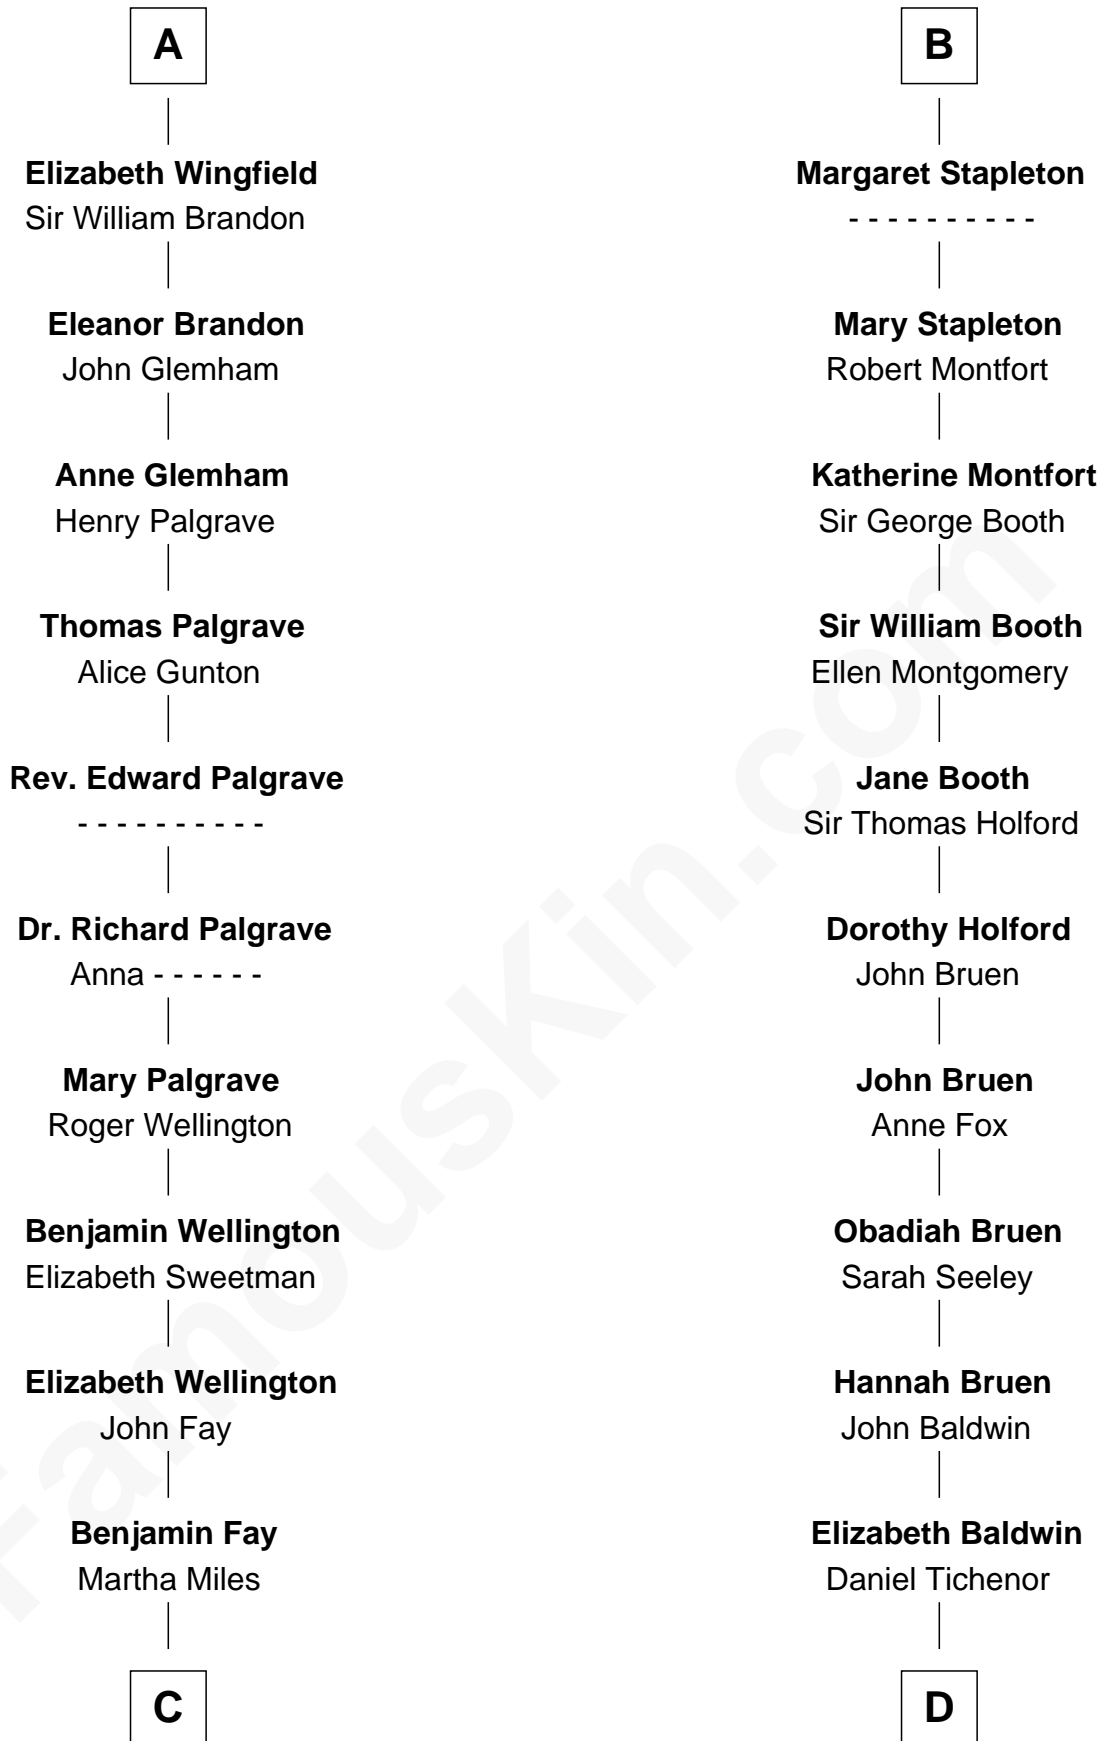

## Relationship Chart of

### Shubael D. Childs

*Founder of S.D. Childs & Company*

19th cousin 1 time removed of

### Isaac Taylor Tichenor

*President of Auburn University*

**C**

**Benjamin Fay**  
Beulah Stow

**Beulah Fay**  
Josiah Childs

**Shubael D. Childs**  
*Founder of S.D. Childs & Company*

**D**

**Joseph Tichenor**  
Elizabeth - - - - -

**Daniel Tichenor**  
Anna Byram

**James Tichenor**  
Margaret Bennett

**Isaac Taylor Tichenor**  
*President of Auburn University*

FamousKin.com