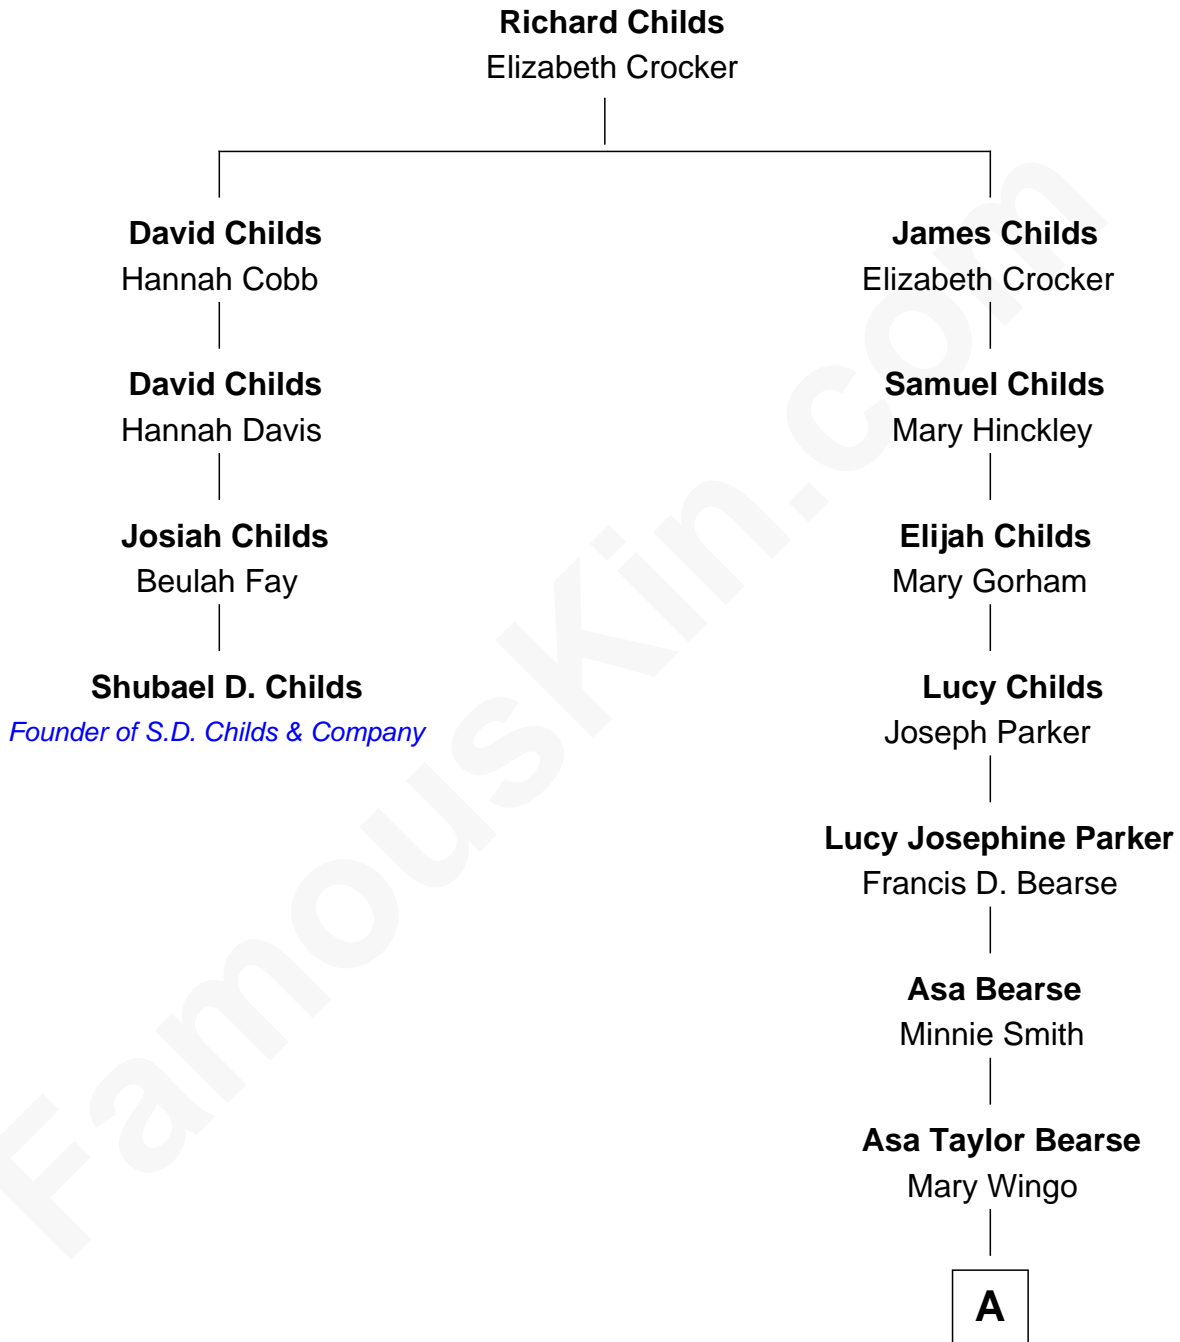

FamousKin.com

Relationship Chart of

Shubael D. Childs

Founder of S.D. Childs & Company

3rd cousin 5 times removed of

Amanda Bearse

TV Actress

A

Danforth Parker Bearse

Ann Armistead

Amanda Bearse

TV Actress

FamousKin.com