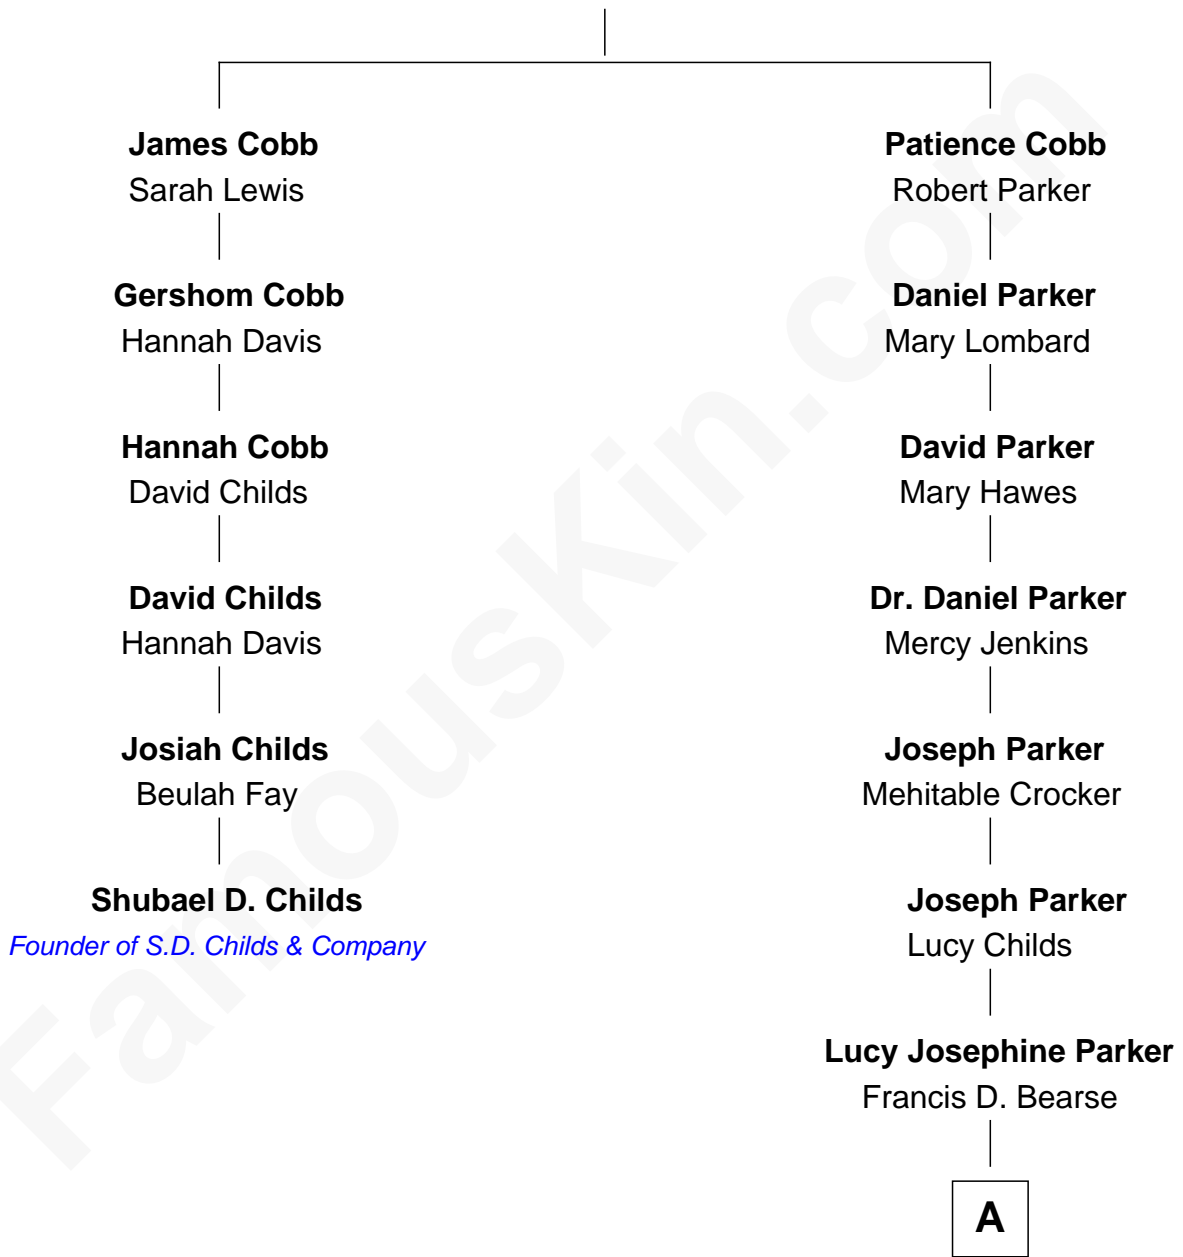

## Relationship Chart of

### Shubael D. Childs

*Founder of S.D. Childs & Company*

5th cousin 5 times removed of

**Amanda Bearse**

*TV Actress*

**Henry Cobb**  
Patience Hurst

**A**

**Asa Bearse**  
Minnie Smith

**Asa Taylor Bearse**  
Mary Wingo

**Danforth Parker Bearse**  
Ann Armistead

**Amanda Bearse**  
*TV Actress*

FamousKin.com