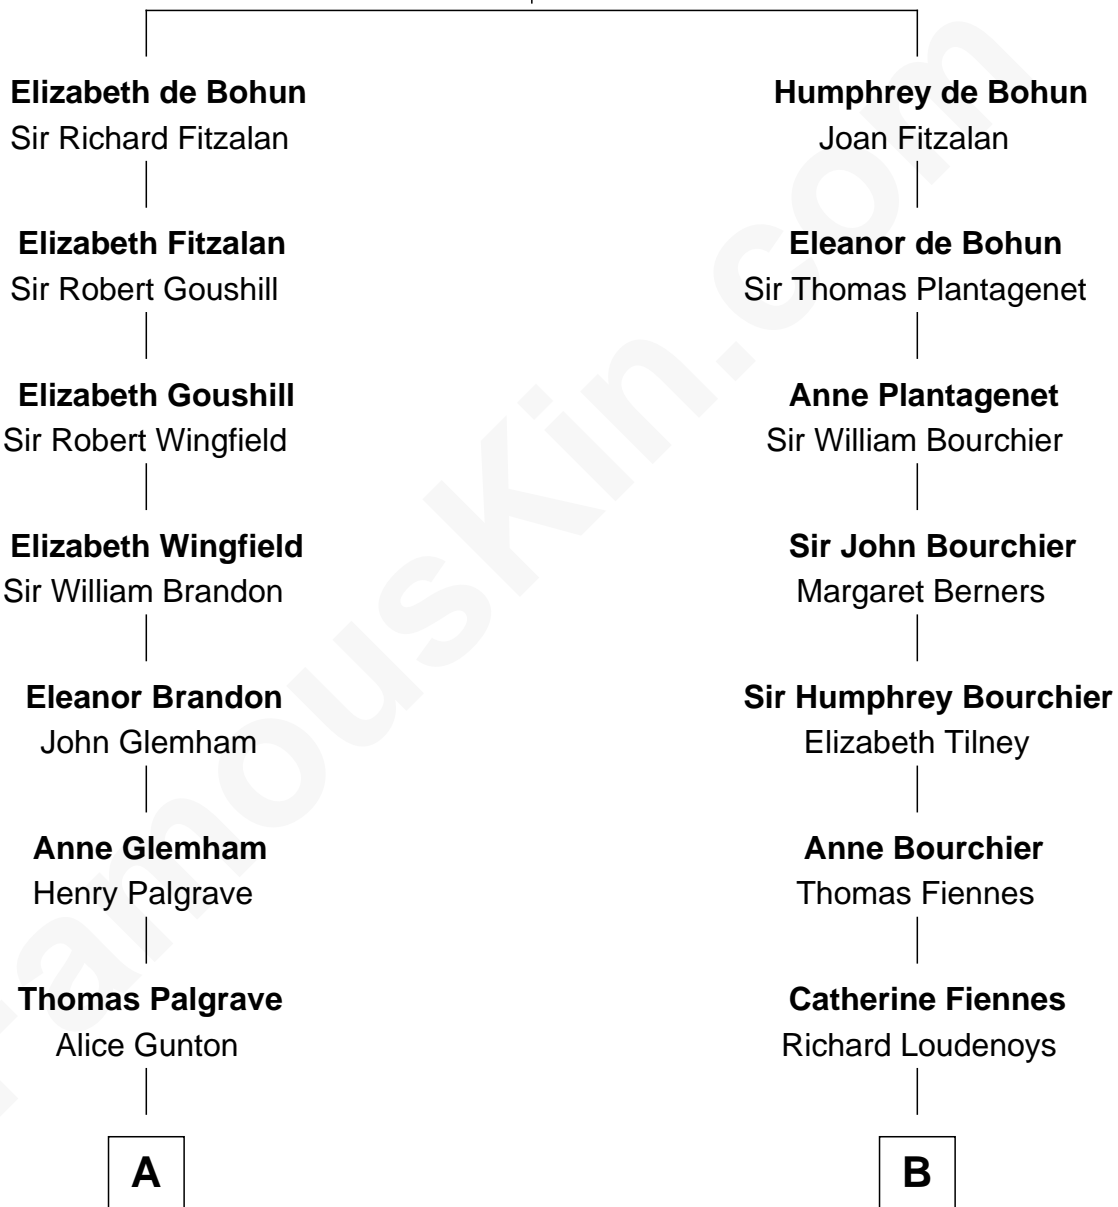

## Relationship Chart of

### Shubael D. Childs

*Founder of S.D. Childs & Company*

15th cousin 4 times removed of

**Frank Lloyd Wright**  
*American Architect*

**Sir William de Bohun**  
Elizabeth de Badlesmere

**C**

Rev. David Wright

Abigail Goddard

William Carey Wright

Anna Lloyd Jones

Frank Lloyd Wright

*American Architect*

FamousKin.com