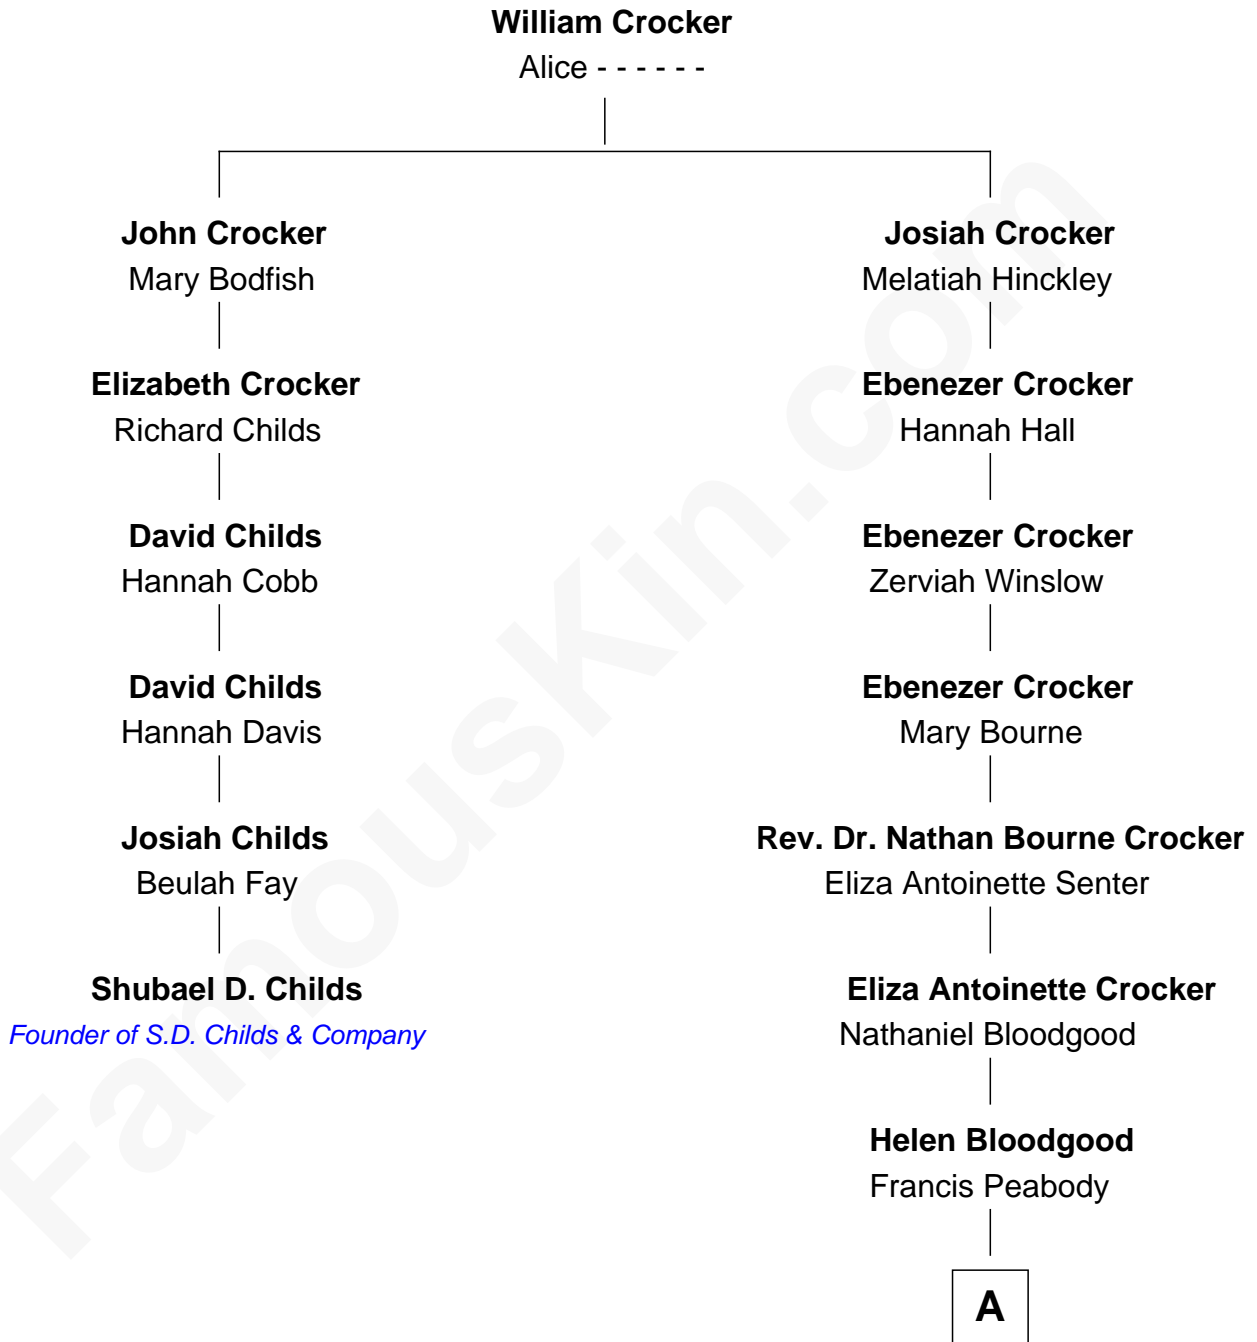

FamousKin.com

Relationship Chart of

Shubael D. Childs

Founder of S.D. Childs & Company

5th cousin 5 times removed of

Kyra Sedgwick

TV and Movie Actress

A

Fannie Peabody
Rev. Dr. Endicott Peabody

Helen Peabody
Robert Minturn Sedgwick

Henry Dwight Sedgwick
Patricia Ann Rosenwald

Kyra Sedgwick
TV and Movie Actress