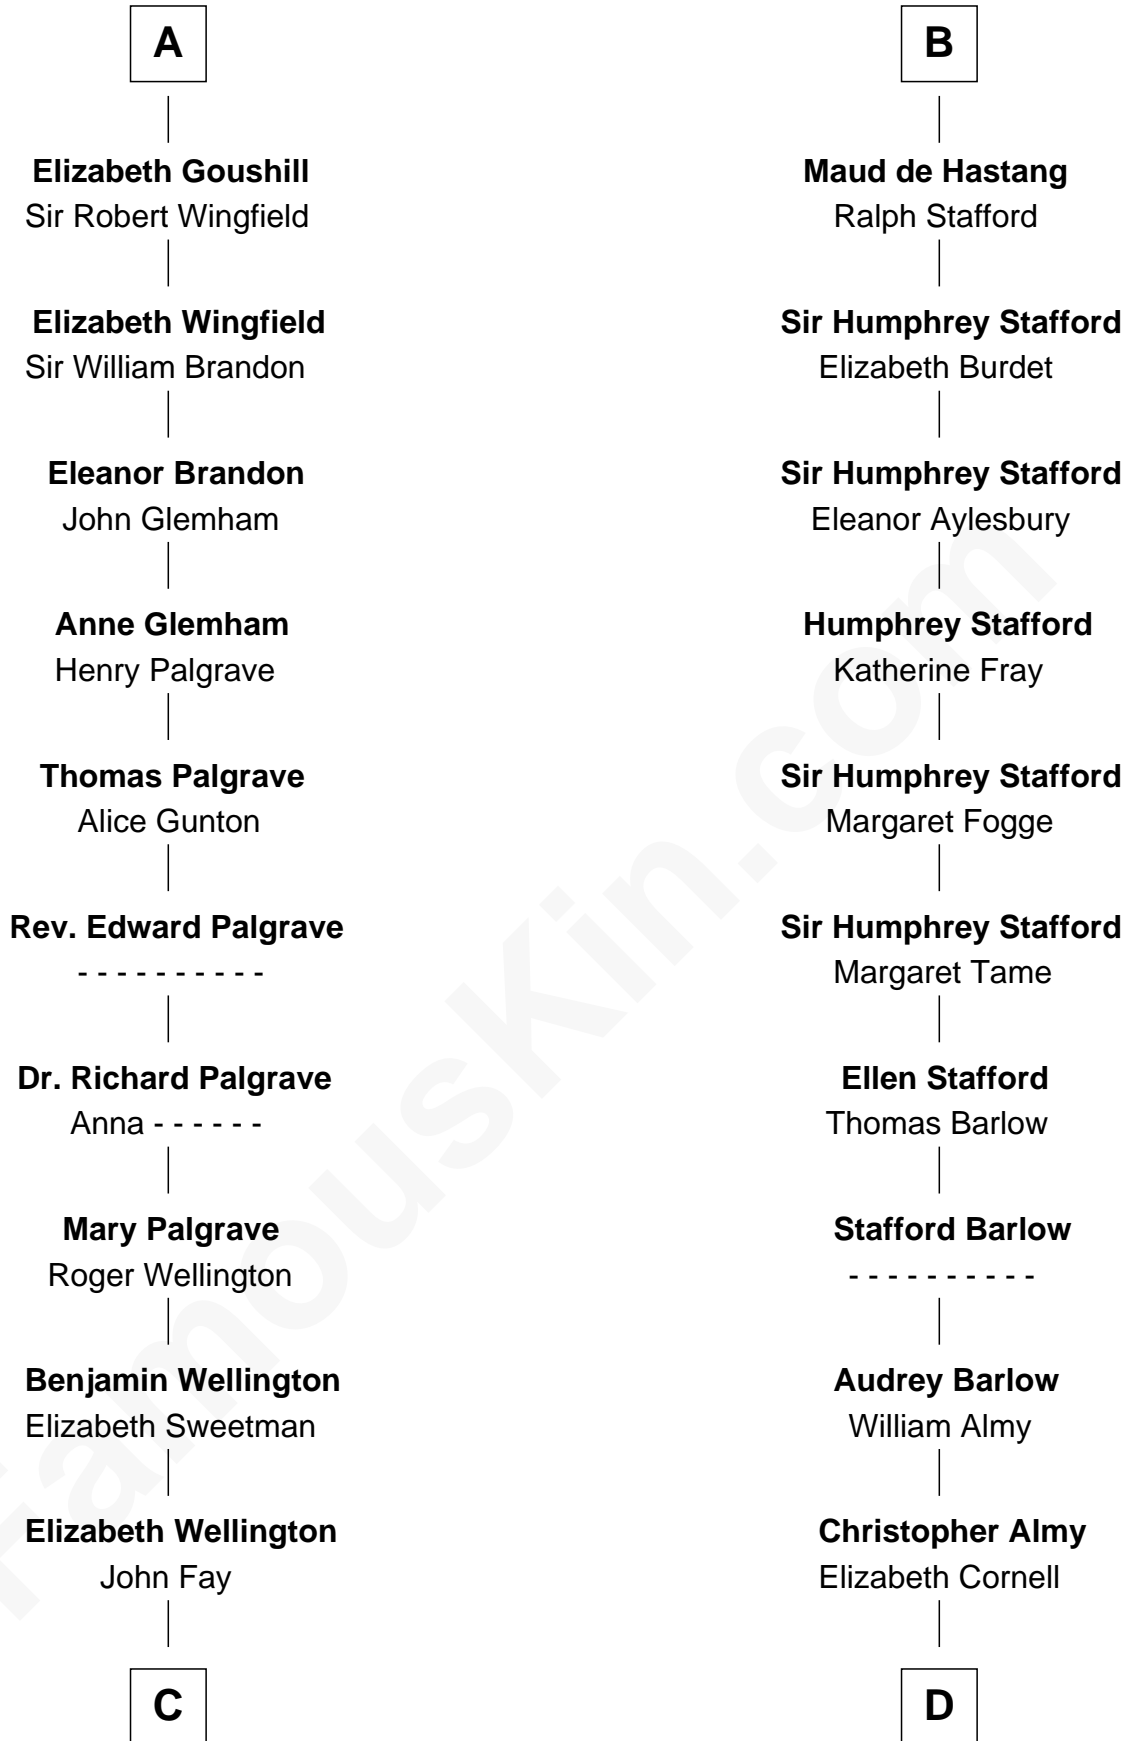

## Relationship Chart of

### Shubael D. Childs

Founder of S.D. Childs & Company

19th cousin 1 time removed of

### William Ellery

Signer of the Declaration of Independence

**C**

**Benjamin Fay**  
Martha Miles

**Benjamin Fay**  
Beulah Stow

**Beulah Fay**  
Josiah Childs

**Shubael D. Childs**  
*Founder of S.D. Childs & Company*