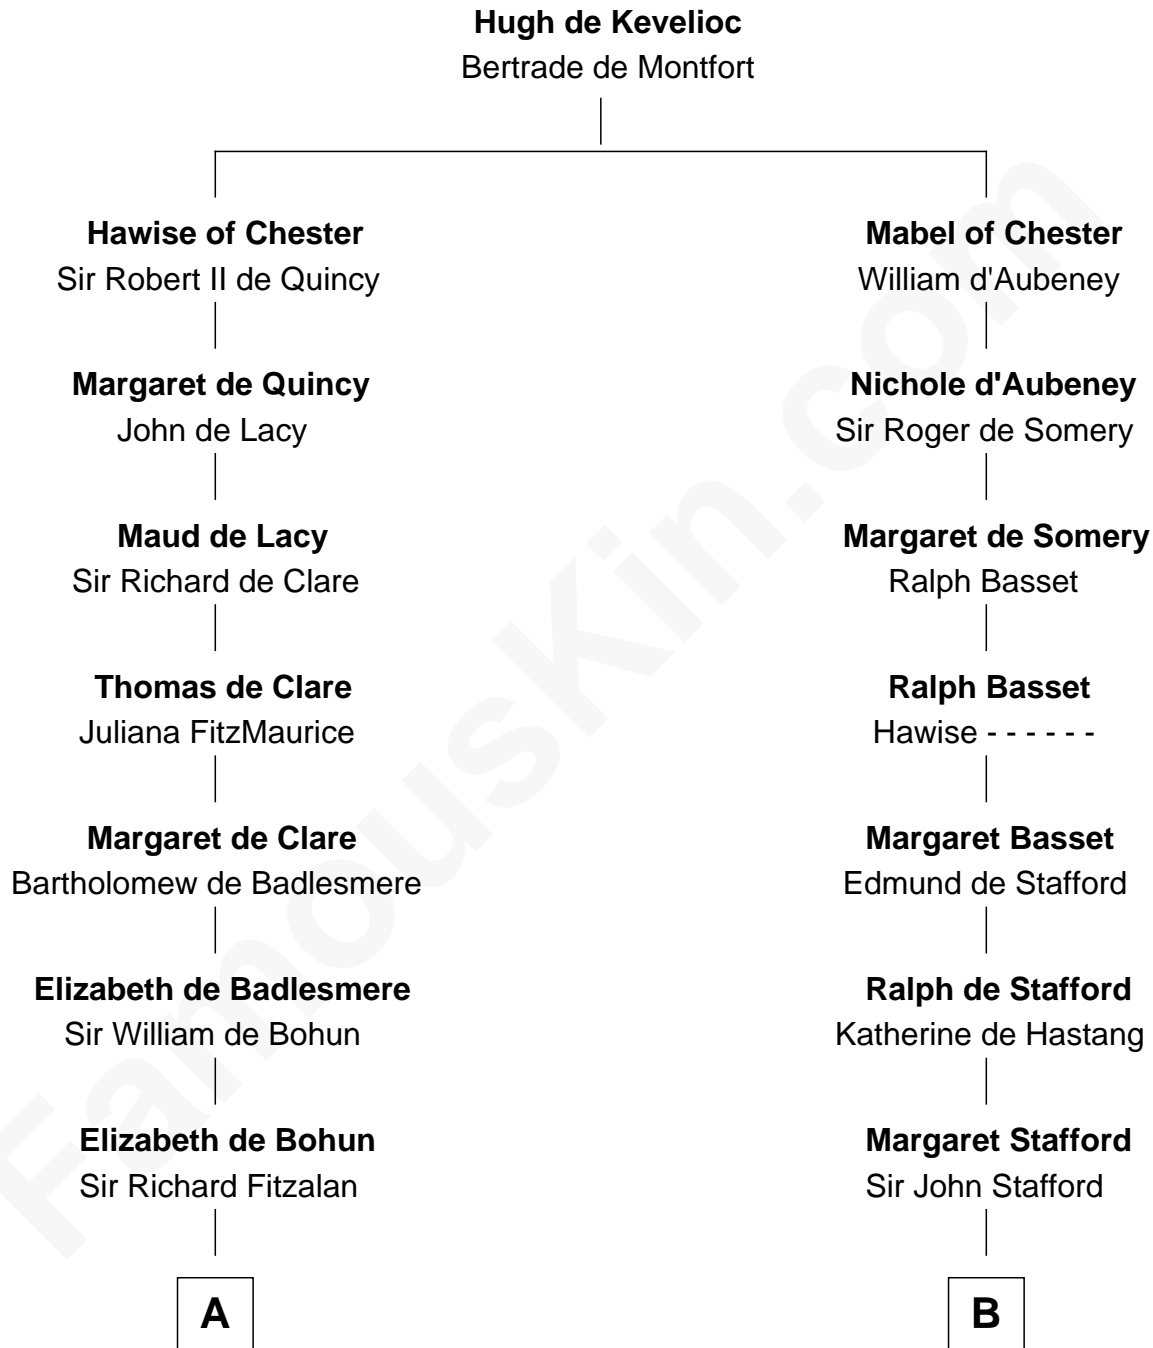

FamousKin.com

Relationship Chart of

Shubael D. Childs

Founder of S.D. Childs & Company

19th cousin 2 times removed of

William Ellery

Signer of the Declaration of Independence

C

Elizabeth Wellington

John Fay

Benjamin Fay

Martha Miles

Benjamin Fay

Beulah Stow

Beulah Fay

Josiah Childs