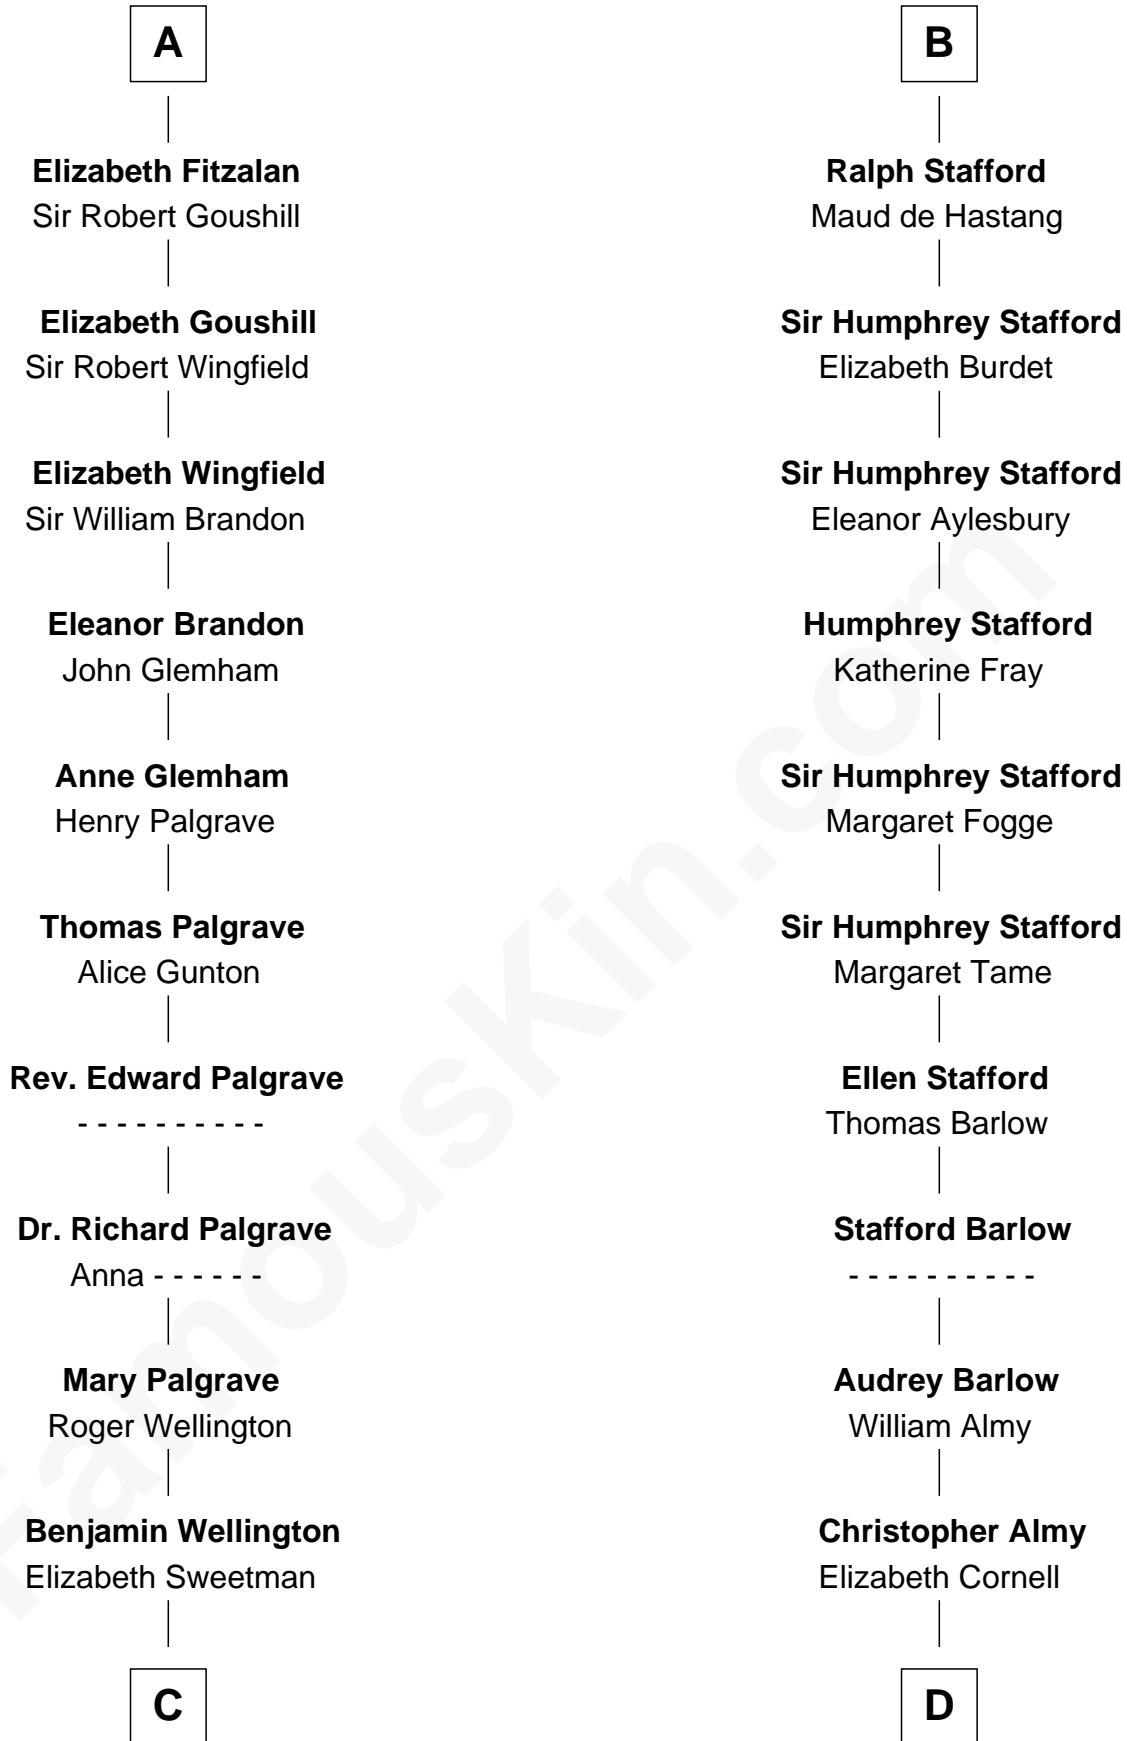

FamousKin.com

Relationship Chart of

Shubael D. Childs

Founder of S.D. Childs & Company

19th cousin 2 times removed of

William Ellery

Signer of the Declaration of Independence

C

Elizabeth Wellington

John Fay

Benjamin Fay

Martha Miles

Benjamin Fay

Beulah Stow

Beulah Fay

Josiah Childs