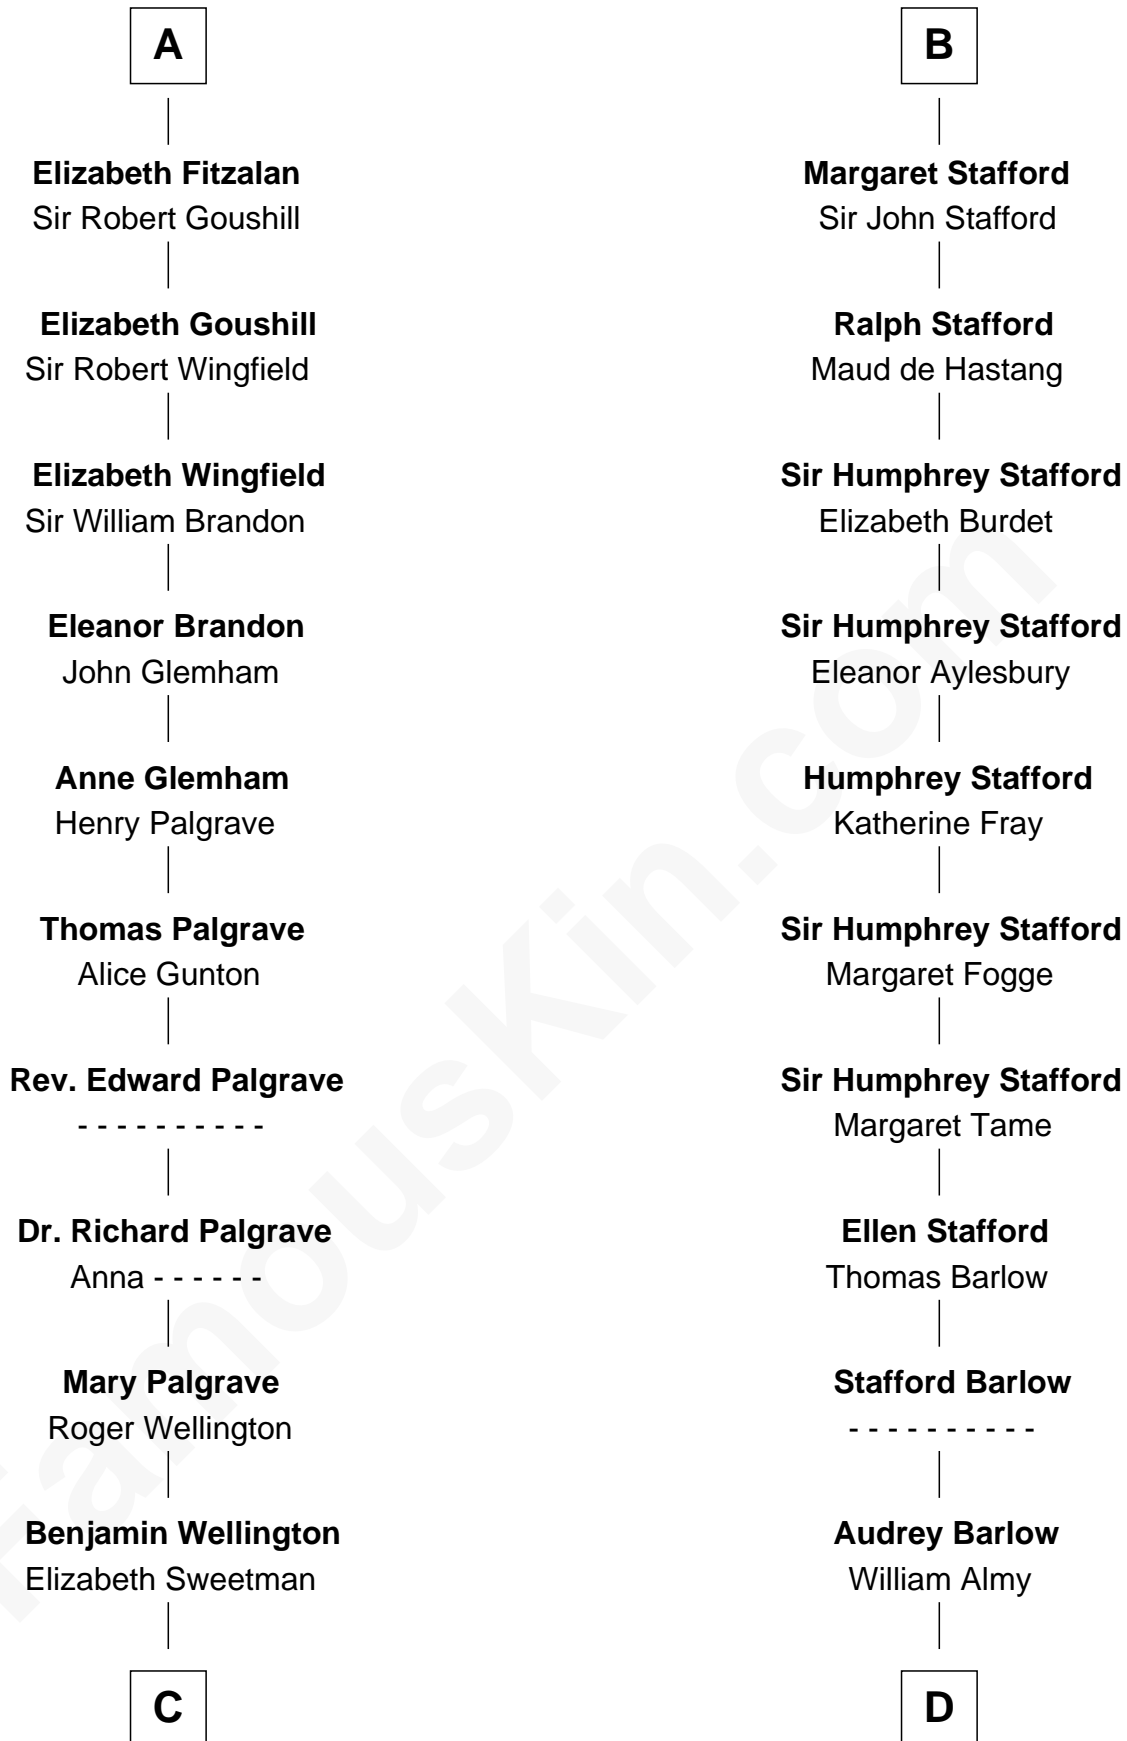

FamousKin.com

Relationship Chart of

Shubael D. Childs

Founder of S.D. Childs & Company

20th cousin 1 time removed of

William Ellery

Signer of the Declaration of Independence

C

Elizabeth Wellington

John Fay

Benjamin Fay

Martha Miles

Benjamin Fay

Beulah Stow

Beulah Fay

Josiah Childs