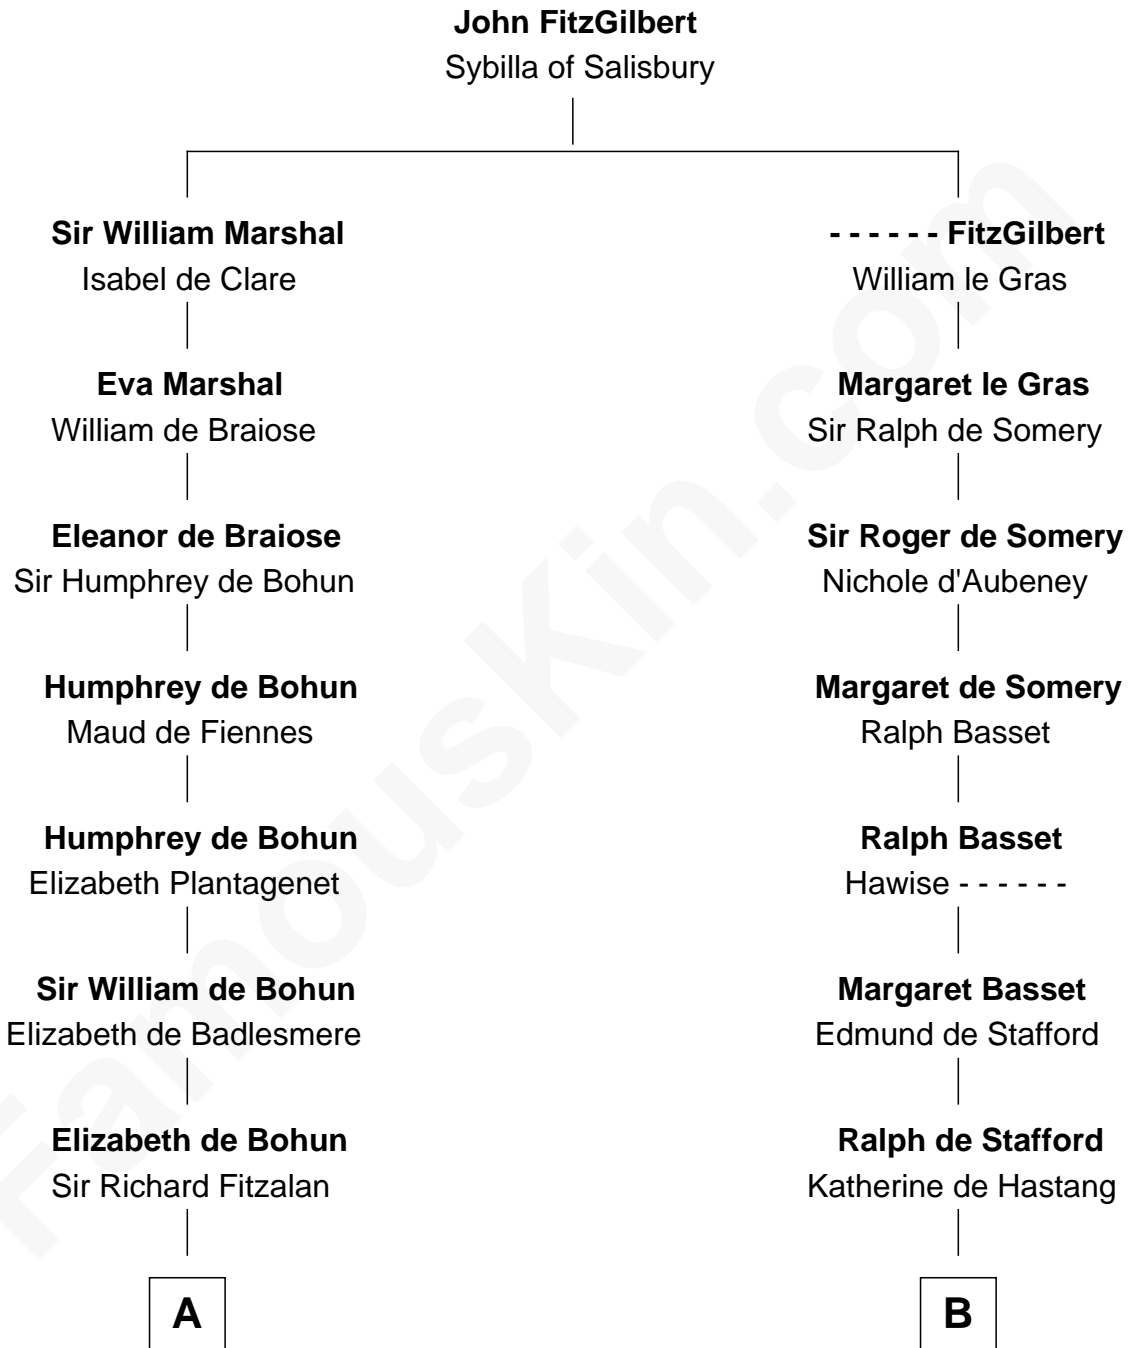

FamousKin.com

Relationship Chart of

Shubael D. Childs

Founder of S.D. Childs & Company

20th cousin 1 time removed of

William Ellery

Signer of the Declaration of Independence

C

Elizabeth Wellington

John Fay

Benjamin Fay

Martha Miles

Benjamin Fay

Beulah Stow

Beulah Fay

Josiah Childs