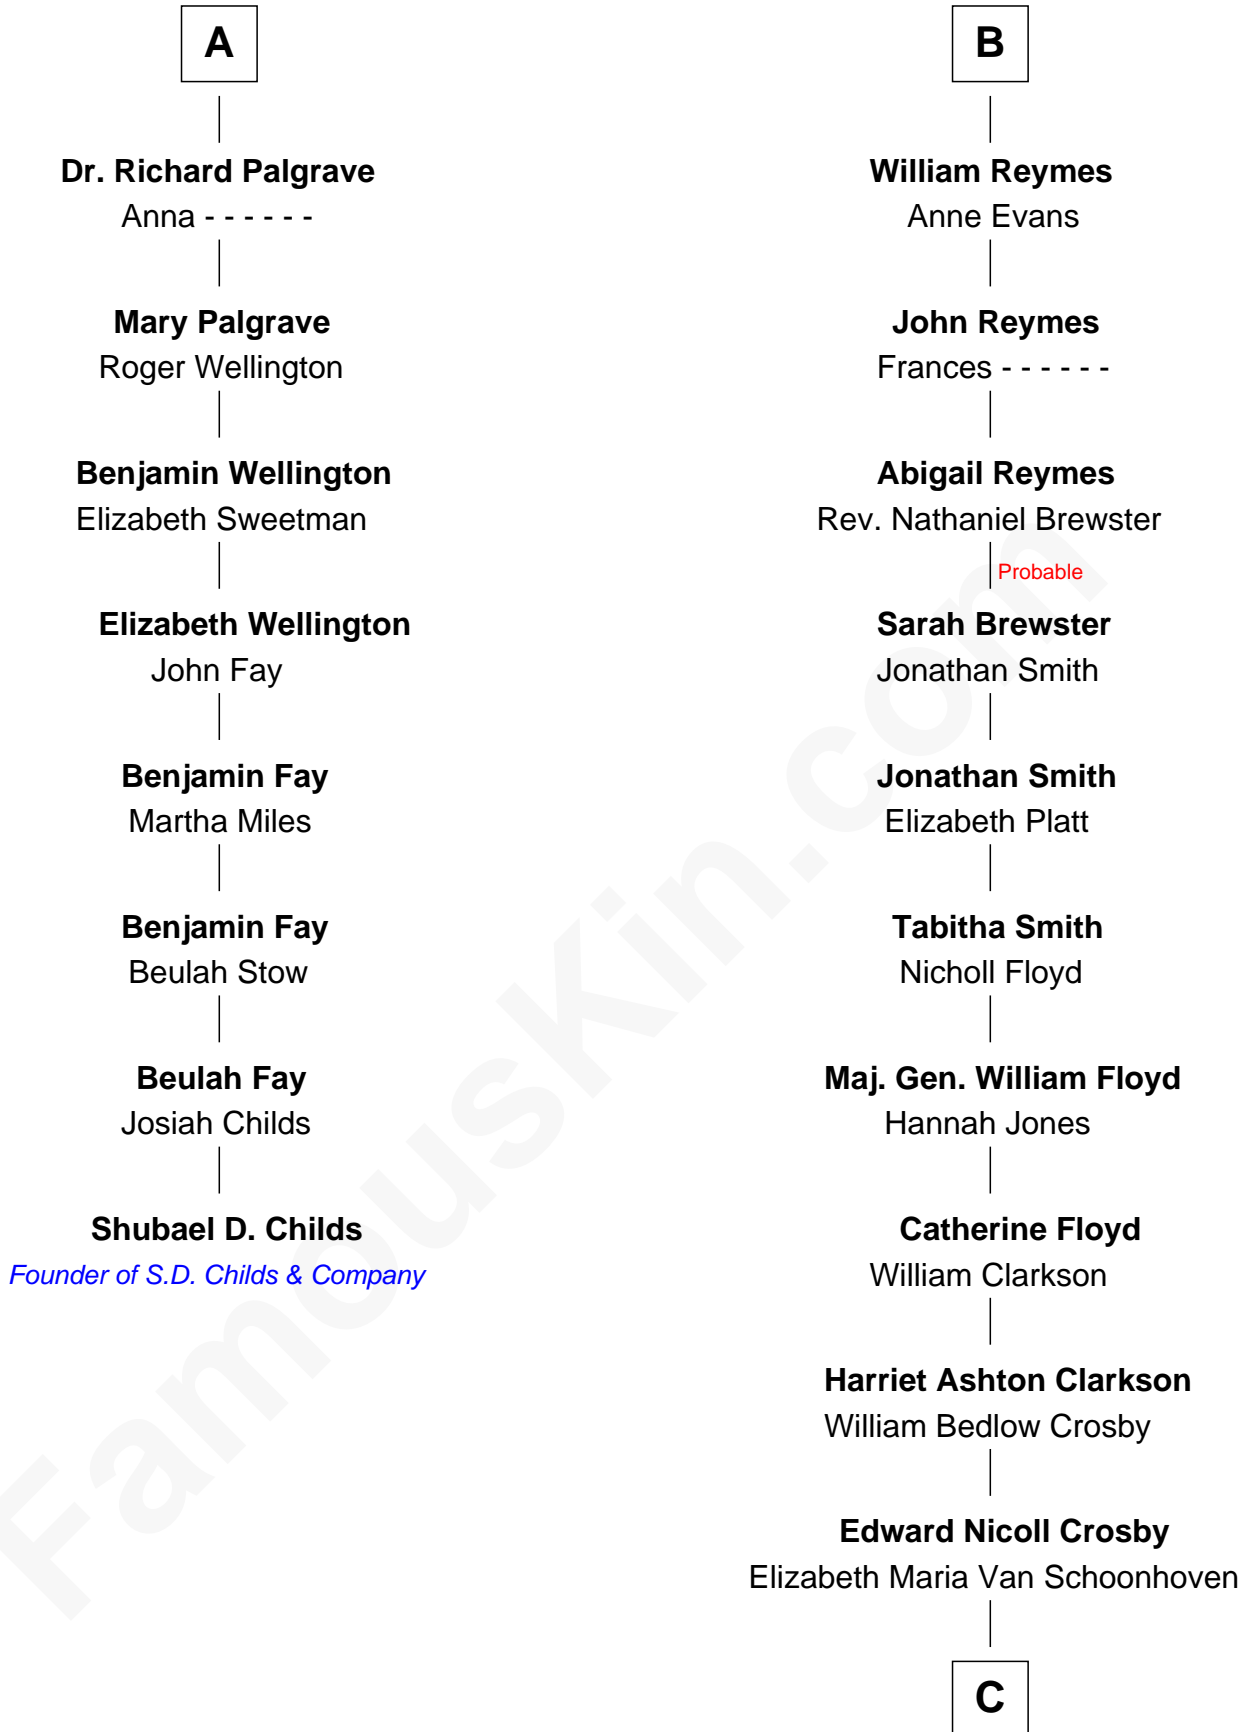

FamousKin.com

Relationship Chart of

Shubael D. Childs

Founder of S.D. Childs & Company

14th cousin 5 times removed of

David Crosby

Singer and Songwriter

Sir Richard Fitzalan

Elizabeth de Bohun

C

Frederic Van Schoonhoven Crosby

Julia Floyd Delafield

Floyd Delafield Crosby

Alph Van Corlandt Whitehead

David Crosby

Singer and Songwriter