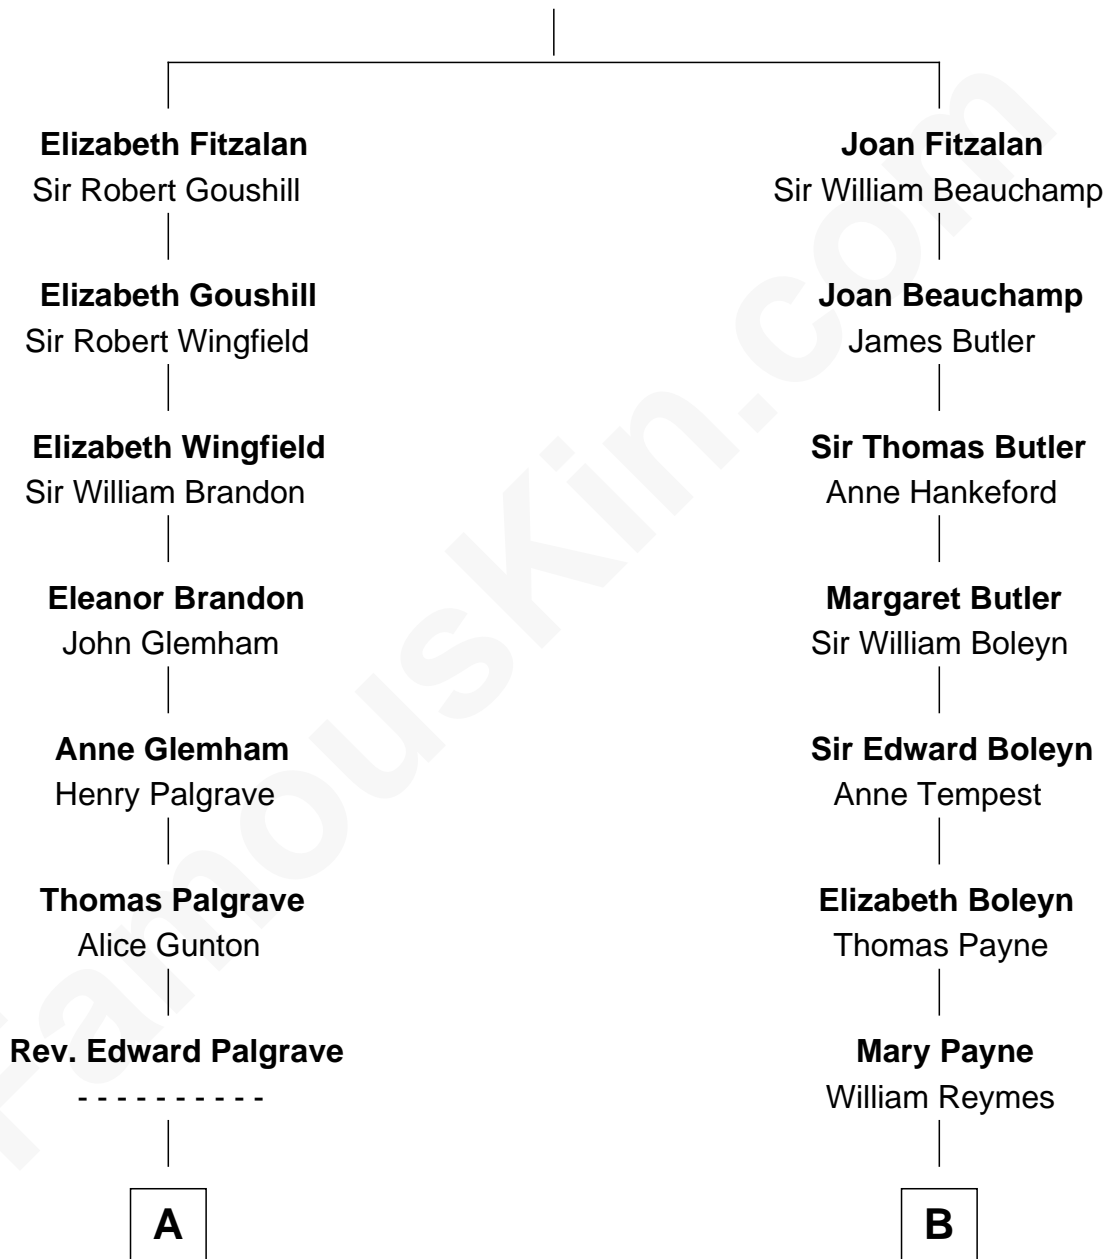

FamousKin.com

Relationship Chart of

Shubael D. Childs

Founder of S.D. Childs & Company

14th cousin 5 times removed of

David Crosby

Singer and Songwriter

Sir Richard Fitzalan

Elizabeth de Bohun

C

Frederic Van Schoonhoven Crosby

Julia Floyd Delafield

Floyd Delafield Crosby

Alph Van Corlandt Whitehead

David Crosby

Singer and Songwriter