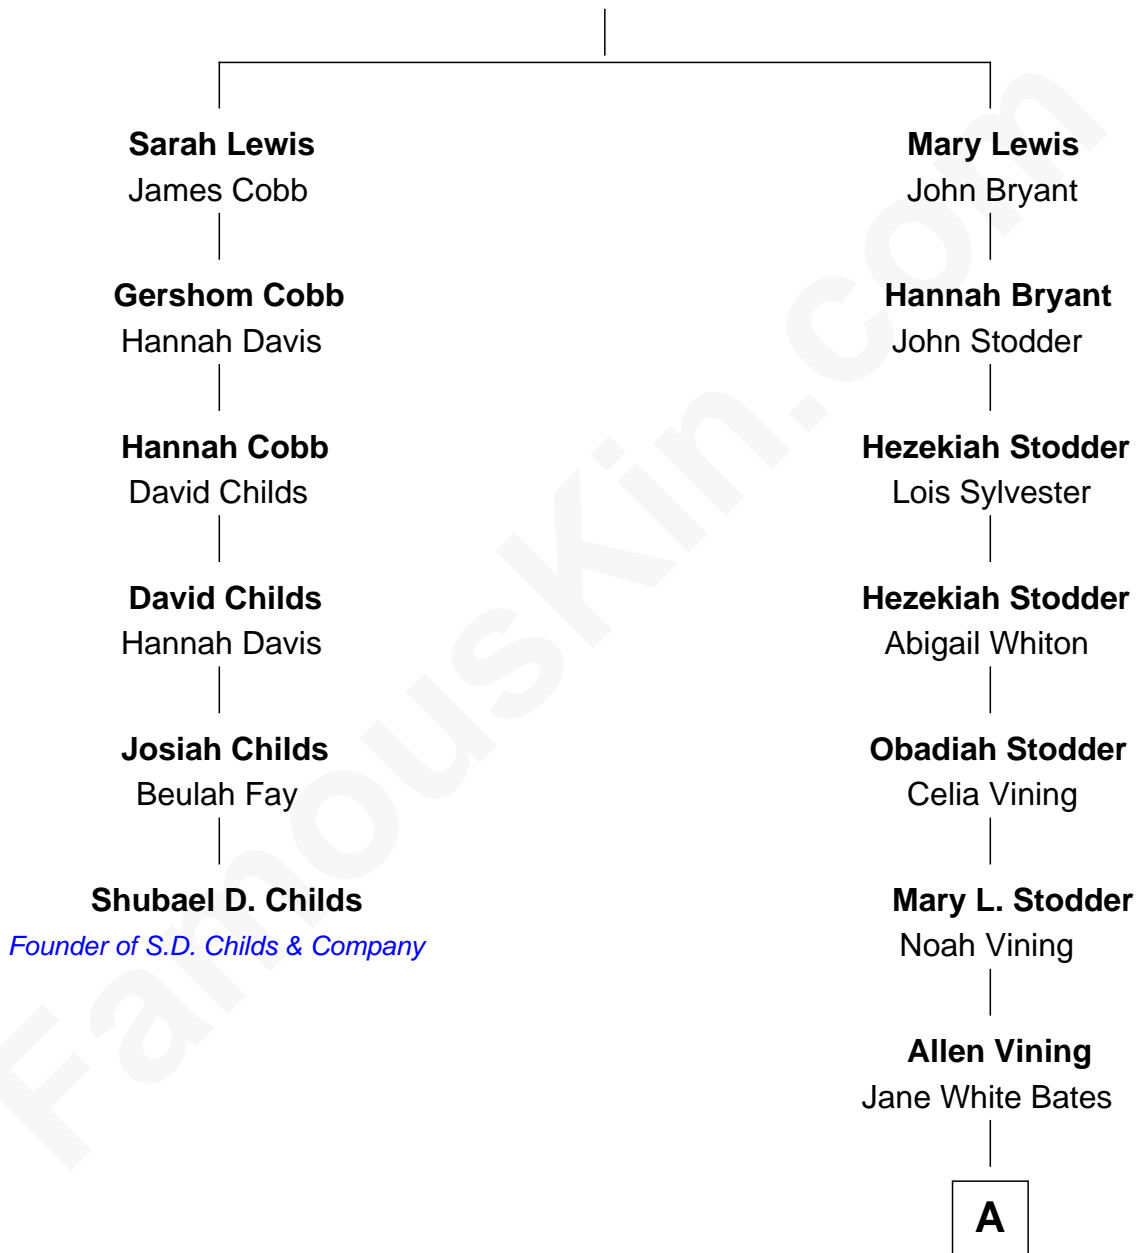

## Relationship Chart of

### Shubael D. Childs

Founder of S.D. Childs & Company

5th cousin 5 times removed of

**Hal Holbrook**

TV and Movie Actor

**George Lewis**

Mary Doggett

**A**

Lois Bates Vining

George Holbrook

Allen Vining Holbrook

Minnie Alberta Rowe

Harold Rowe Holbrook

Aileen R. Davenport

**Hal Holbrook**

*TV and Movie Actor*