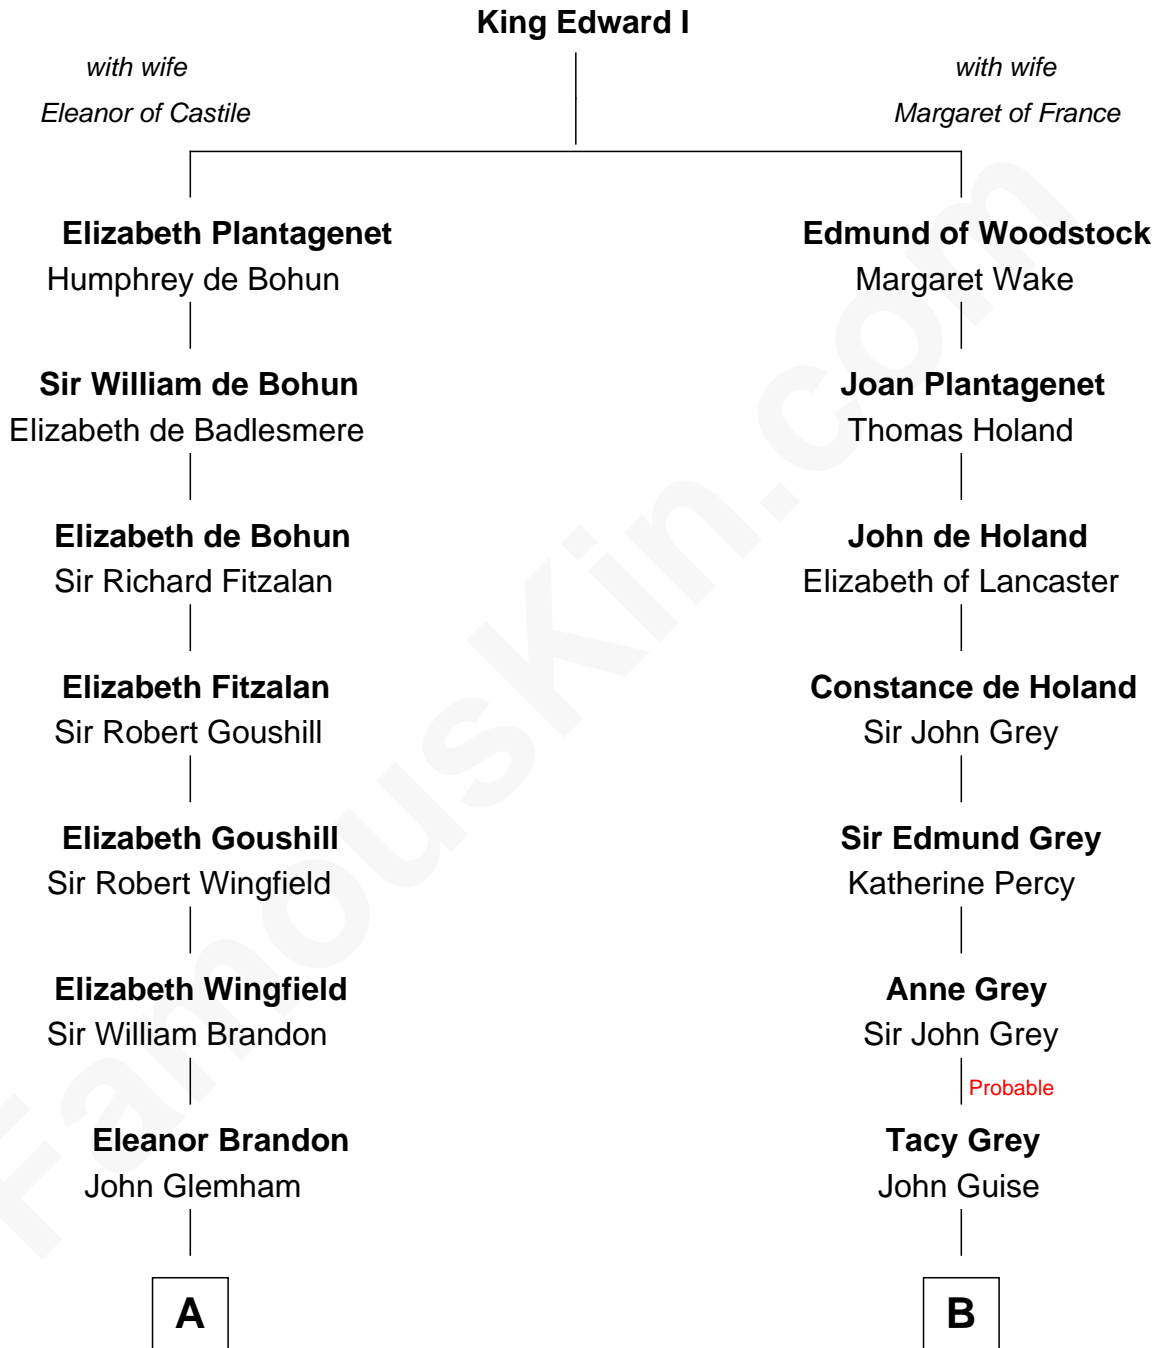

FamousKin.com

Relationship Chart of

Shubael D. Childs

Founder of S.D. Childs & Company

17th cousin 4 times removed of

Hal Holbrook

TV and Movie Actor

C

Jane White Bates

Allen Vining

Lois Bates Vining

George Holbrook

Allen Vining Holbrook

Minnie Alberta Rowe

Harold Rowe Holbrook

Aileen R. Davenport