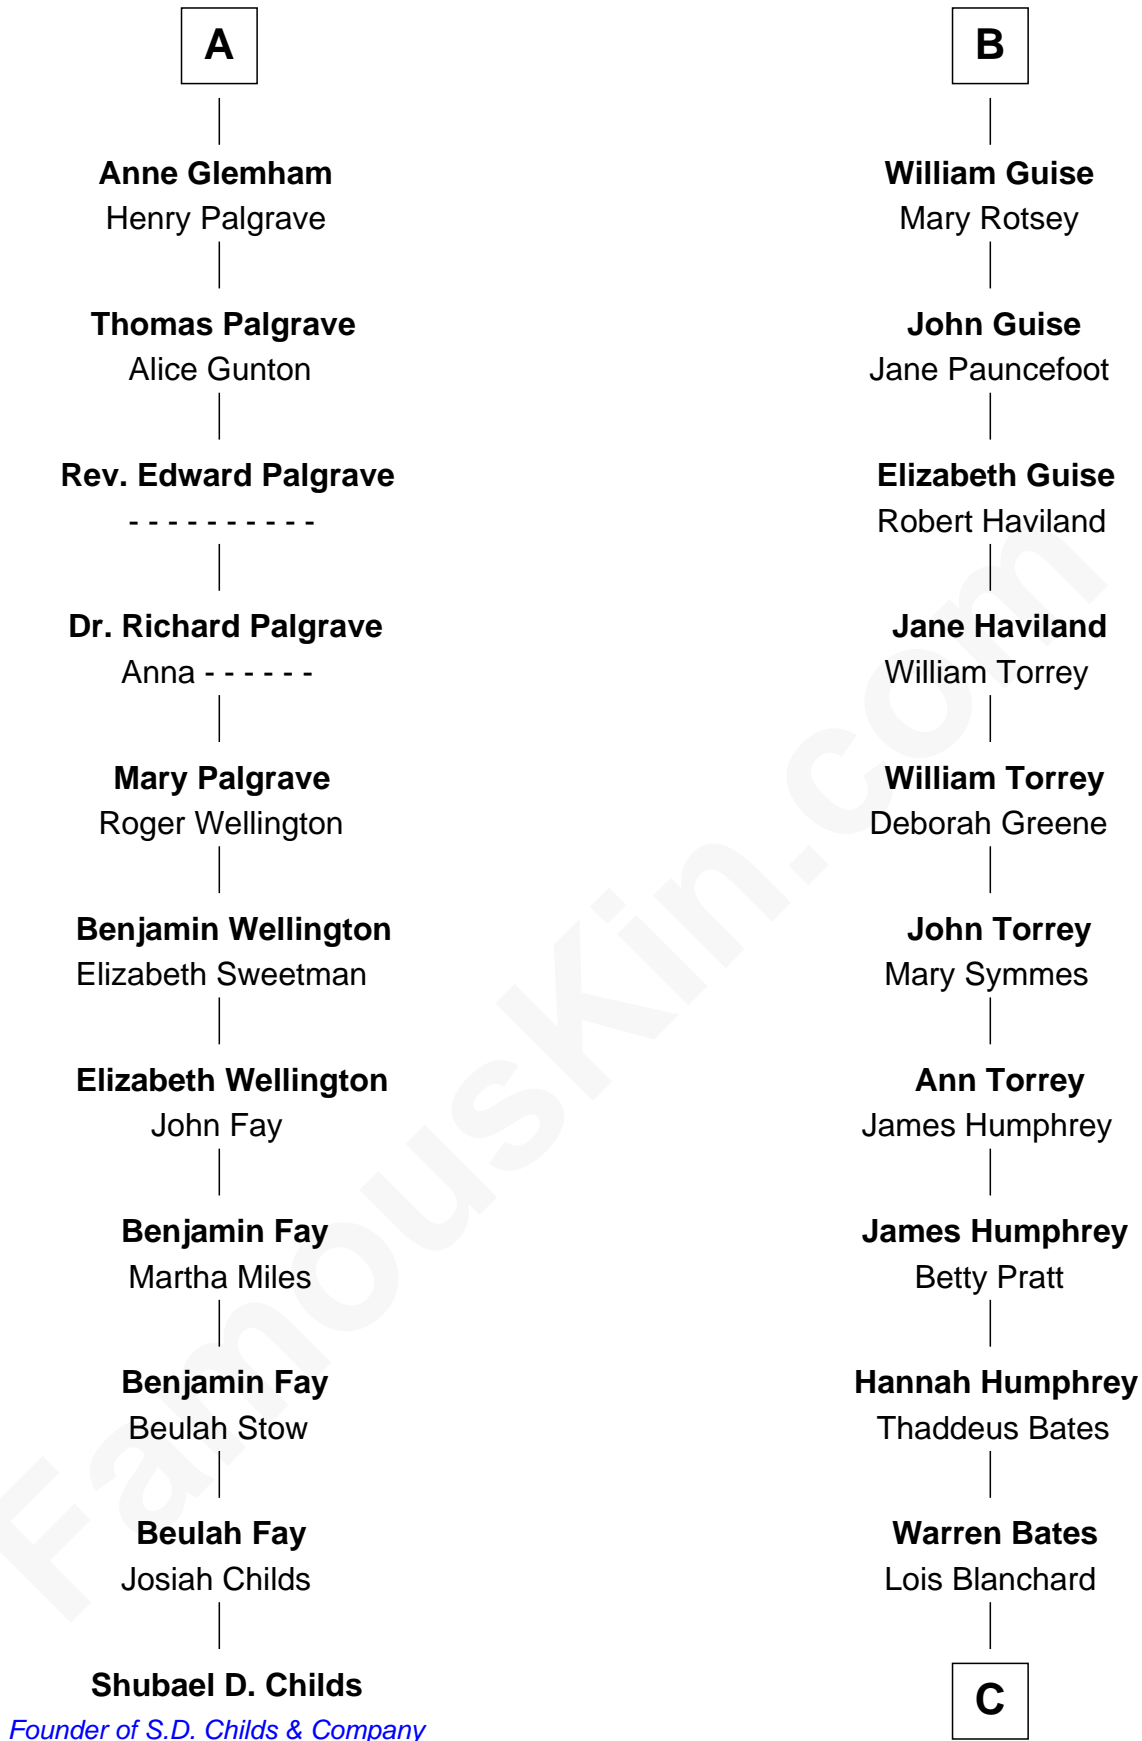

FamousKin.com

Relationship Chart of

Shubael D. Childs

Founder of S.D. Childs & Company

17th cousin 4 times removed of

Hal Holbrook

TV and Movie Actor

C

Jane White Bates

Allen Vining

Lois Bates Vining

George Holbrook

Allen Vining Holbrook

Minnie Alberta Rowe

Harold Rowe Holbrook

Aileen R. Davenport