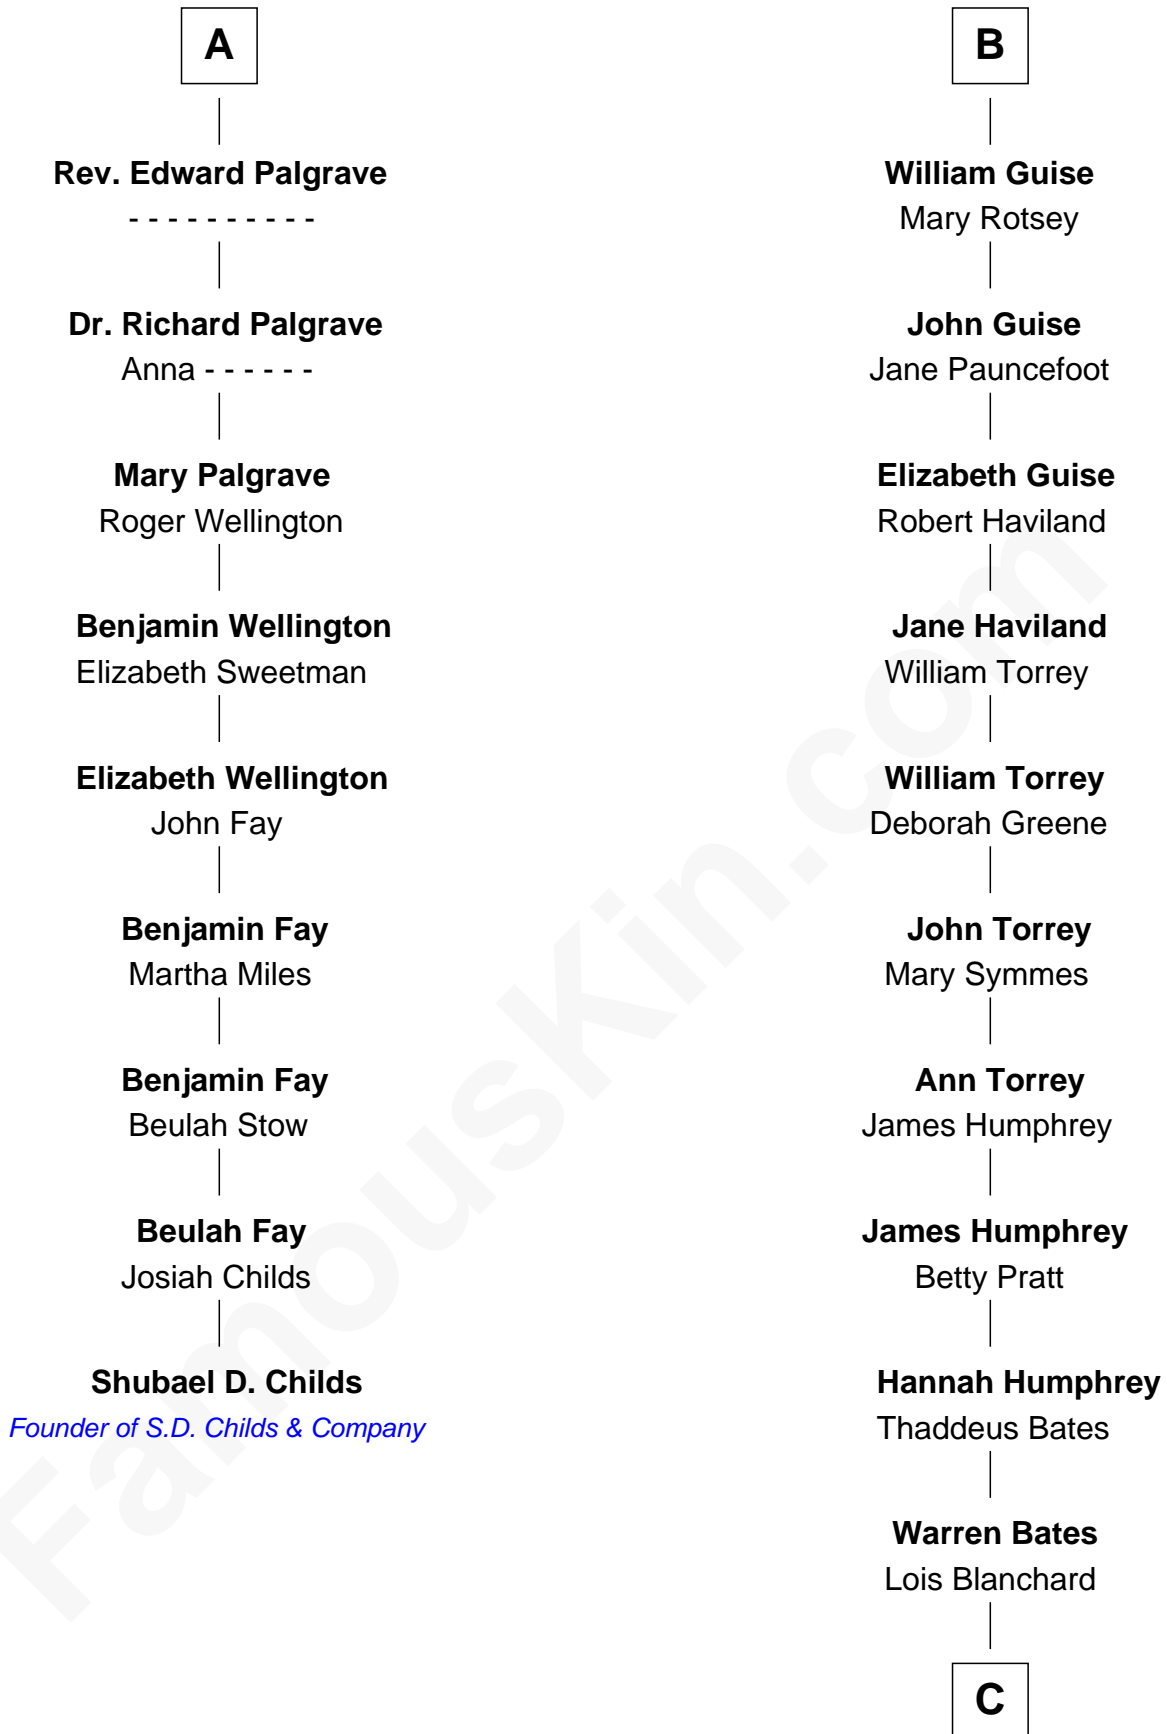

FamousKin.com

Relationship Chart of

Shubael D. Childs

Founder of S.D. Childs & Company

15th cousin 6 times removed of

Hal Holbrook

TV and Movie Actor

C

Jane White Bates

Allen Vining

Lois Bates Vining

George Holbrook

Allen Vining Holbrook

Minnie Alberta Rowe

Harold Rowe Holbrook

Aileen R. Davenport