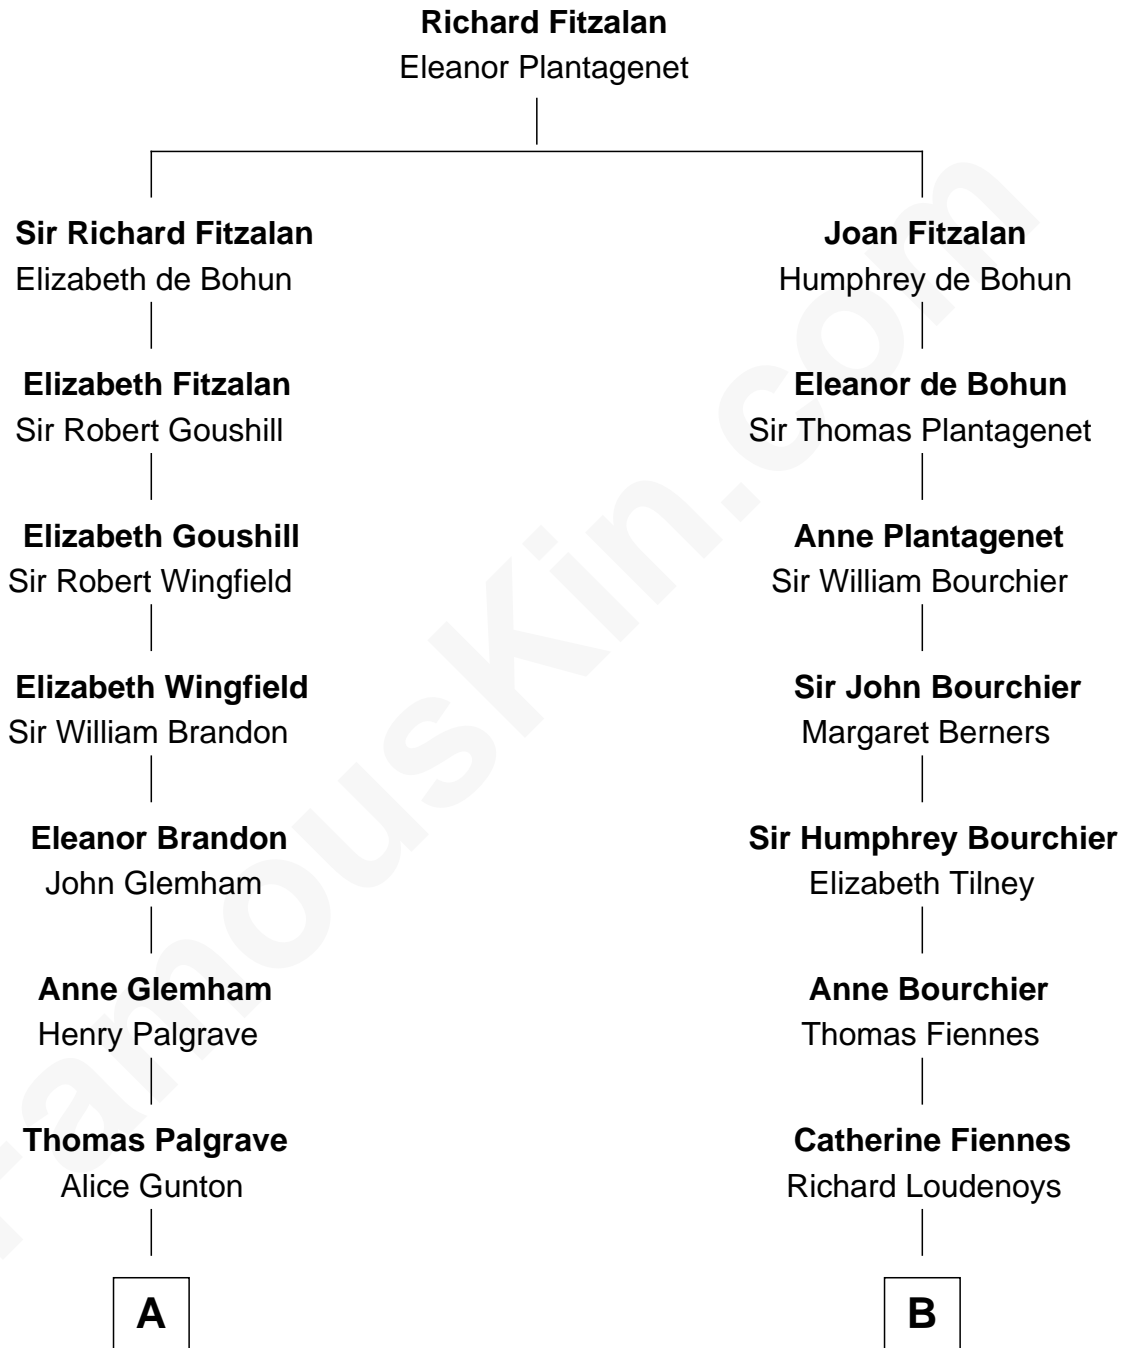

FamousKin.com

Relationship Chart of

Shubael D. Childs

Founder of S.D. Childs & Company

15th cousin 5 times removed of

Ali Wentworth

TV Actress and Comedienne

C

Howard Elliott

Janet January

Janet January Elliott

Richard Bryant Hobart

Mable Bryant Hobart

Eric Bartlett Wentworth

Ali Wentworth

TV Actress and Comedienne