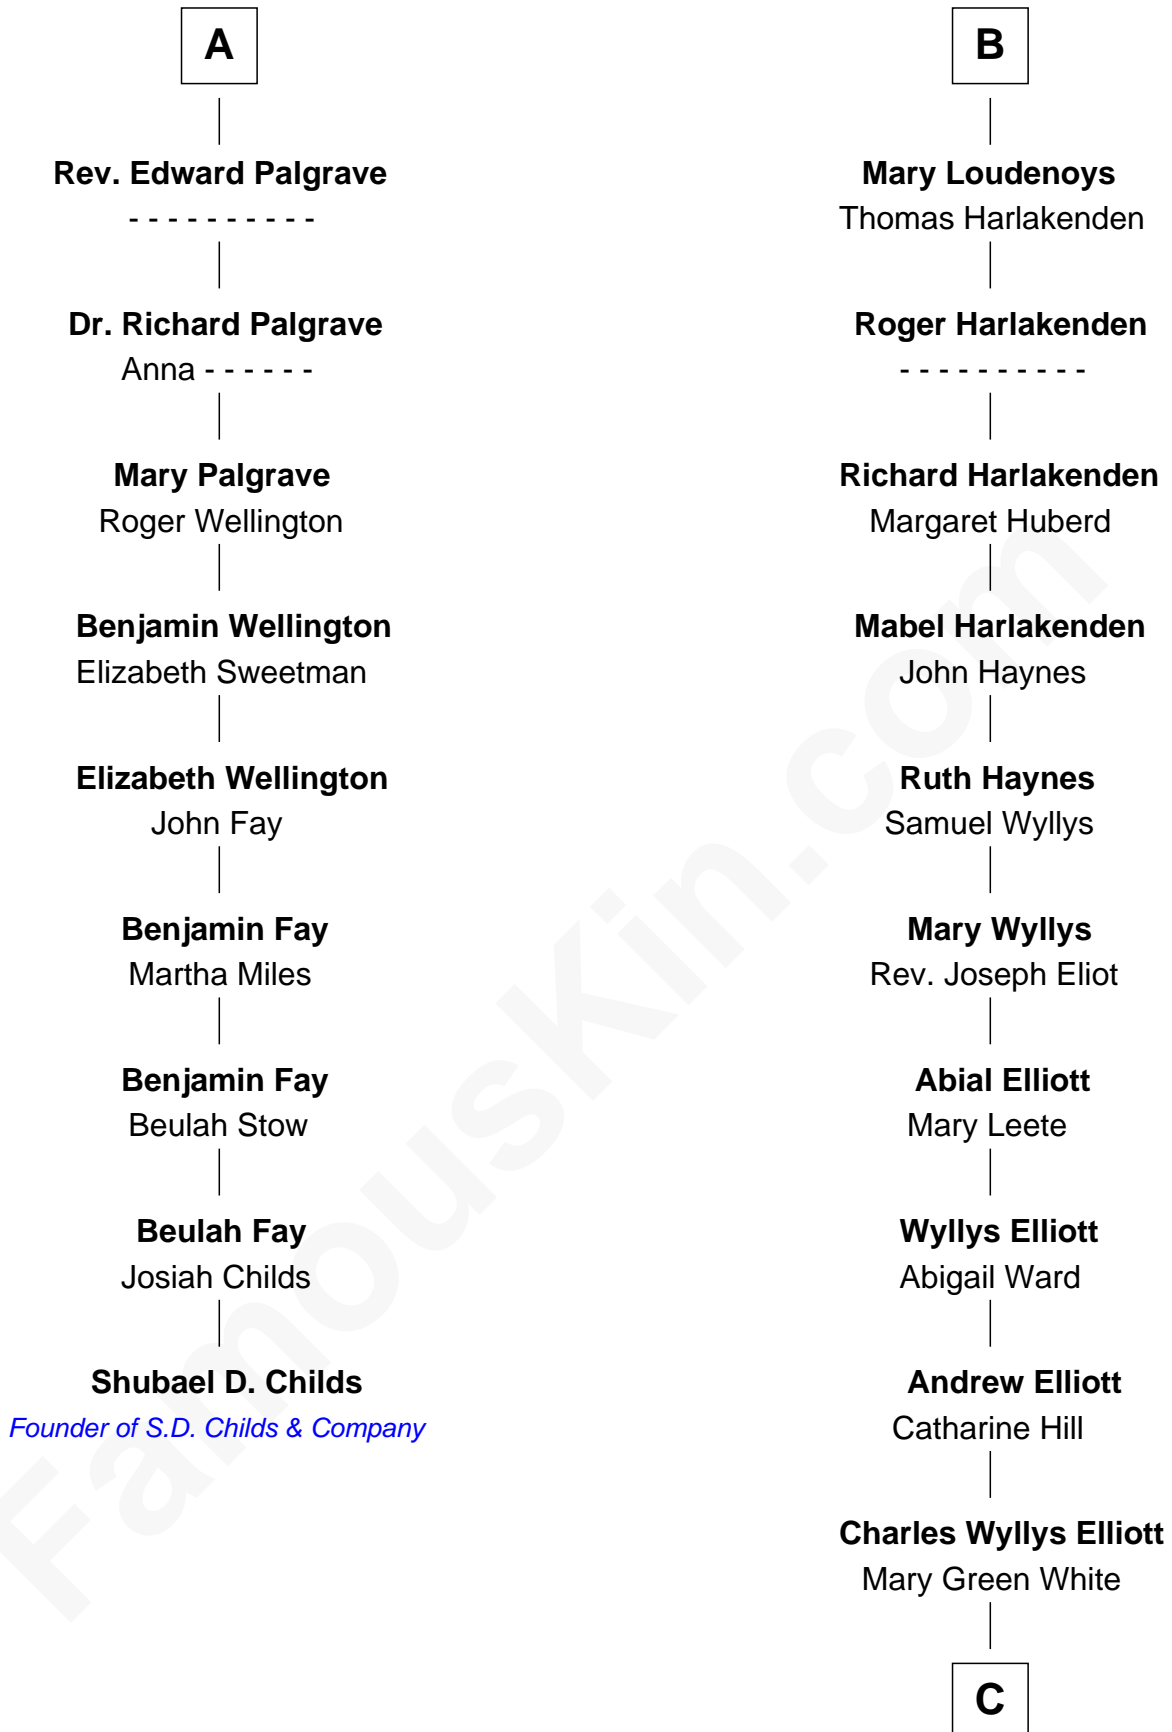

FamousKin.com

Relationship Chart of

Shubael D. Childs

Founder of S.D. Childs & Company

15th cousin 5 times removed of

Ali Wentworth

TV Actress and Comedienne

C

Howard Elliott

Janet January

Janet January Elliott

Richard Bryant Hobart

Mable Bryant Hobart

Eric Bartlett Wentworth

Ali Wentworth

TV Actress and Comedienne