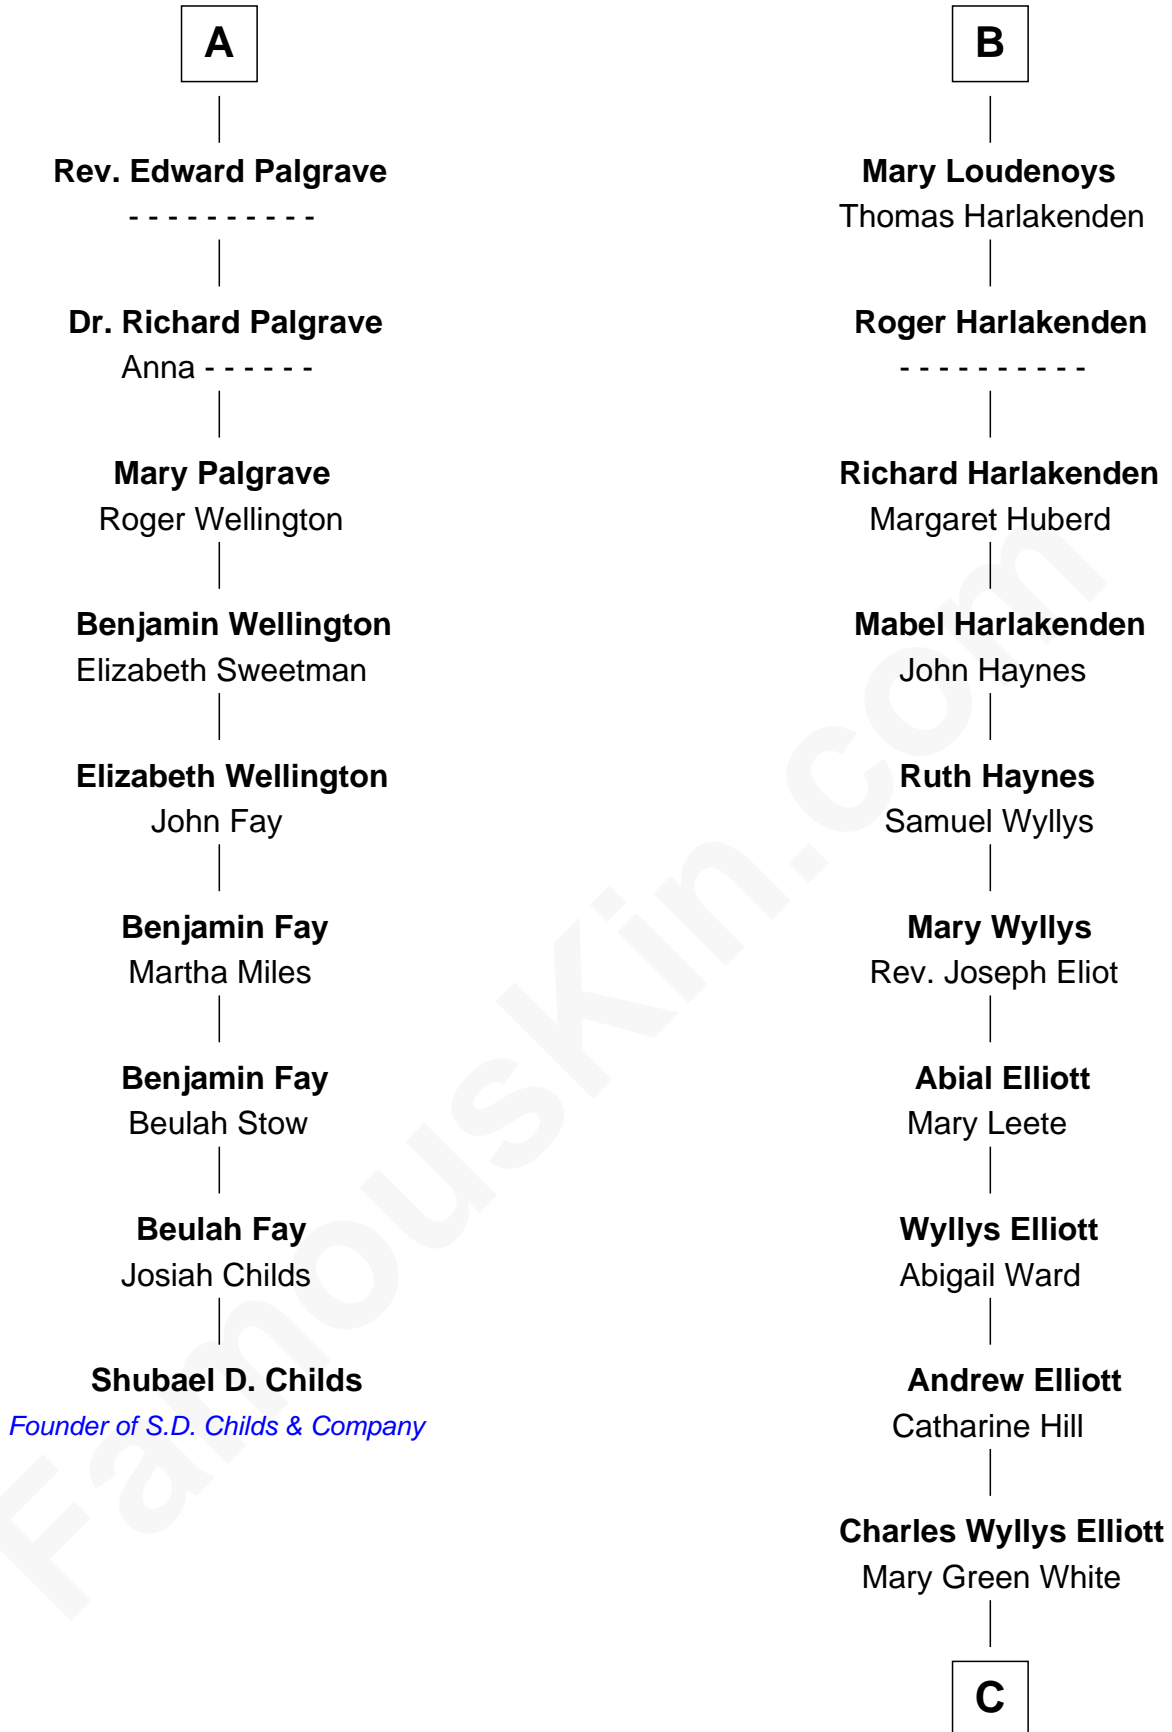

FamousKin.com

Relationship Chart of

Shubael D. Childs

Founder of S.D. Childs & Company

15th cousin 5 times removed of

Ali Wentworth

TV Actress and Comedienne

Sir William de Bohun
Elizabeth de Badlesmere

C

Howard Elliott

Janet January

Janet January Elliott

Richard Bryant Hobart

Mable Bryant Hobart

Eric Bartlett Wentworth

Ali Wentworth