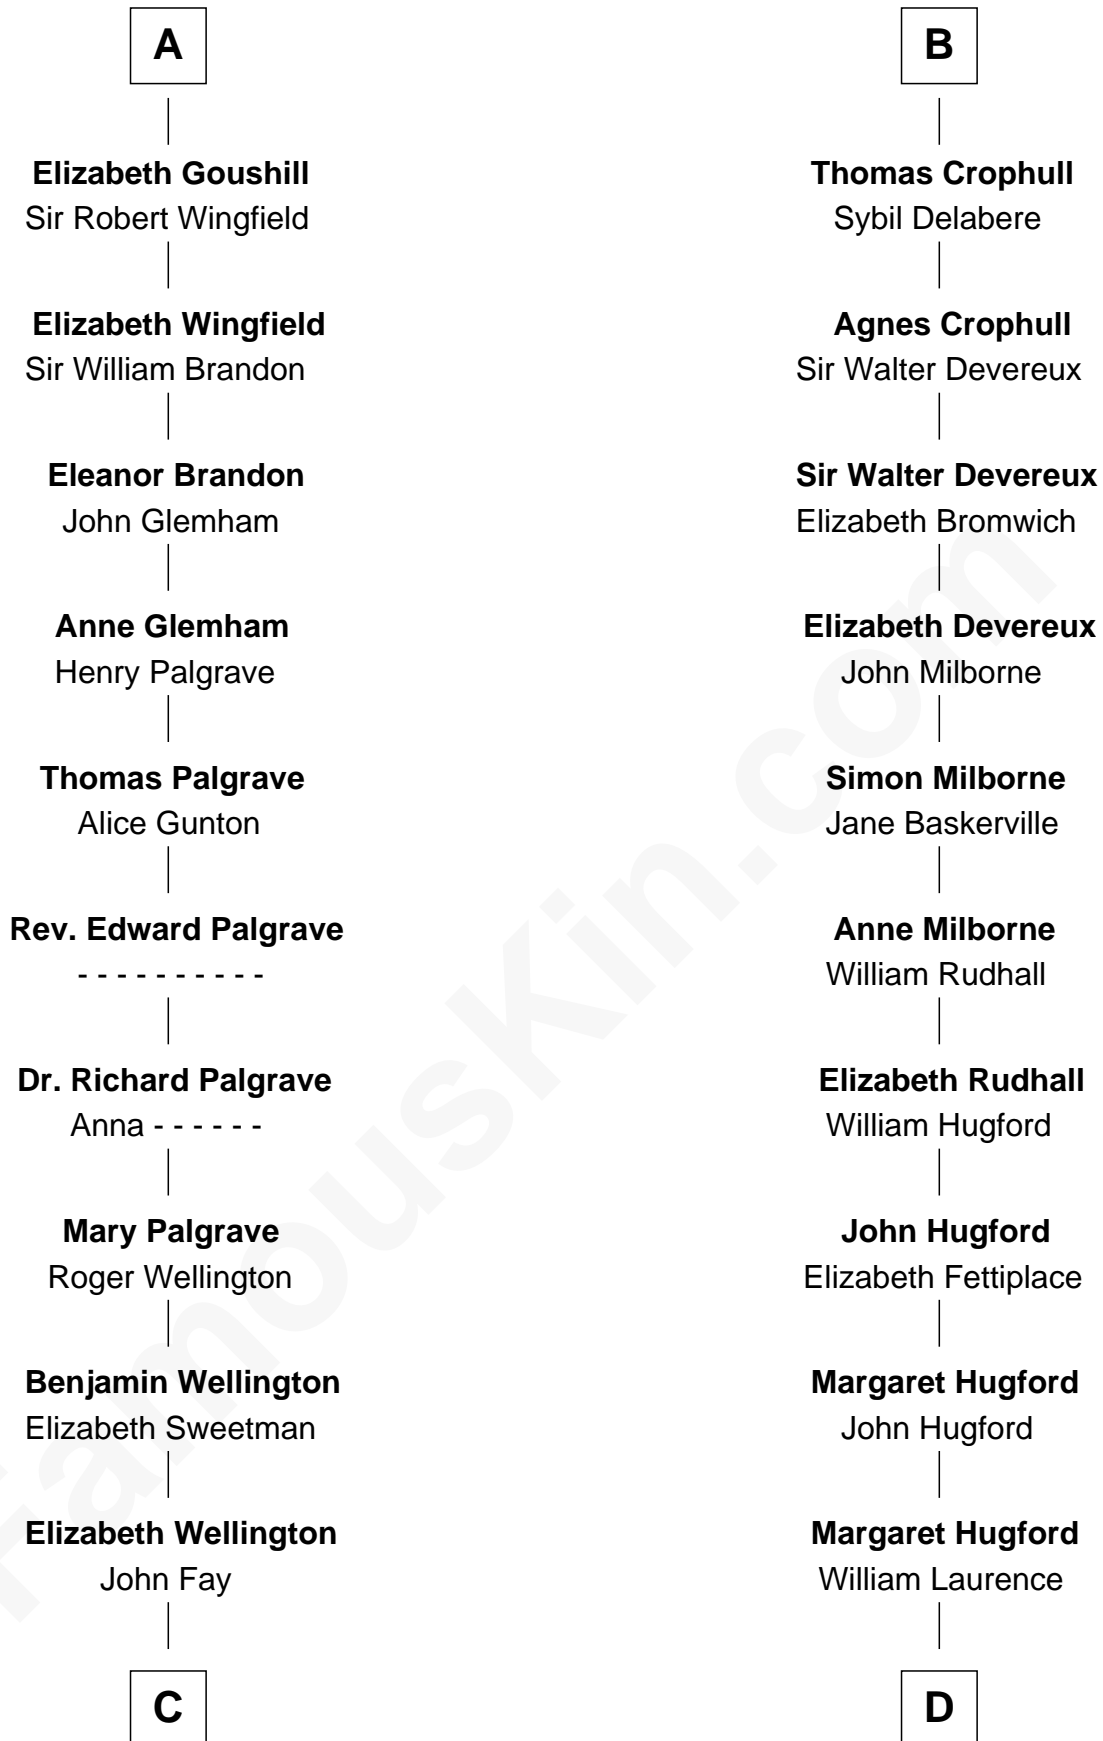

FamousKin.com

Relationship Chart of

Shubael D. Childs

Founder of S.D. Childs & Company

20th cousin 1 time removed of

Button Gwinnett

Signer of the Declaration of Independence

C

Benjamin Fay
Martha Miles

Benjamin Fay
Beulah Stow

Beulah Fay
Josiah Childs

Shubael D. Childs
Founder of S.D. Childs & Company

D

Elizabeth Laurence
George Gwinnett

George Gwinnett
Elizabeth Randle

George Gwinnett
Elizabeth Coxe