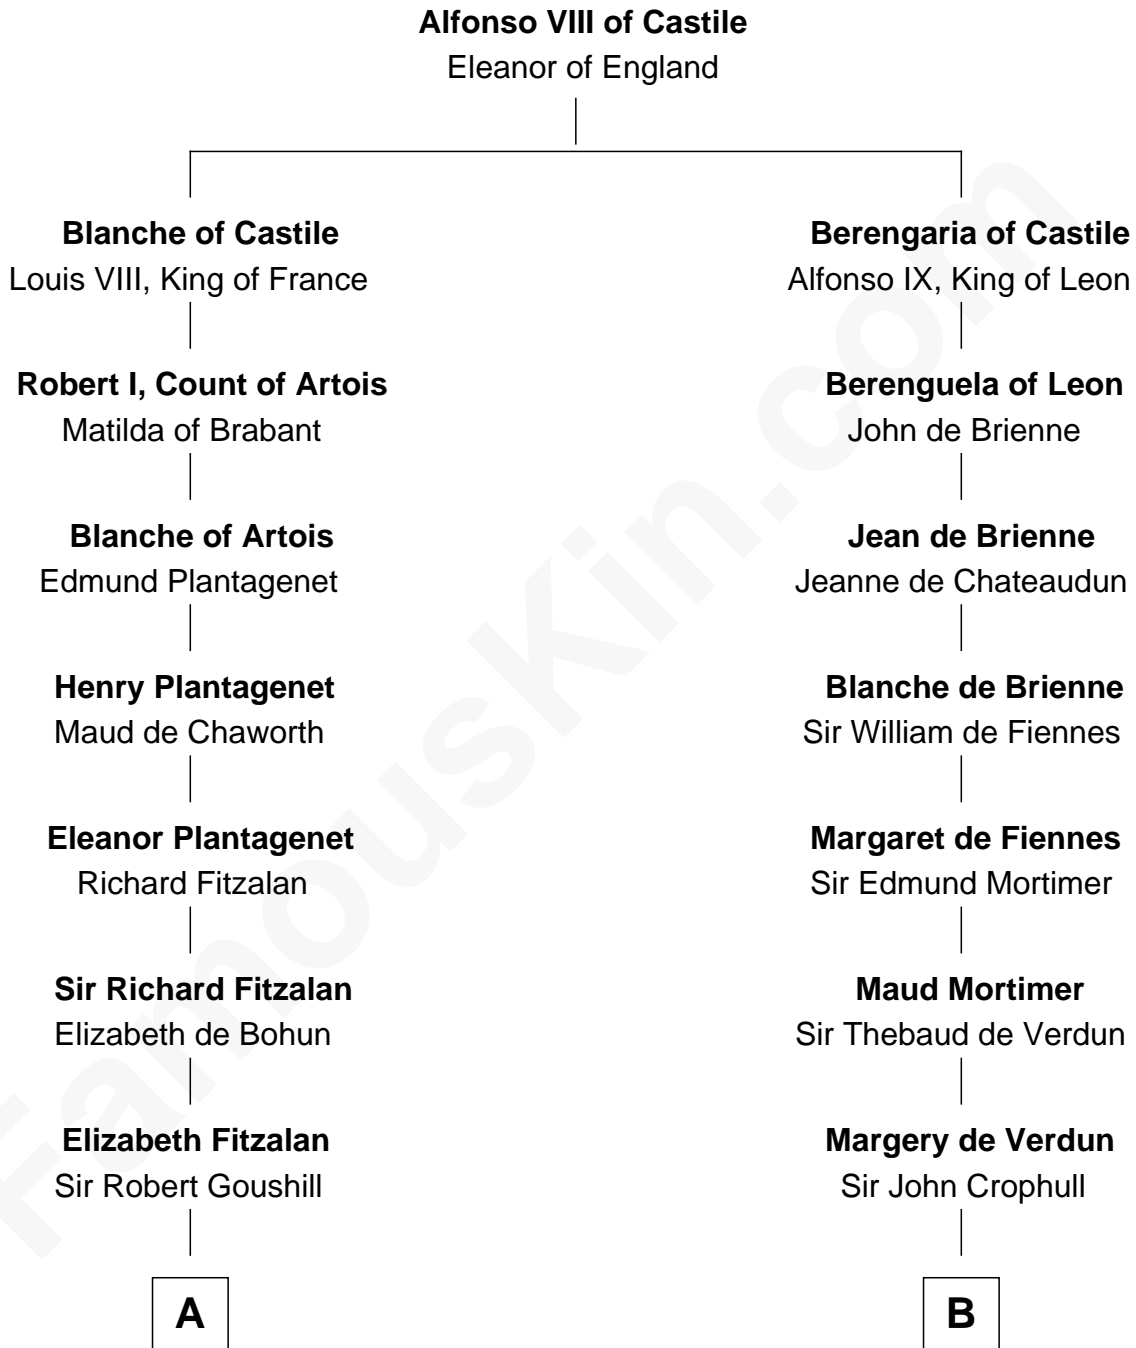

FamousKin.com

Relationship Chart of

Shubael D. Childs

Founder of S.D. Childs & Company

20th cousin 1 time removed of

Button Gwinnett

Signer of the Declaration of Independence

C

Benjamin Fay
Martha Miles

Benjamin Fay
Beulah Stow

Beulah Fay
Josiah Childs

Shubael D. Childs
Founder of S.D. Childs & Company

D

Elizabeth Laurence
George Gwinnett

George Gwinnett
Elizabeth Randle

George Gwinnett
Elizabeth Coxe