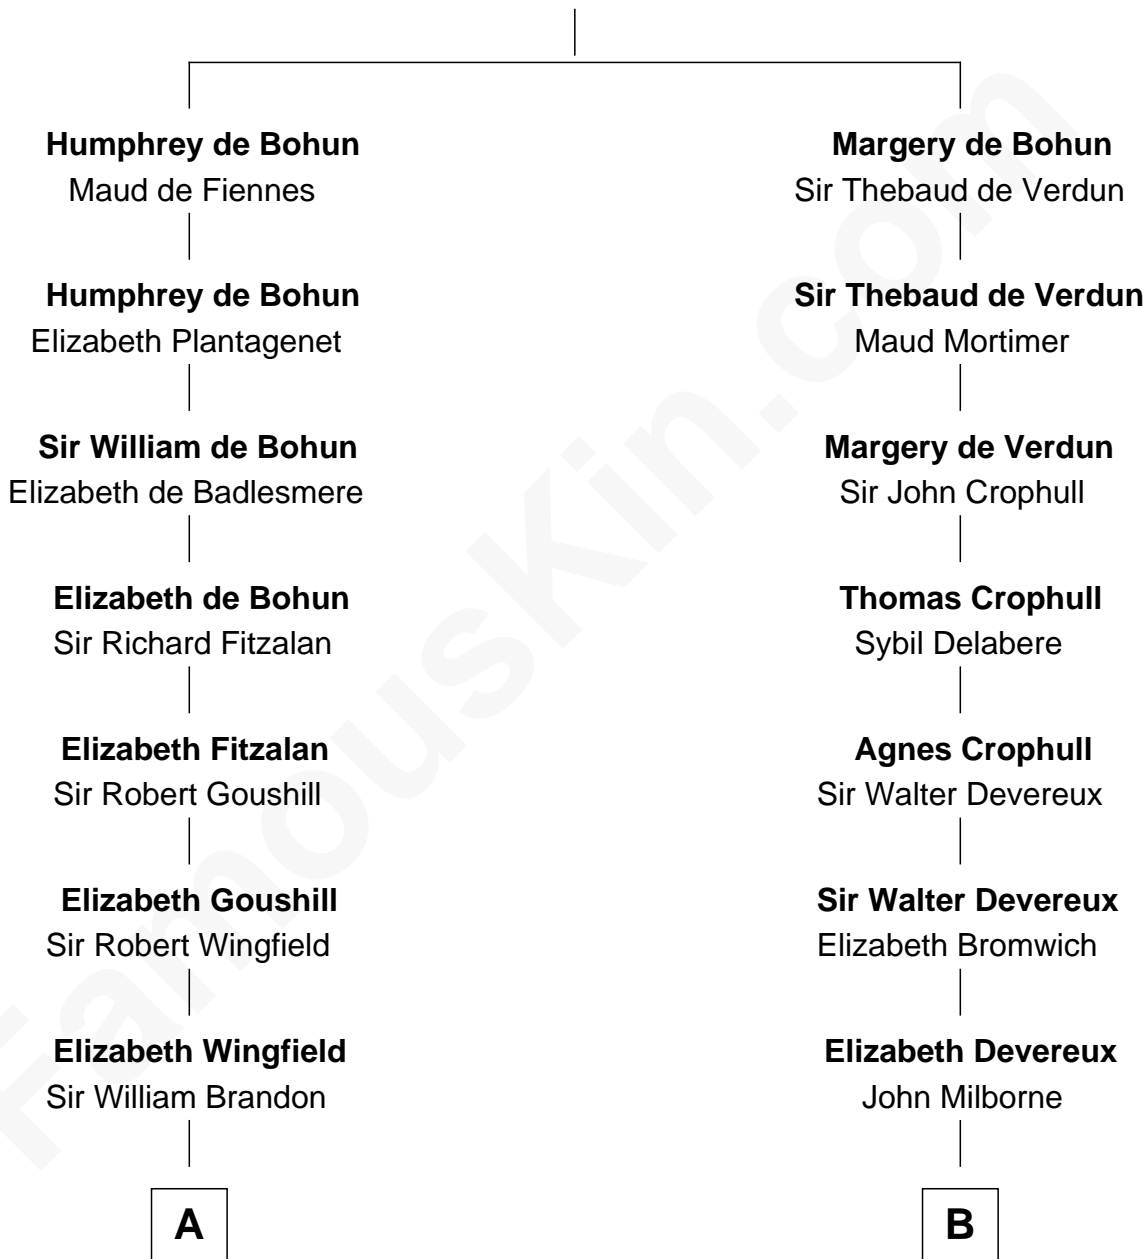

FamousKin.com

Relationship Chart of

Shubael D. Childs

Founder of S.D. Childs & Company

17th cousin 1 time removed of

Button Gwinnett

Signer of the Declaration of Independence

Sir Humphrey de Bohun

Eleanor de Braiose

C

—
Beulah Fay
Josiah Childs

—
Shubael D. Childs
Founder of S.D. Childs & Company

FamousKin.com