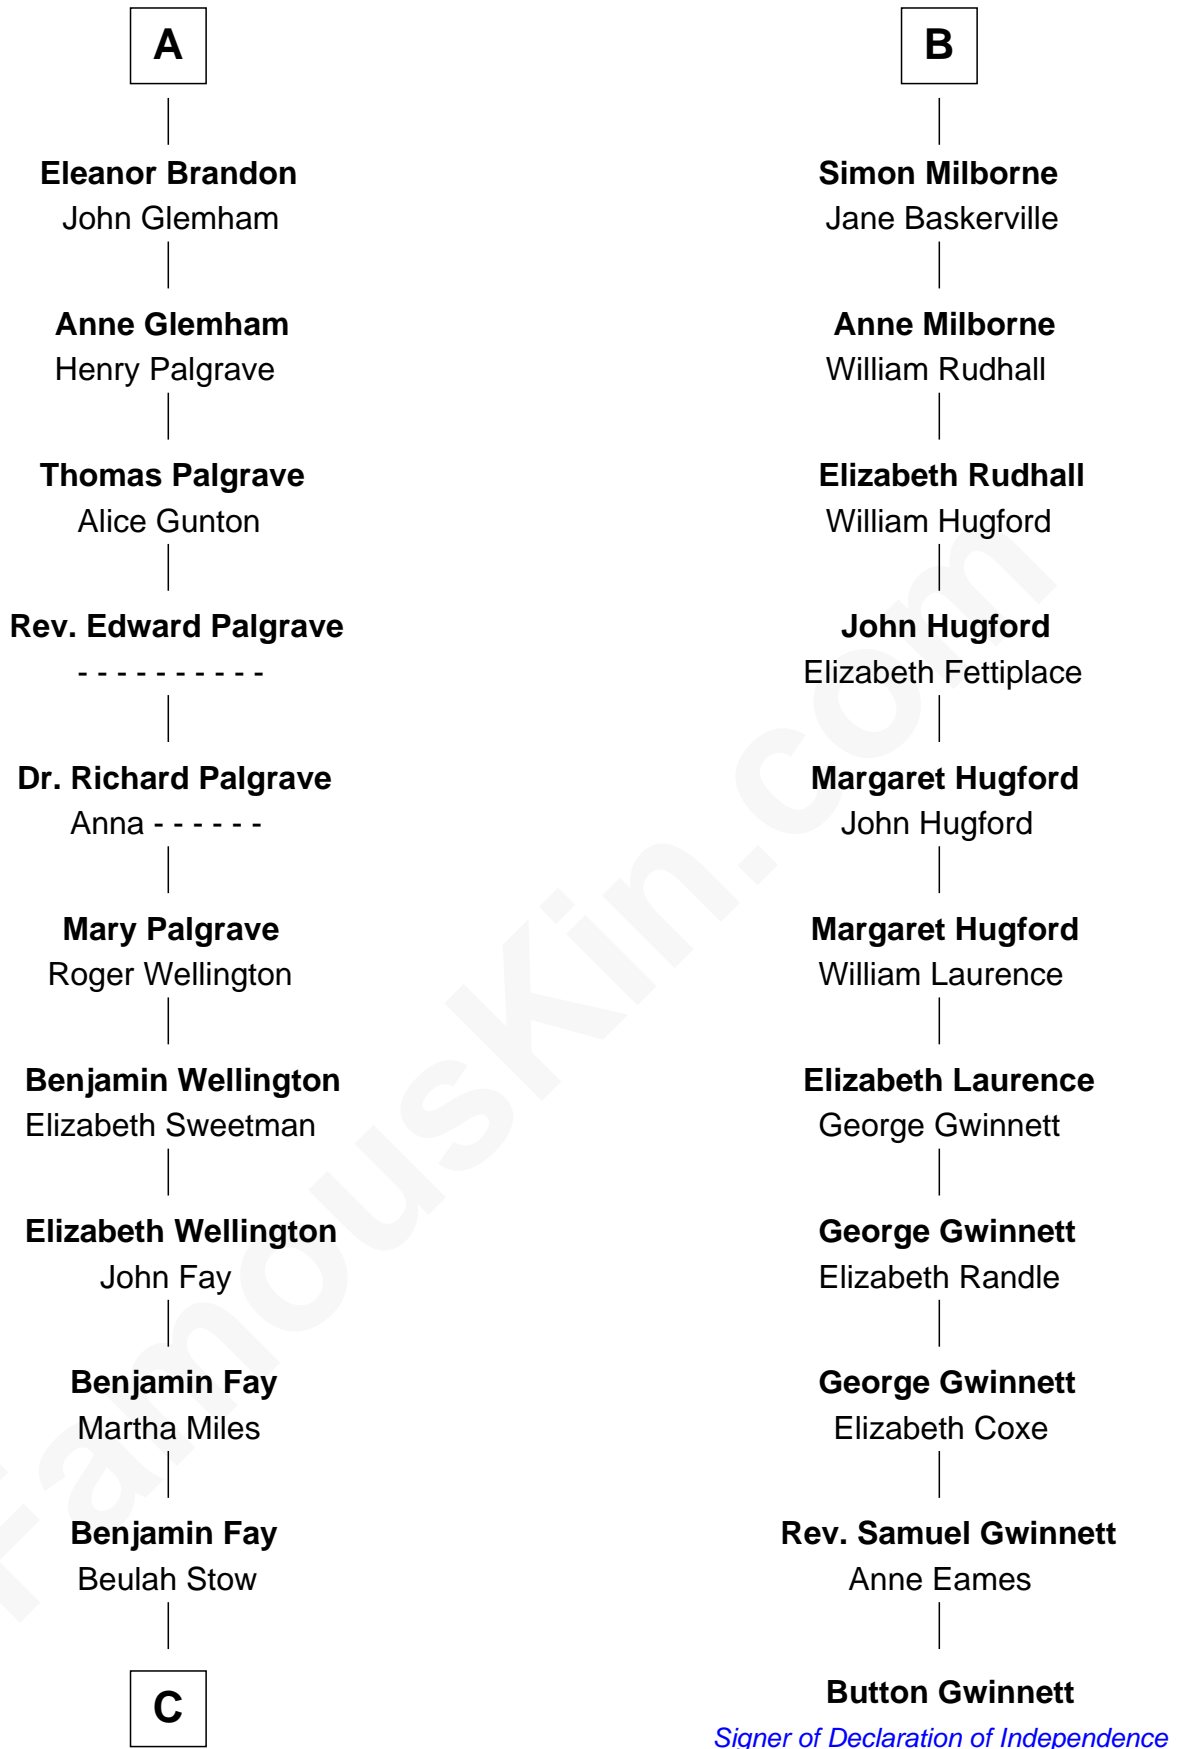

FamousKin.com

Relationship Chart of

Shubael D. Childs

Founder of S.D. Childs & Company

17th cousin 1 time removed of

Button Gwinnett

Signer of the Declaration of Independence

Sir Humphrey de Bohun

Eleanor de Braiose

C

—
Beulah Fay
Josiah Childs

—
Shubael D. Childs
Founder of S.D. Childs & Company

FamousKin.com