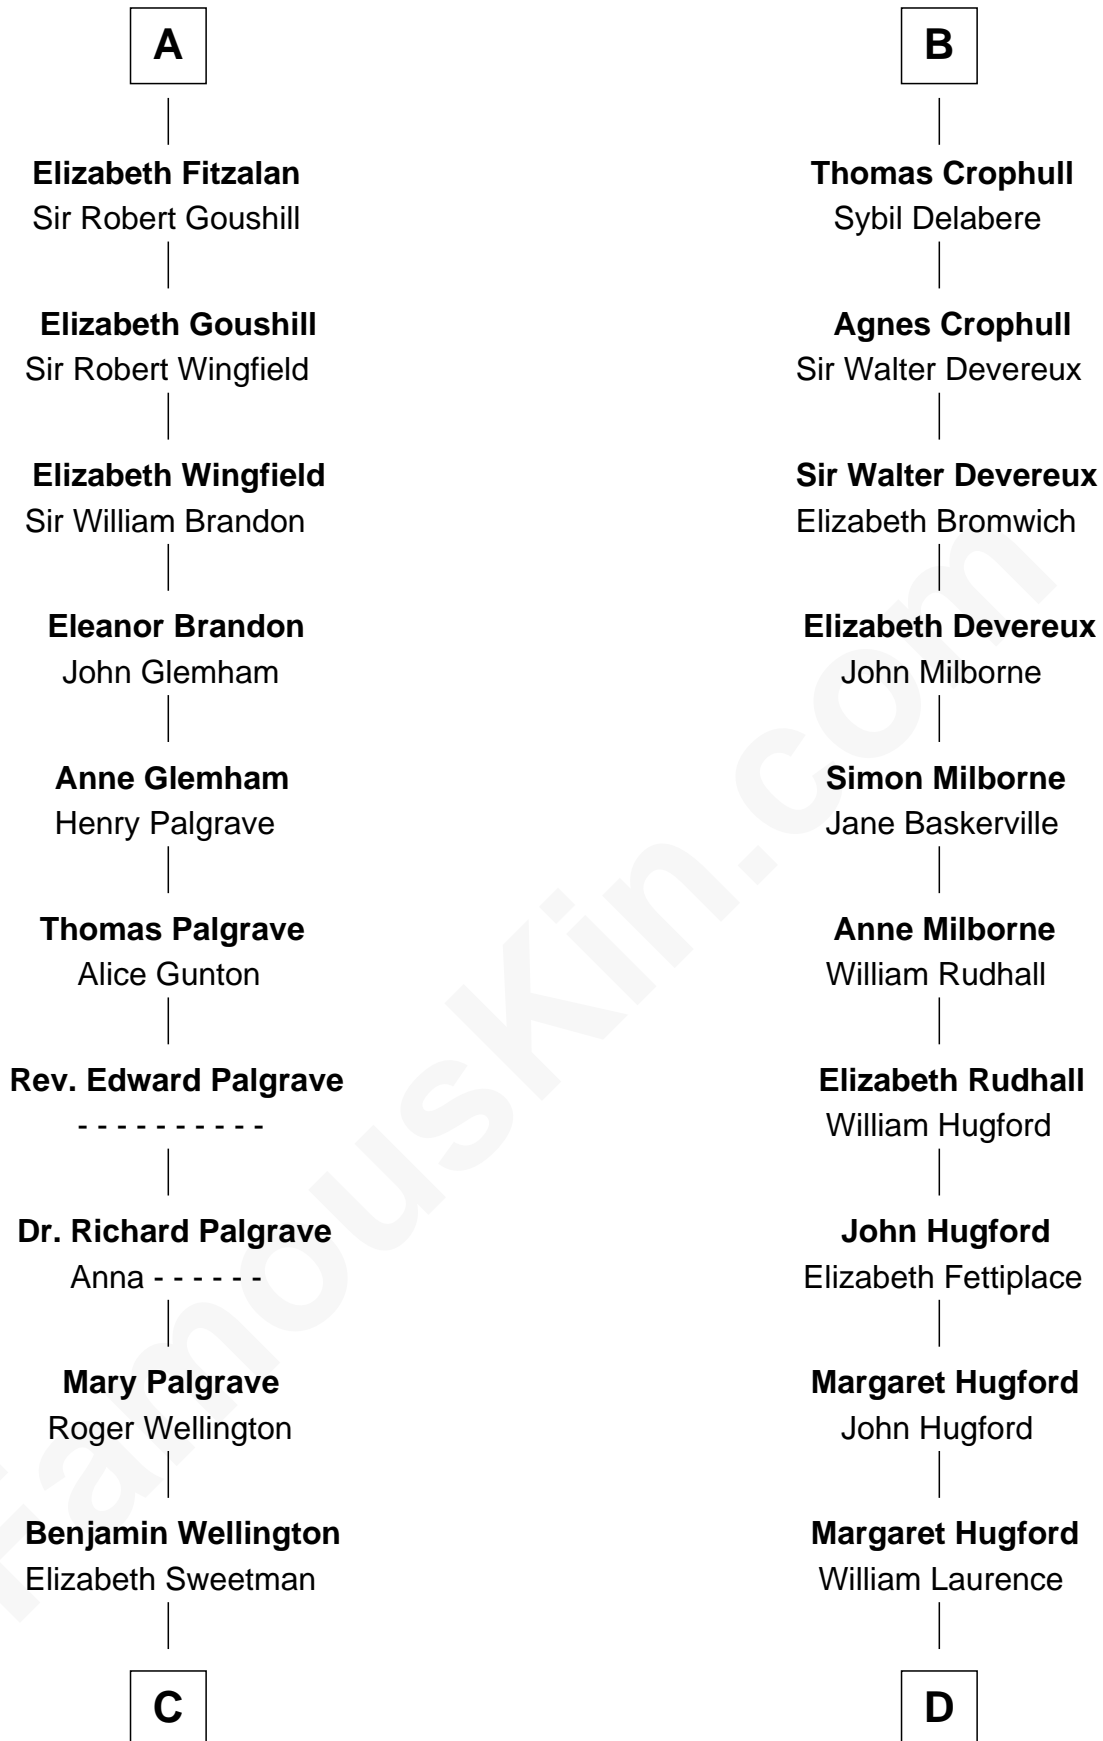

FamousKin.com

Relationship Chart of

Shubael D. Childs

Founder of S.D. Childs & Company

21st cousin of

Button Gwinnett

Signer of the Declaration of Independence

Piers de Lutegareshale

Maud de Mandeville

C

Elizabeth Wellington

John Fay

Benjamin Fay

Martha Miles

Benjamin Fay

Beulah Stow