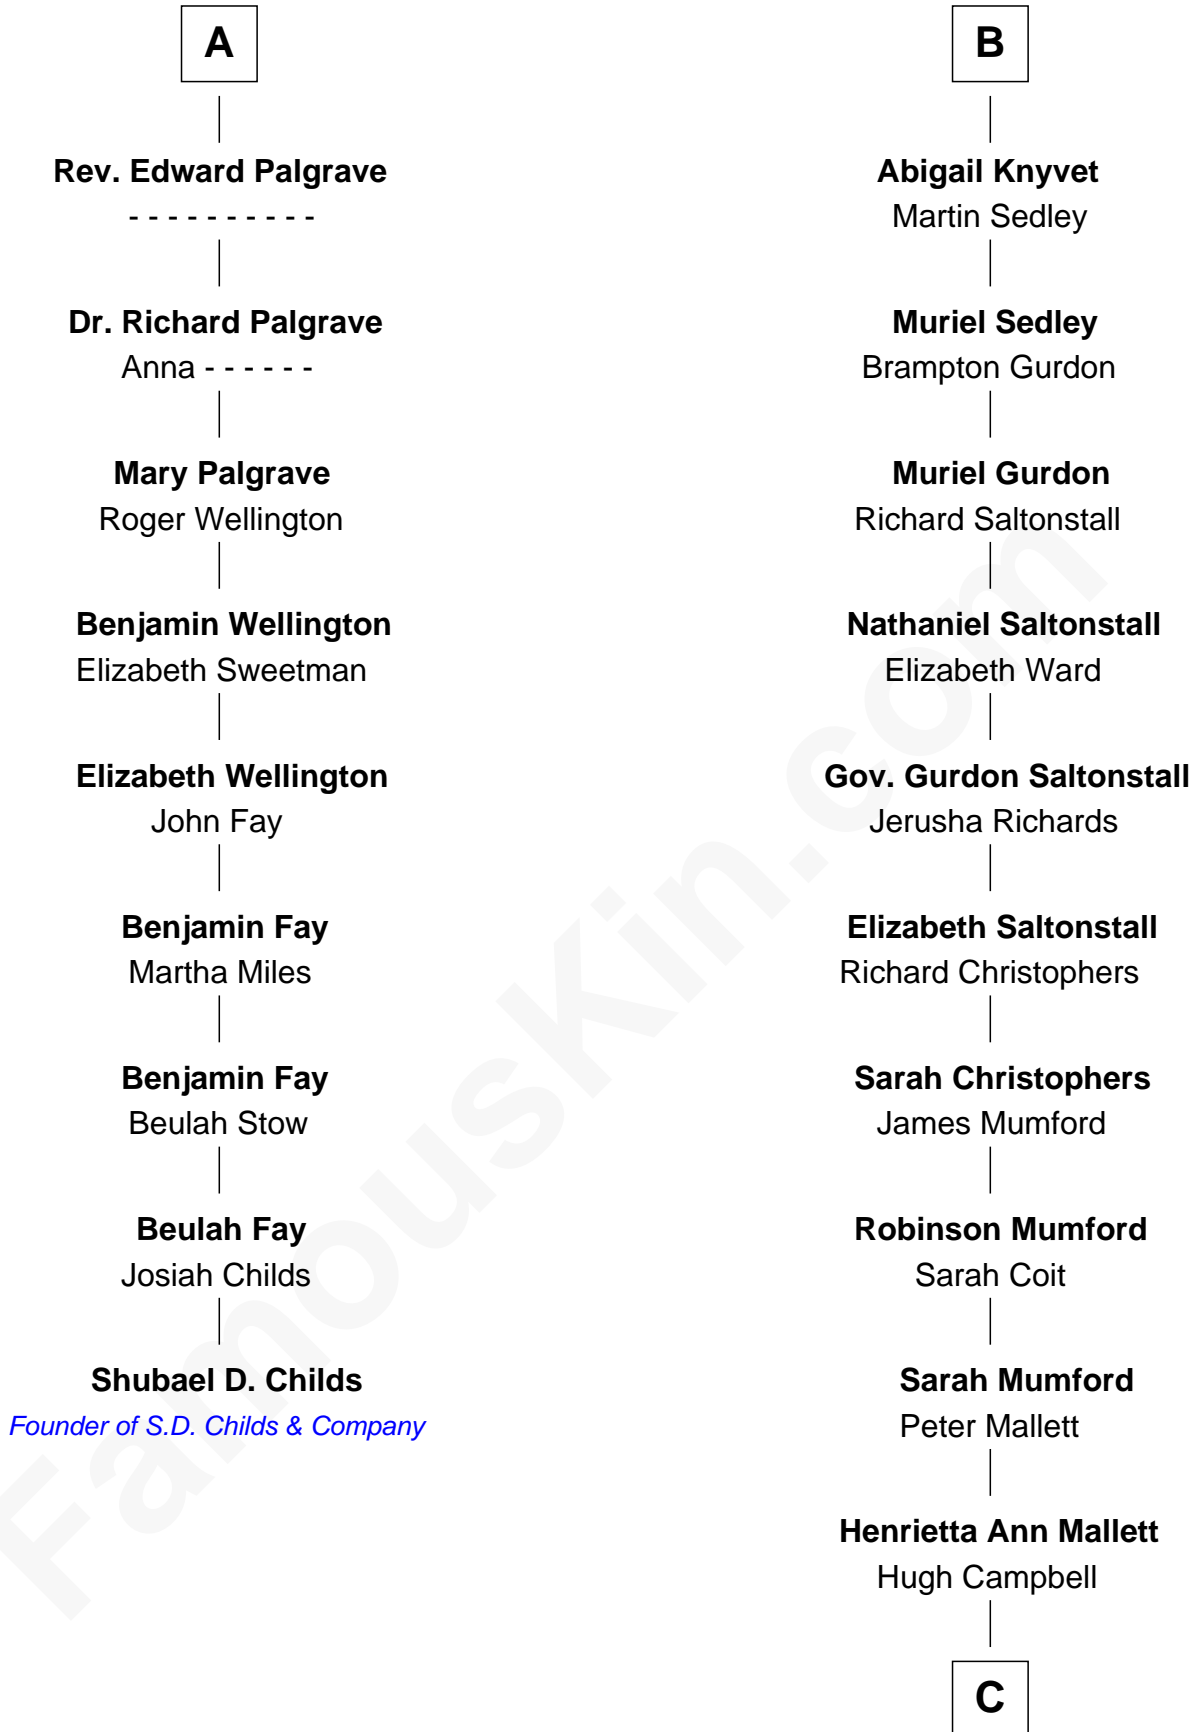

## Relationship Chart of

### Shubael D. Childs

Founder of S.D. Childs & Company

15th cousin 5 times removed of

### Angela Y. Davis

Civil Rights Activist and former Black Panther

**Sir William de Bohun**  
Elizabeth de Badlesmere

**C**

**Henrietta C. Campbell**  
Murphy Valentine Jones

**Murphy Renchor Jones**  
Mollie Spencer