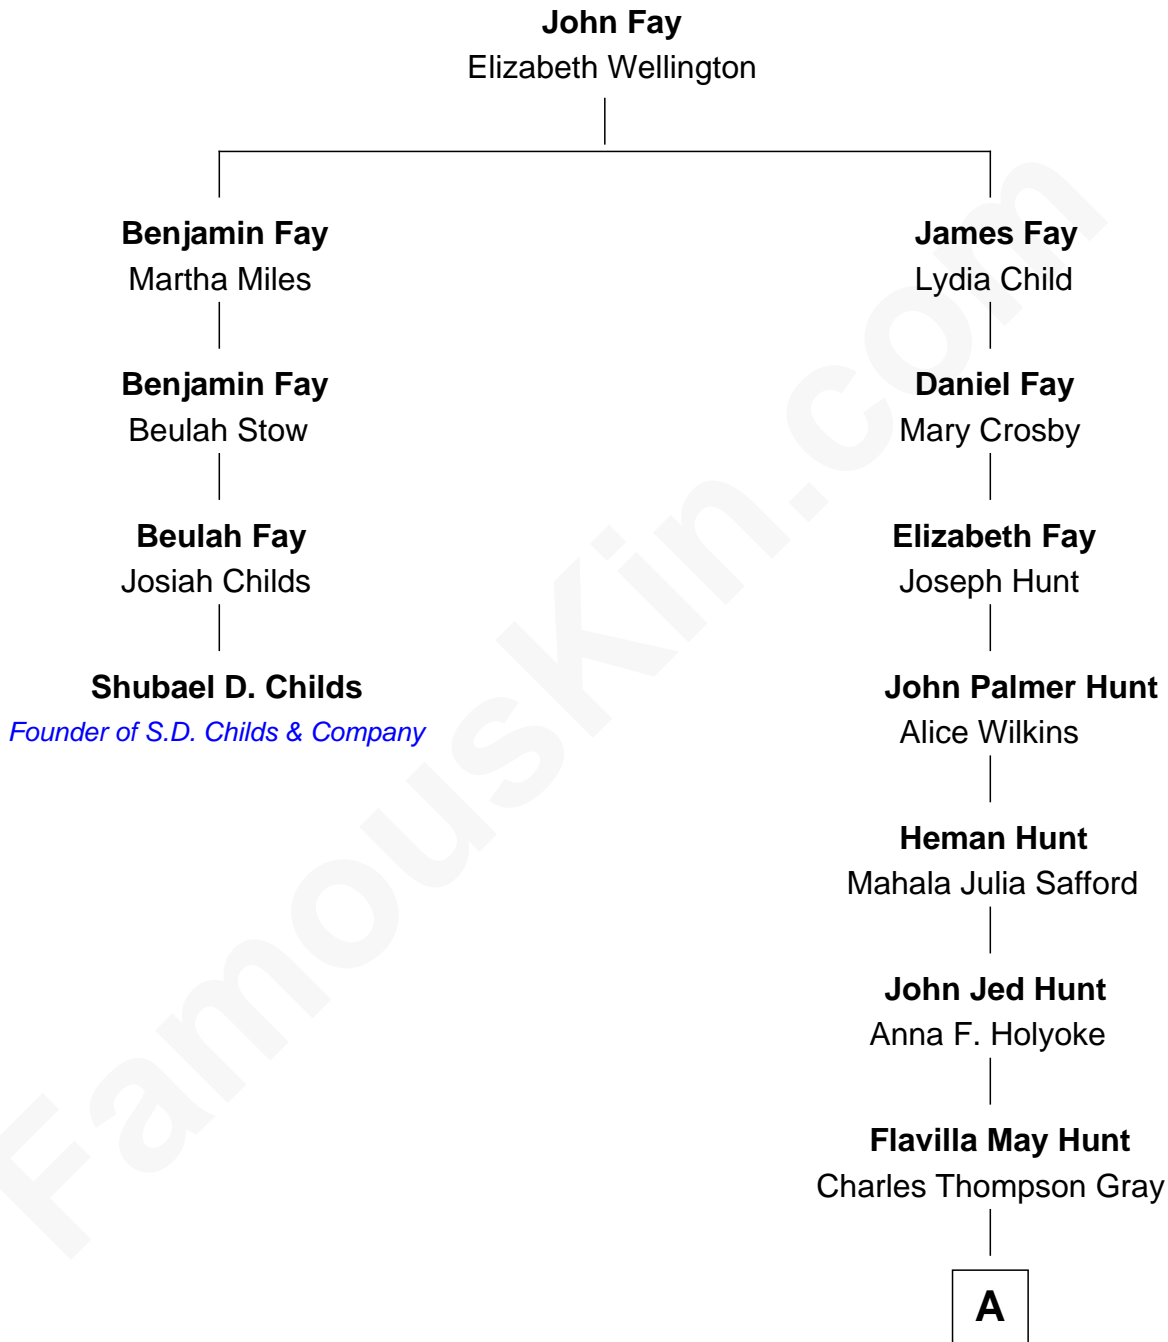

## Relationship Chart of

### Shubael D. Childs

Founder of S.D. Childs & Company

3rd cousin 7 times removed of

**Ava Michelle**

Model and Actress

**A**

**Ruth Marion Gray**  
George William Cota

**Gregory Paul Cota**  
Debra Lynn Zaratzian

**Rick Gregory Cota**  
Jeanette Loretta Malinowski

**Ava Michelle**  
*Model and Actress*

FamousKin.com