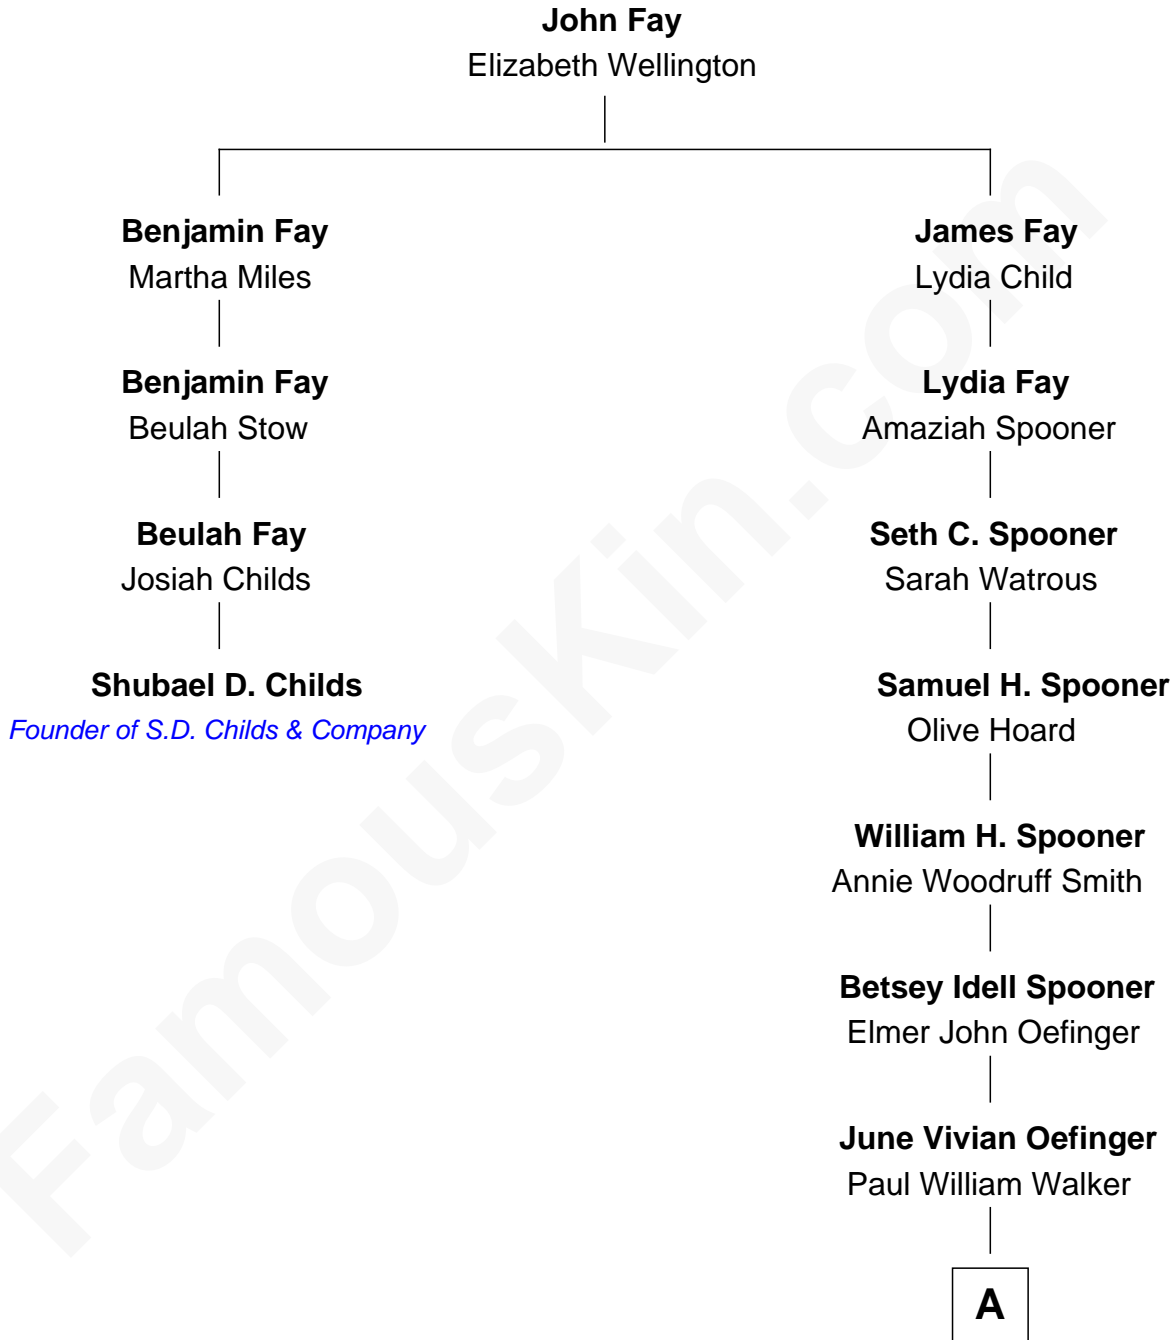

FamousKin.com

Relationship Chart of

Shubael D. Childs

Founder of S.D. Childs & Company

3rd cousin 5 times removed of

Paul Walker

TV and Movie Actor

A

Paul W. Walker
Cheryl Ann Crabtree

Paul Walker
TV and Movie Actor

FamousKin.com