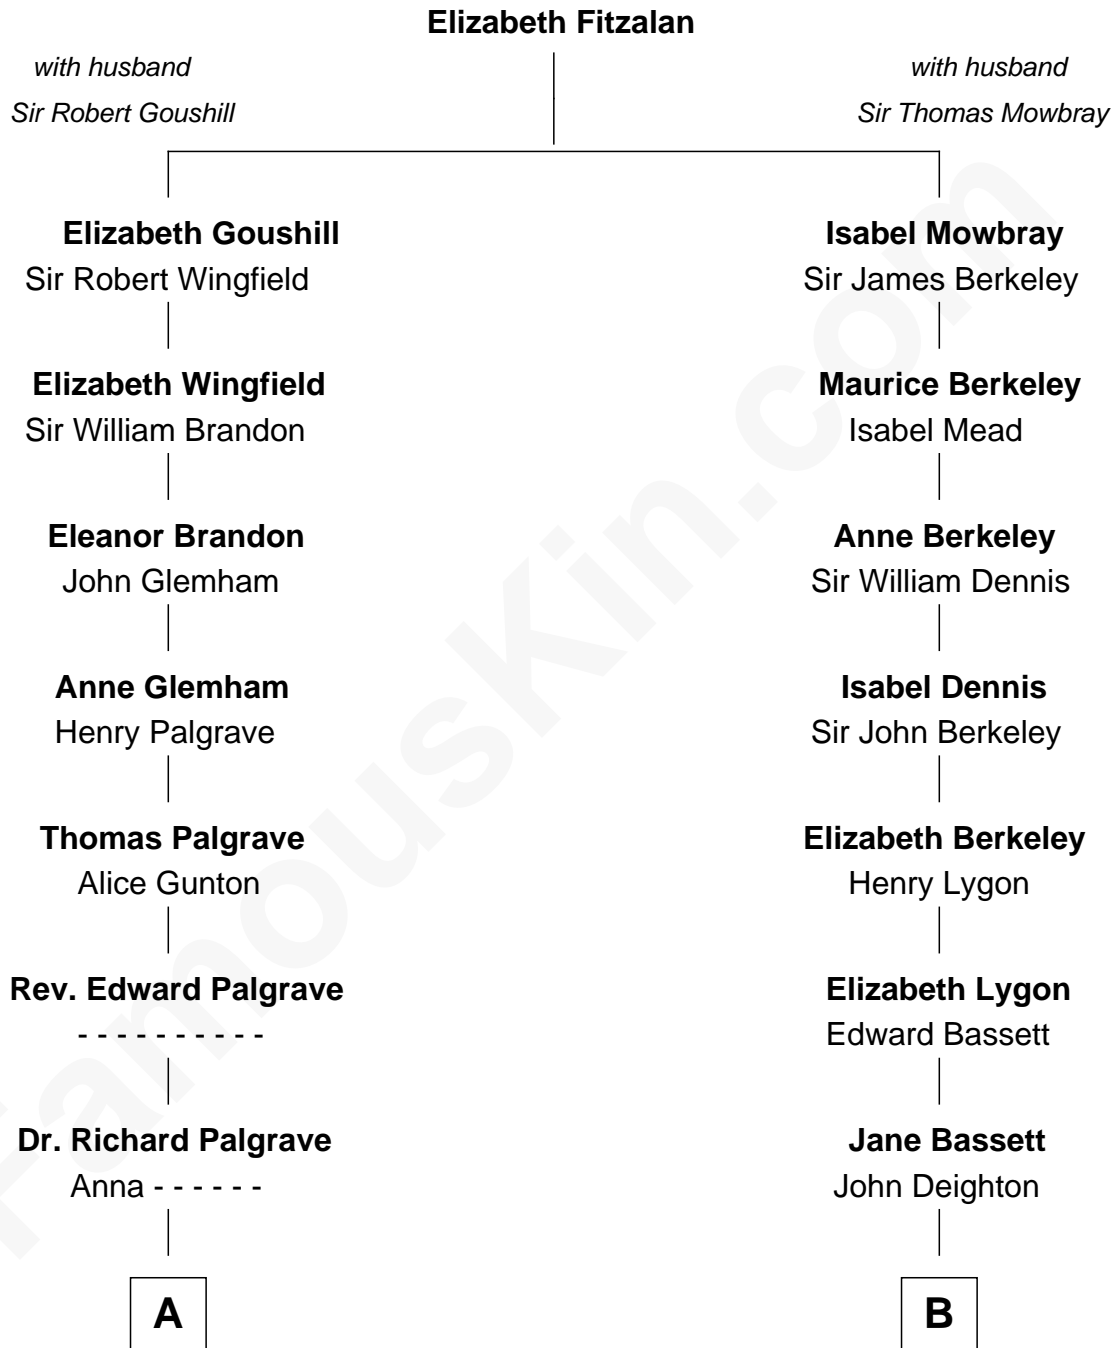

FamousKin.com

Relationship Chart of

Shubael D. Childs

Founder of S.D. Childs & Company

13th cousin 6 times removed of

Michael Lookinland

TV Actor

C

Orrin Paul Lookinland

Madeline Tait

Paul Russell Lookinland

Karen Ruth McKinney

Michael Lookinland

TV Actor

FamousKin.com