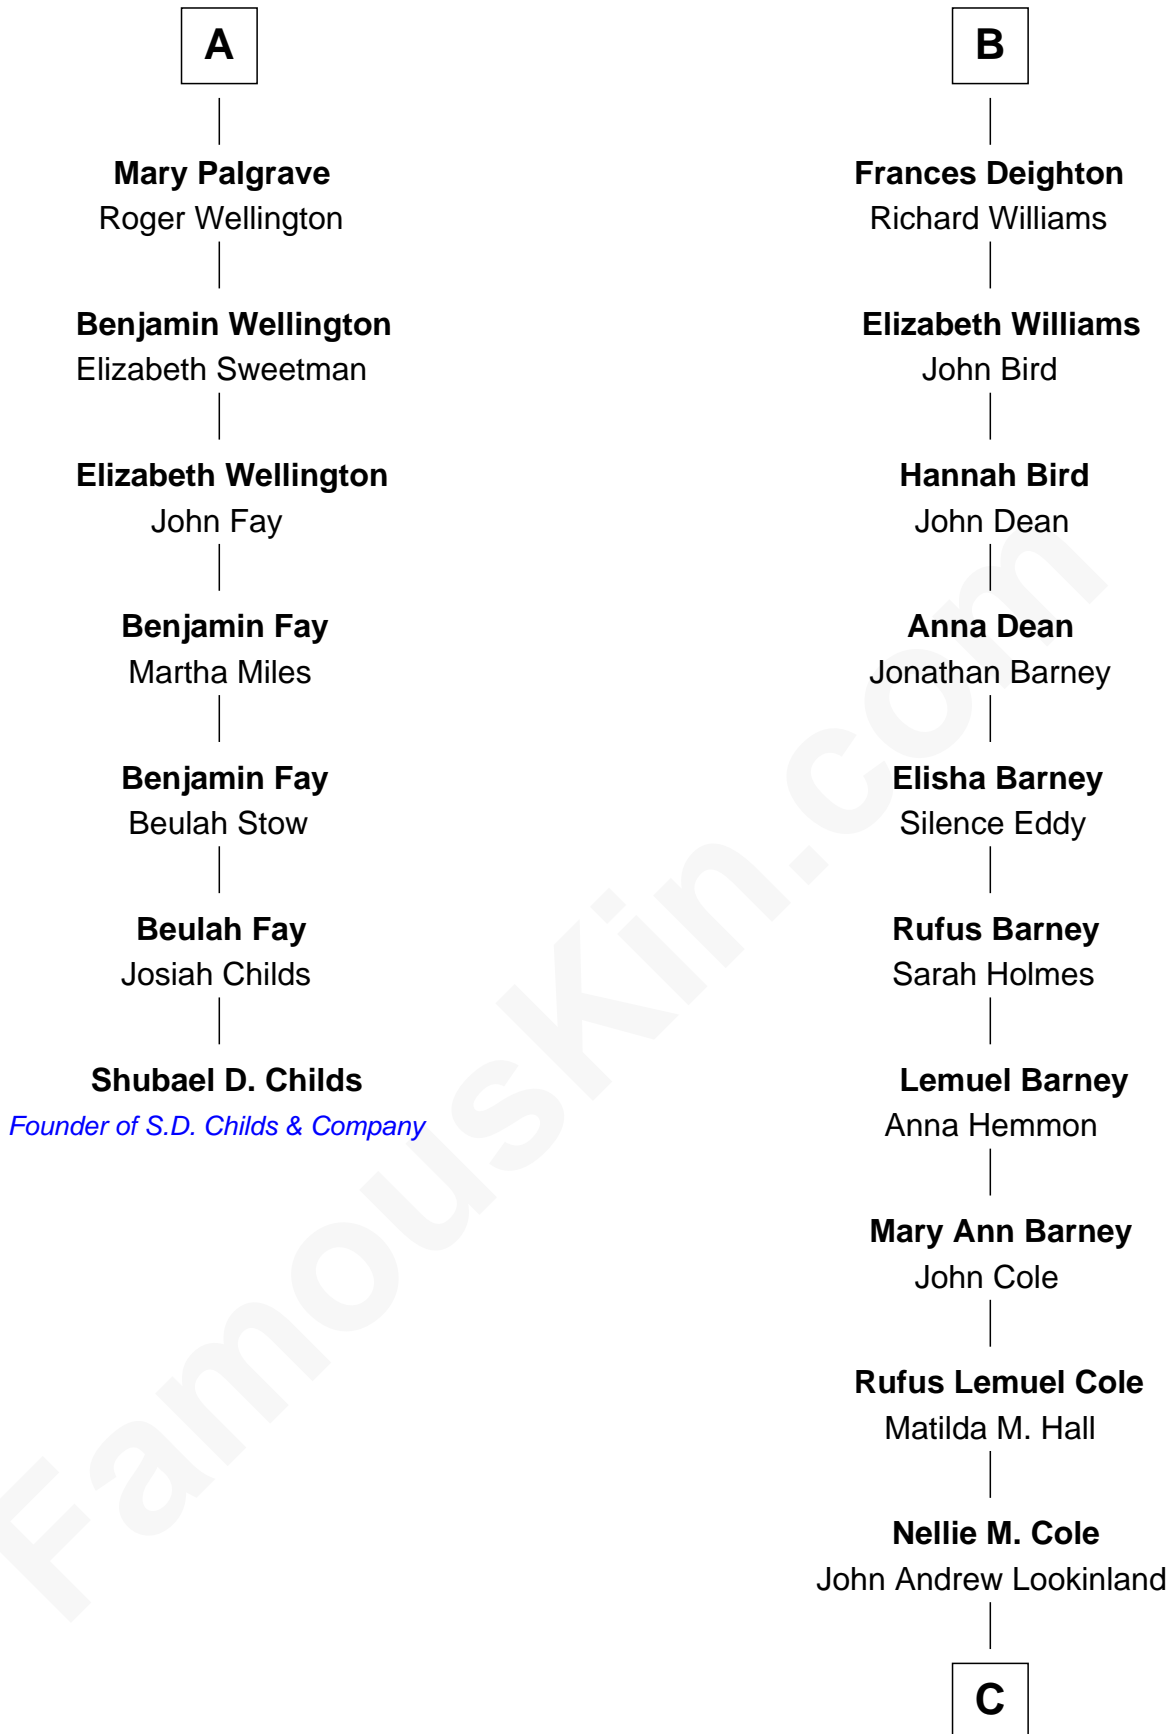

FamousKin.com

Relationship Chart of

Shubael D. Childs

Founder of S.D. Childs & Company

13th cousin 6 times removed of

Michael Lookinland

TV Actor

C

Orrin Paul Lookinland

Madeline Tait

Paul Russell Lookinland

Karen Ruth McKinney

Michael Lookinland

TV Actor

FamousKin.com