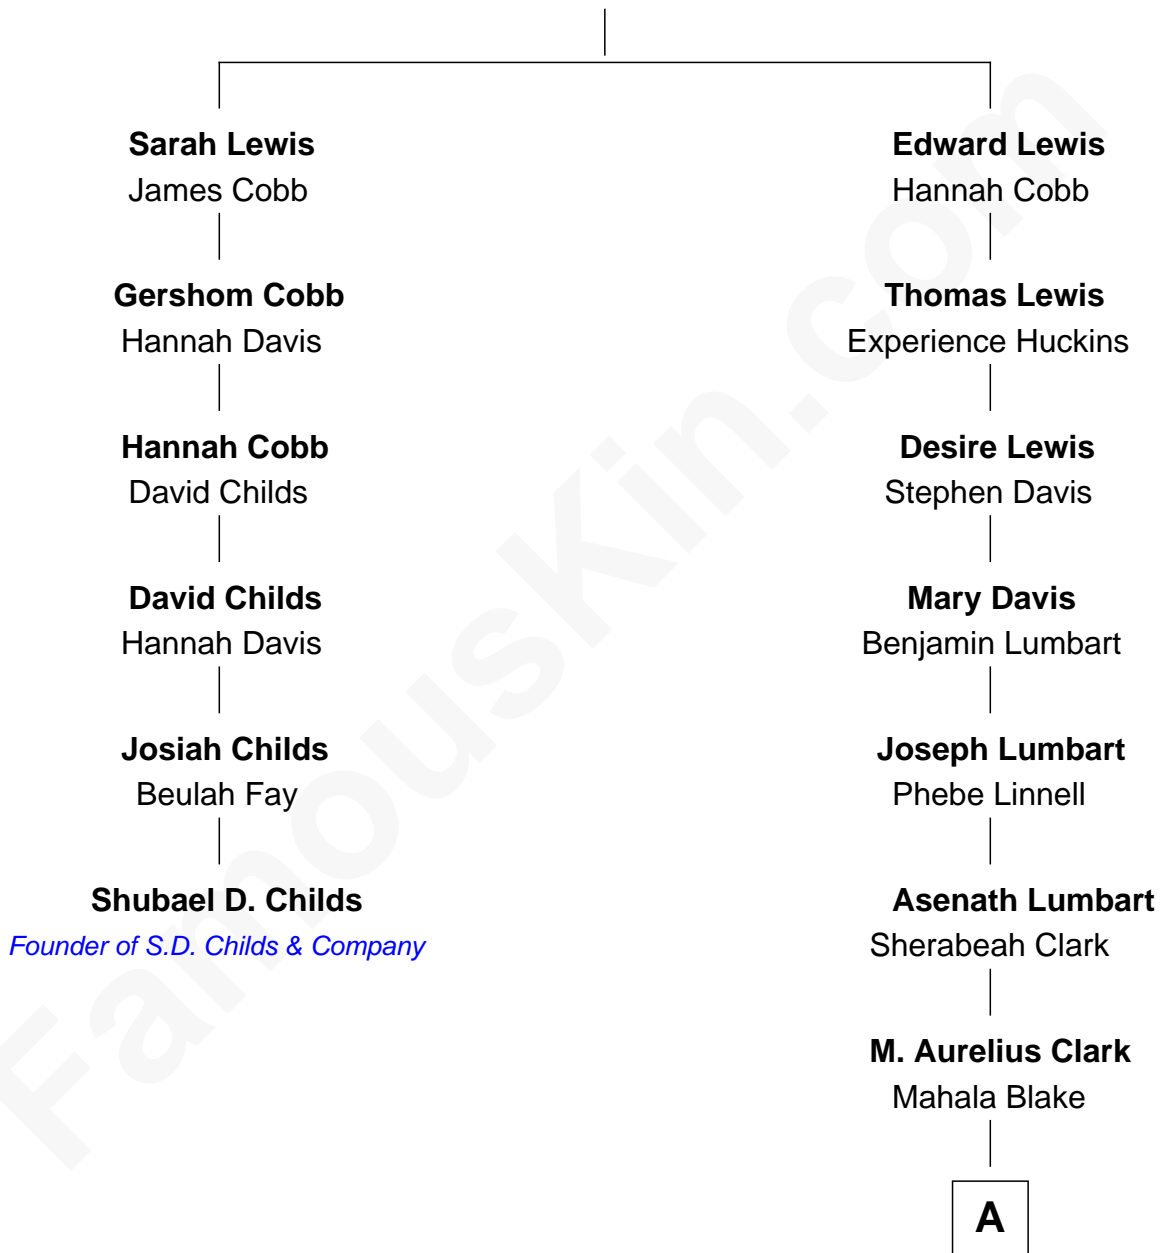

FamousKin.com

Relationship Chart of

Shubael D. Childs

Founder of S.D. Childs & Company

5th cousin 7 times removed of

Chord Overstreet

Musician, TV and Movie Actor

George Lewis

Mary Doggett

A

John Clark

Mary Glidden

William H. Clark

Lucretia Ann Gill

Florence Clark

Leslie W. Hager