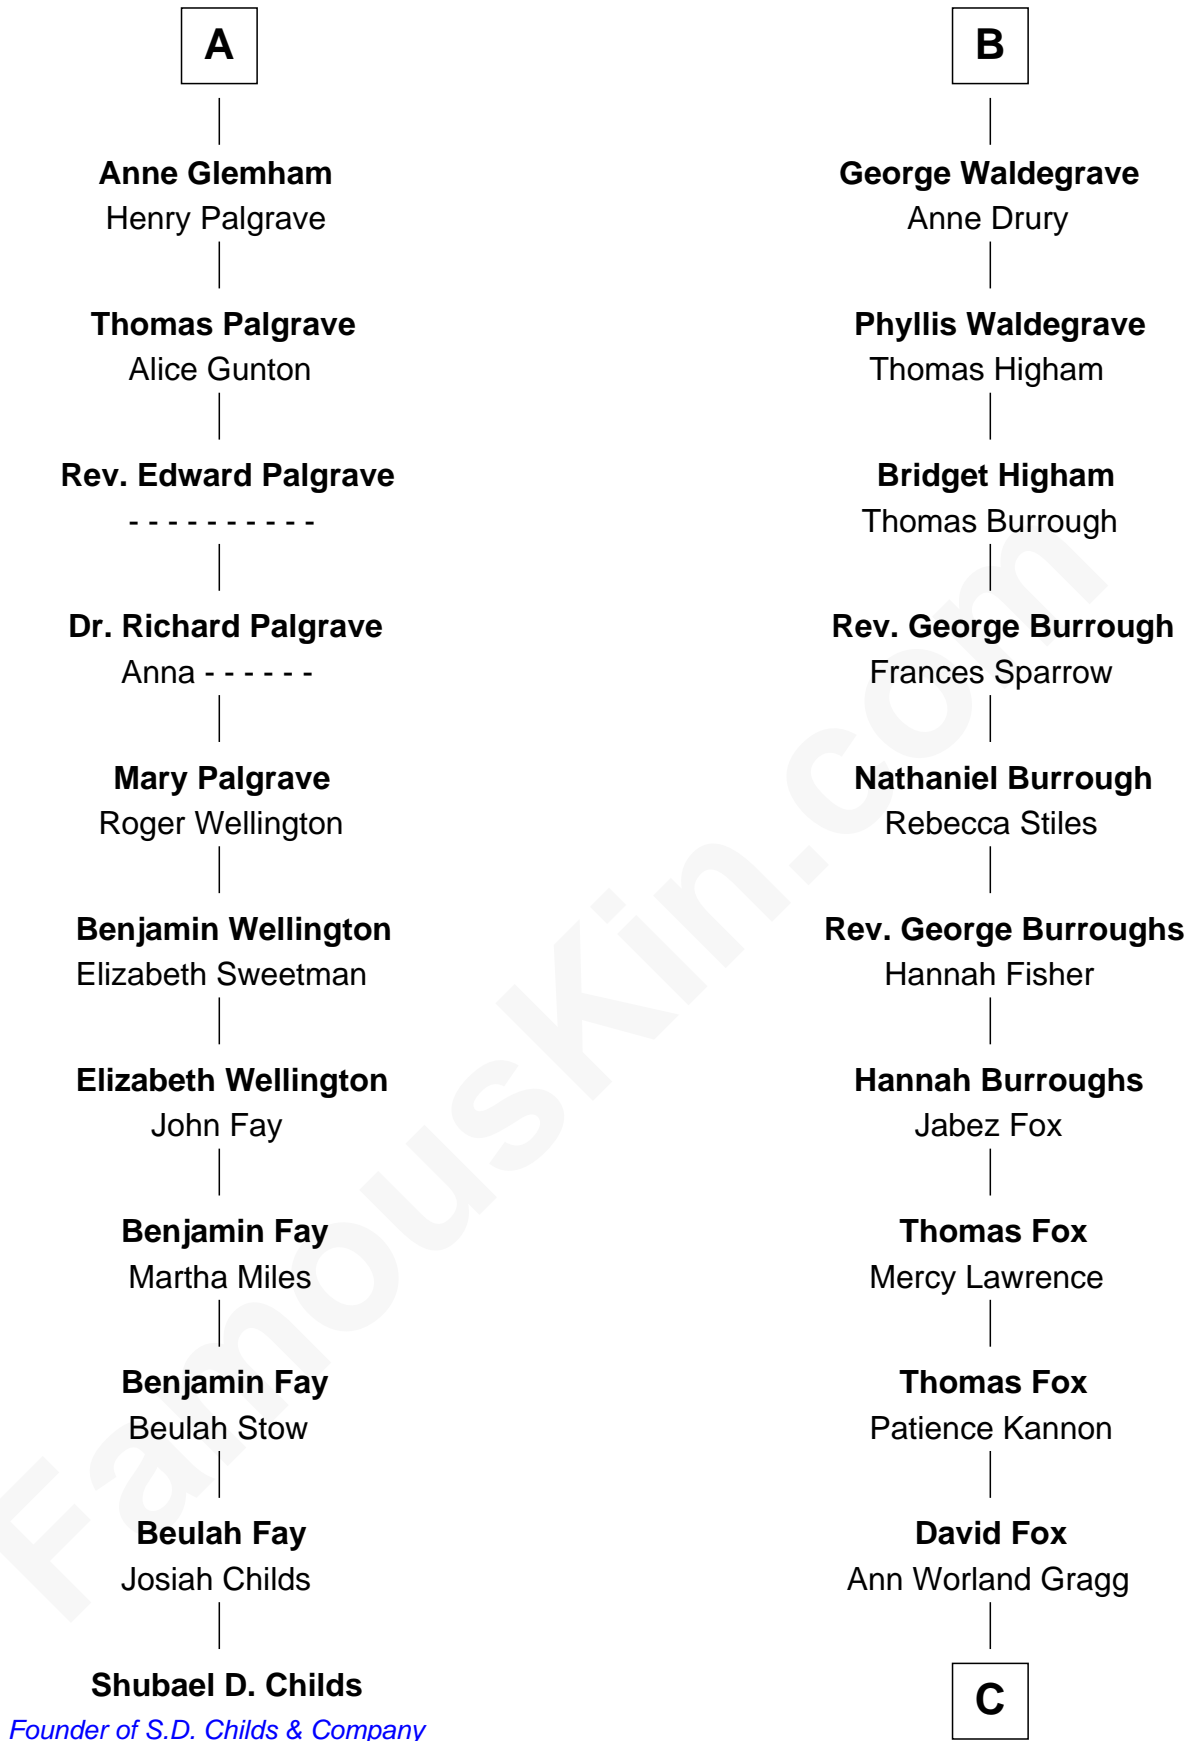

FamousKin.com

Relationship Chart of

Shubael D. Childs

Founder of S.D. Childs & Company

17th cousin 4 times removed of

Bob Moore

Co-Founder, Bob's Red Mill

C

Morris Fox

Sarah A. Smith

Violette Fox

Daniel Francis Learnard

Clinton Morris Learnard

Gertrude Maud Yost

Doris Dell Learnard

Kenneth Earl Moore

Bob Moore

Co-Founder, Bob's Red Mill