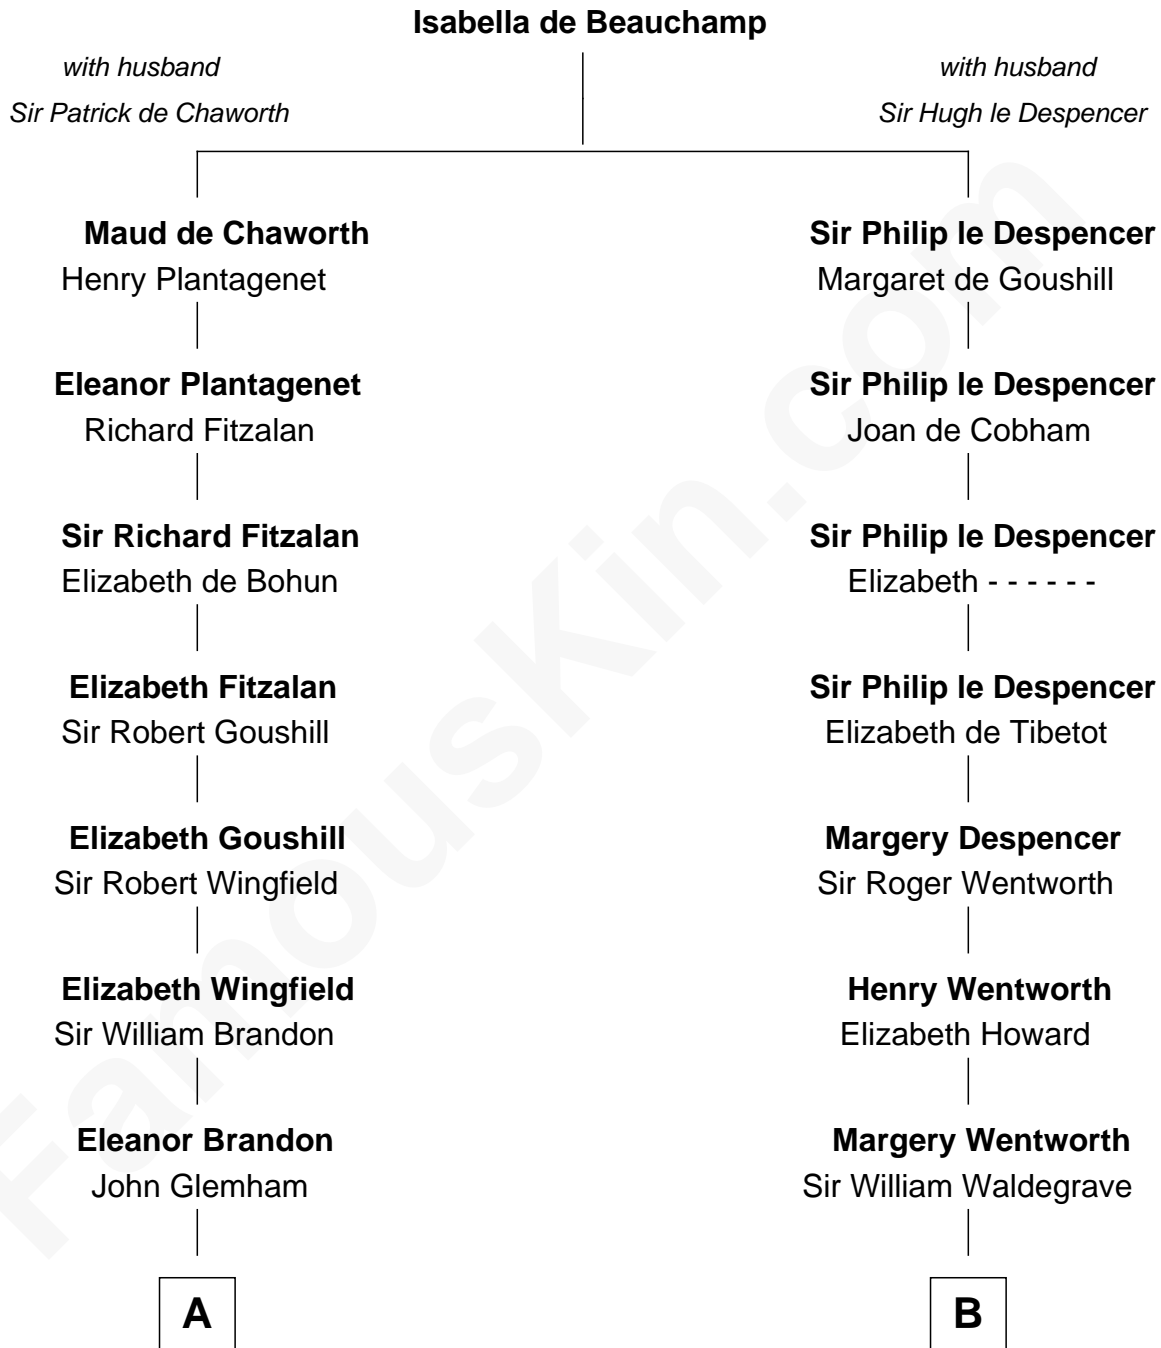

FamousKin.com

Relationship Chart of

Shubael D. Childs

Founder of S.D. Childs & Company

17th cousin 4 times removed of

Bob Moore

Co-Founder, Bob's Red Mill

C

Morris Fox

Sarah A. Smith

Violette Fox

Daniel Francis Learnard

Clinton Morris Learnard

Gertrude Maud Yost

Doris Dell Learnard

Kenneth Earl Moore

Bob Moore

Co-Founder, Bob's Red Mill